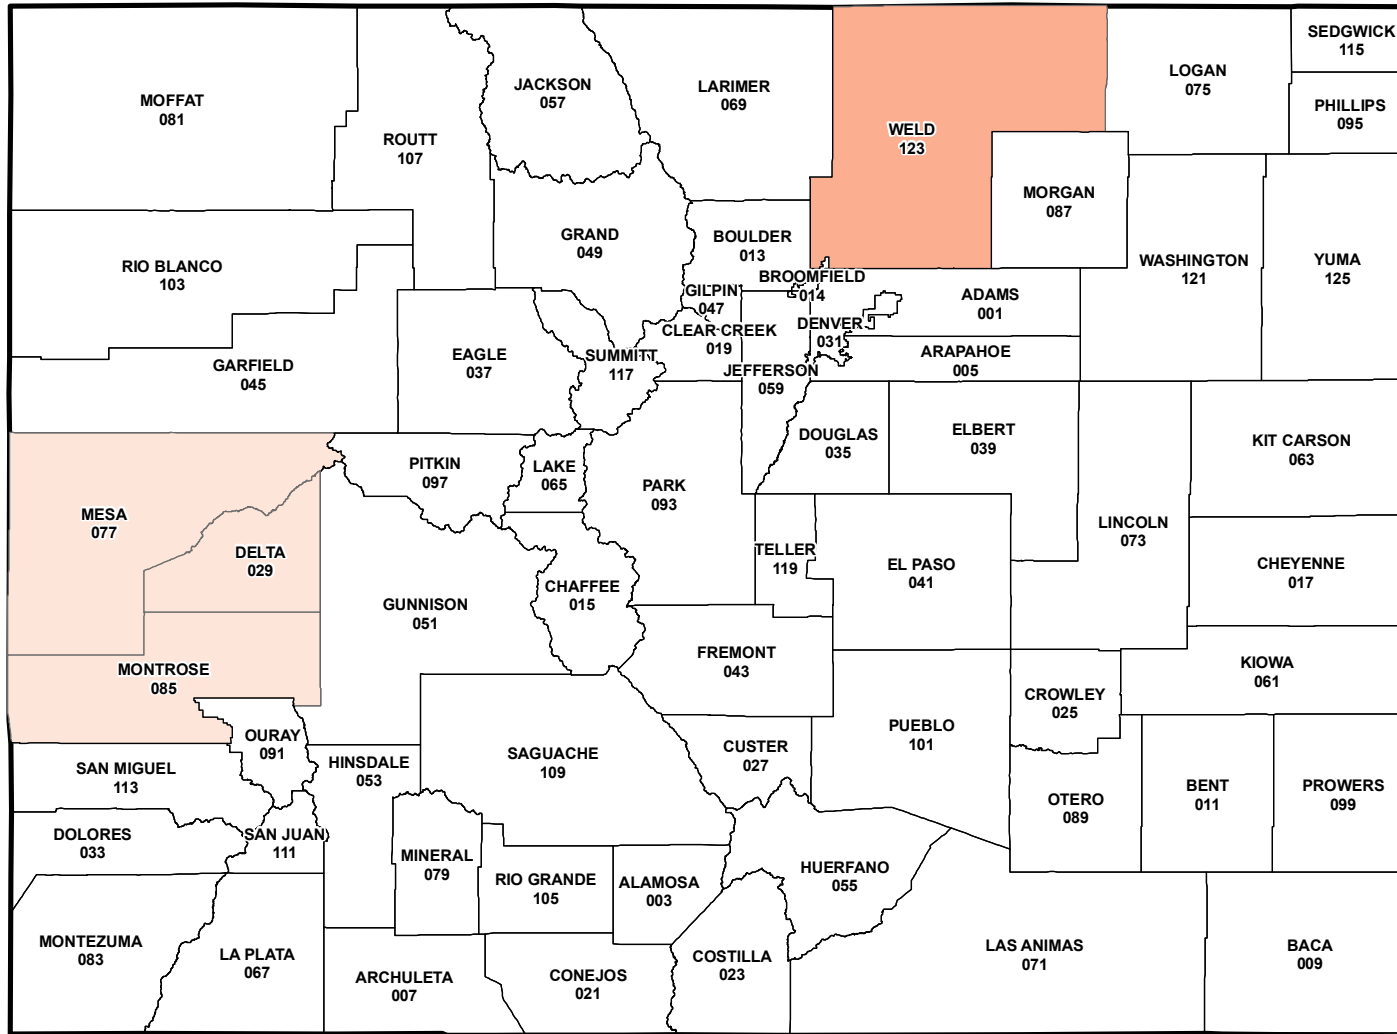

# Colorado

## 2016 Crop Year Final Planting Dates for Fresh Market Sweetcorn

### Final Planting Dates

Source: Risk Management Agency  
 Map Created by: RMA, Topeka Regional Office, Topeka KS  
 Map Creation Date: January 20, 2016  
 Map Projection: World Mercator

The information displayed in this map is intended to serve as an aid in displaying data provided or stored by the Risk Management Agency. It does not modify, replace, or supersede any USDA published policy provisions or procedures.