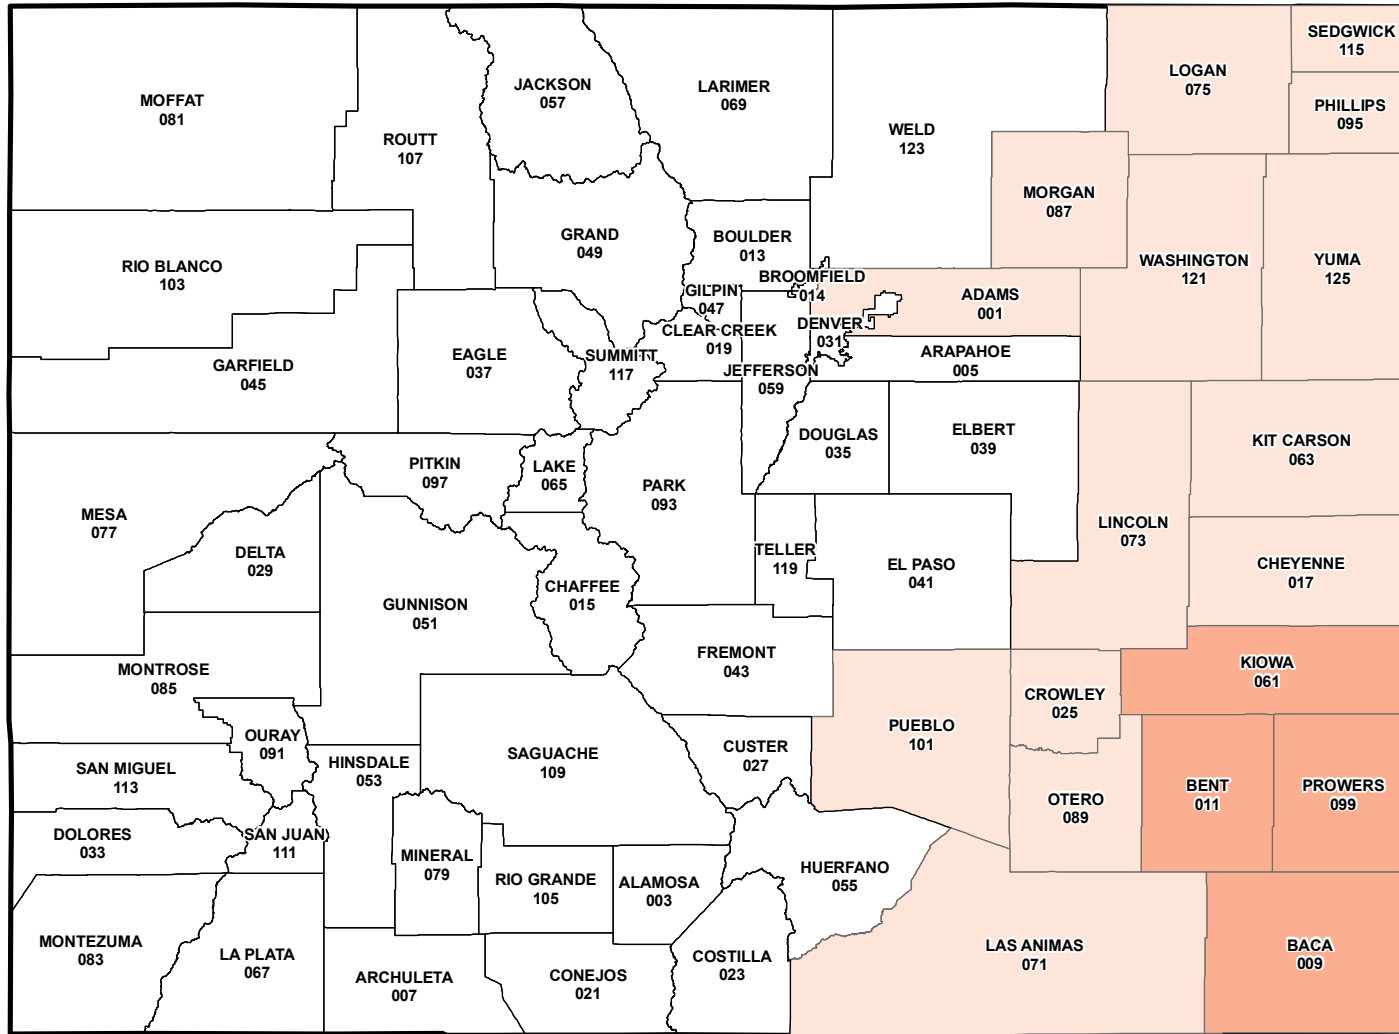

Colorado

2016 Crop Year Final Planting Dates for Grain Sorghum

Final Planting Dates

Source: Risk Management Agency
 Map Created by: RMA, Topeka Regional Office, Topeka KS
 Map Creation Date: January 20, 2016
 Map Projection: World Mercator

The information displayed in this map is intended to serve as an aid in displaying data provided or stored by the Risk Management Agency. It does not modify, replace, or supersede any USDA published policy provisions or procedures.