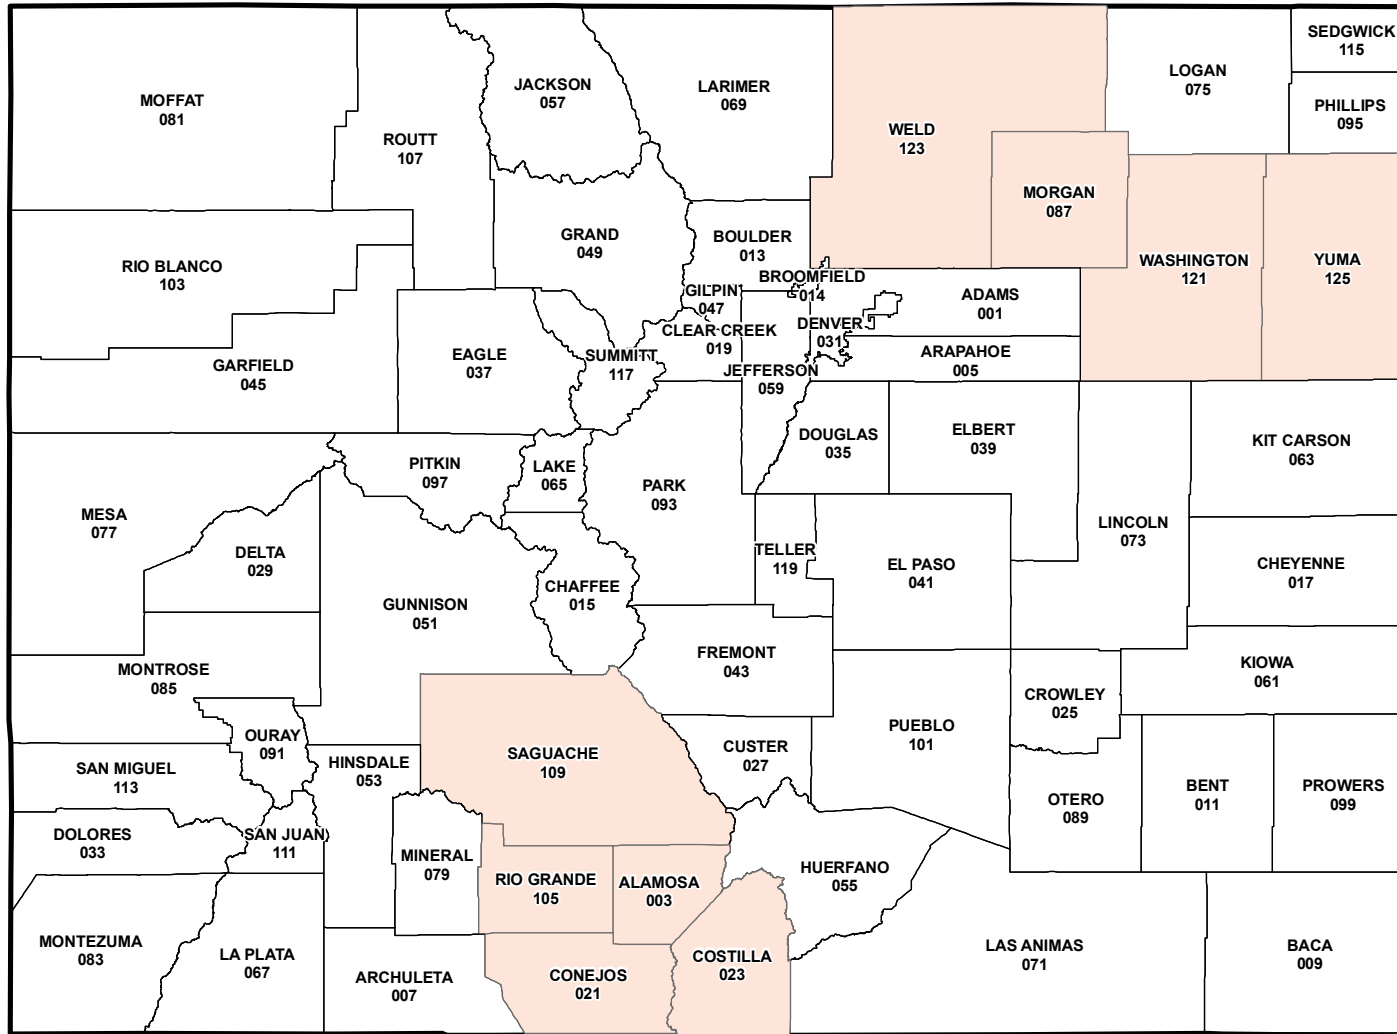

# Colorado

## 2016 Crop Year Final Planting Dates for Potatoes

**Final Planting Dates**

May 31, 2016

Source: Risk Management Agency  
 Map Created by: RMA, Topeka Regional Office, Topeka KS  
 Map Creation Date: January 20, 2016  
 Map Projection: World Mercator