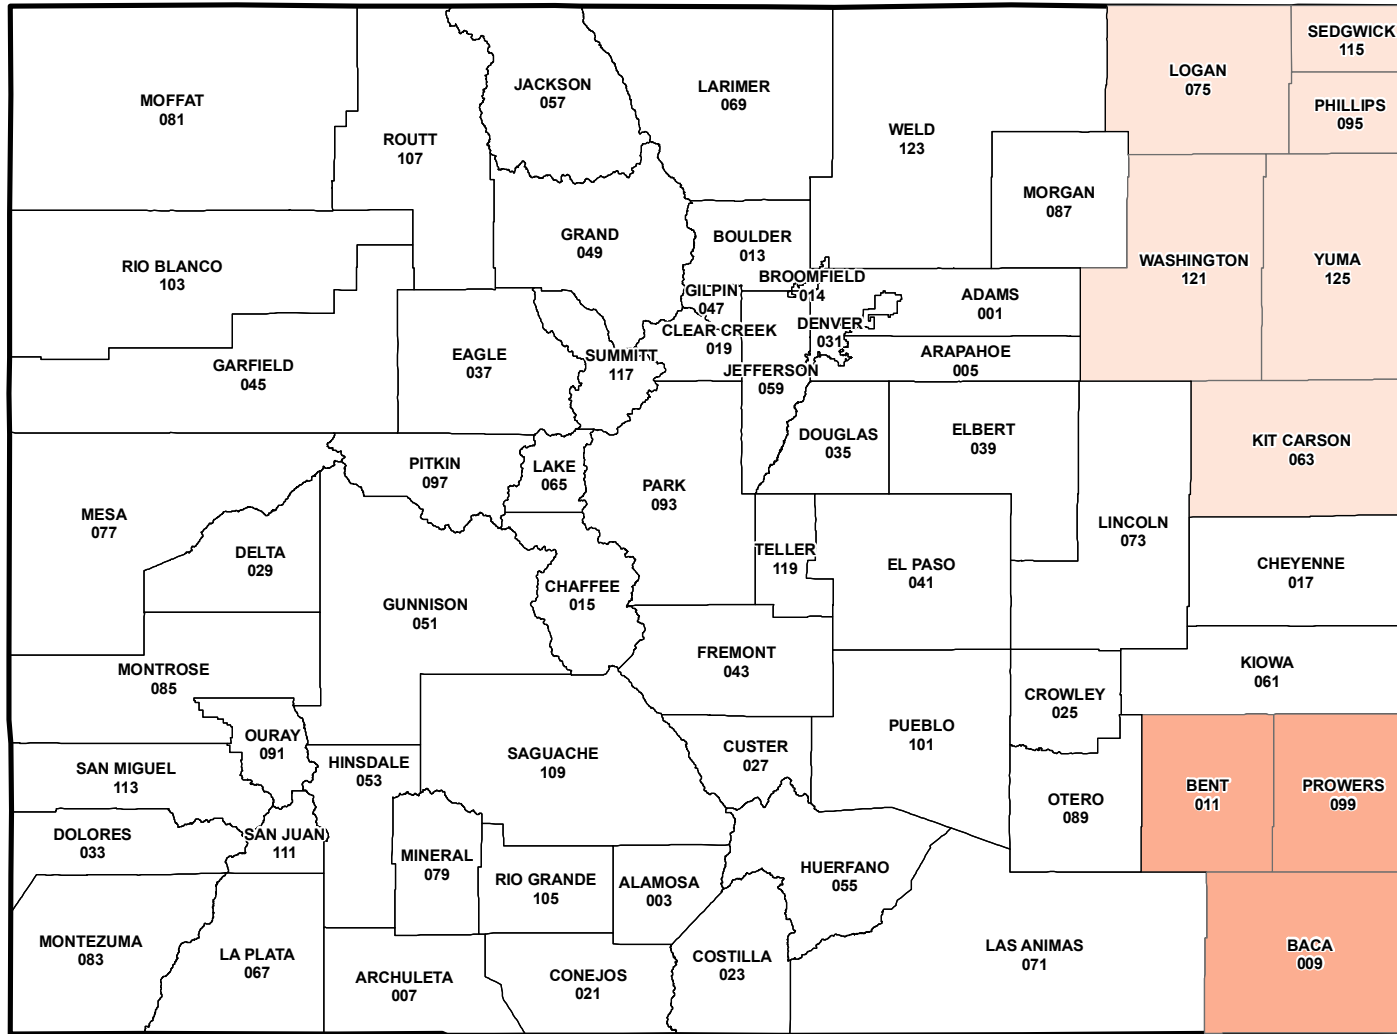

Colorado

2016 Crop Year Final Planting Dates for Soybeans

Final Planting Dates

Source: Risk Management Agency
 Map Created by: RMA, Topeka Regional Office, Topeka KS
 Map Creation Date: January 20, 2016
 Map Projection: World Mercator

The information displayed in this map is intended to serve as an aid in displaying data provided or stored by the Risk Management Agency. It does not modify, replace, or supersede any USDA published policy provisions or procedures.