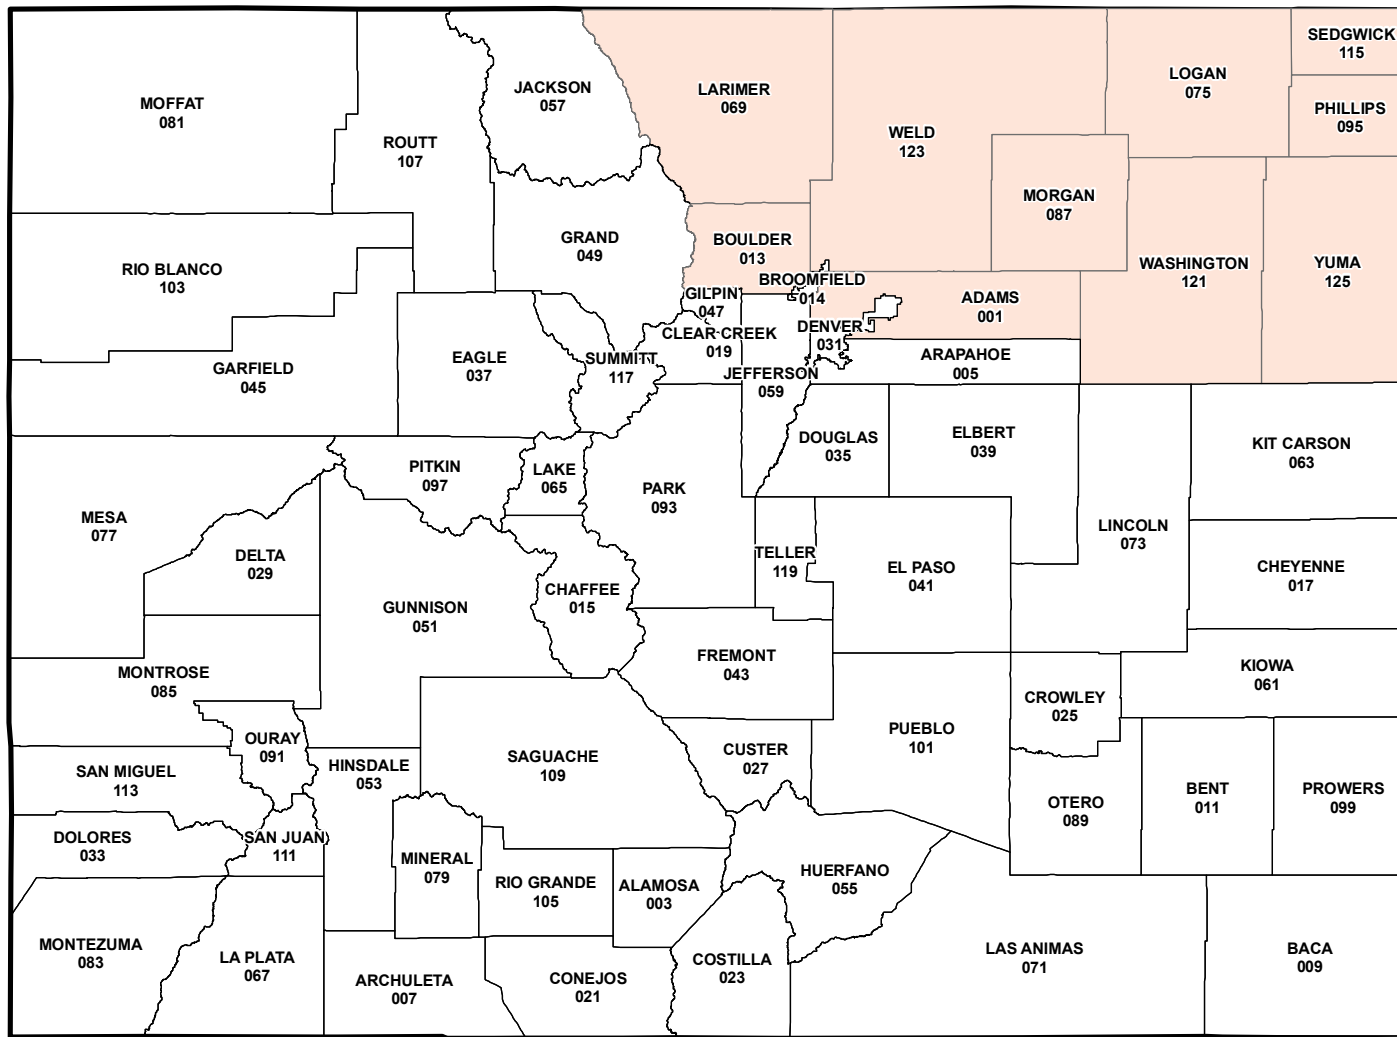

Colorado

2016 Crop Year Final Planting Dates for Sugarbeets

Final Planting Dates

May 20, 2016

Source: Risk Management Agency
 Map Created by: RMA, Topeka Regional Office, Topeka KS
 Map Creation Date: January 20, 2016
 Map Projection: World Mercator

The information displayed in this map is intended to serve as an aid in displaying data provided or stored by the Risk Management Agency. It does not modify, replace, or supersede any USDA published policy provisions or procedures.