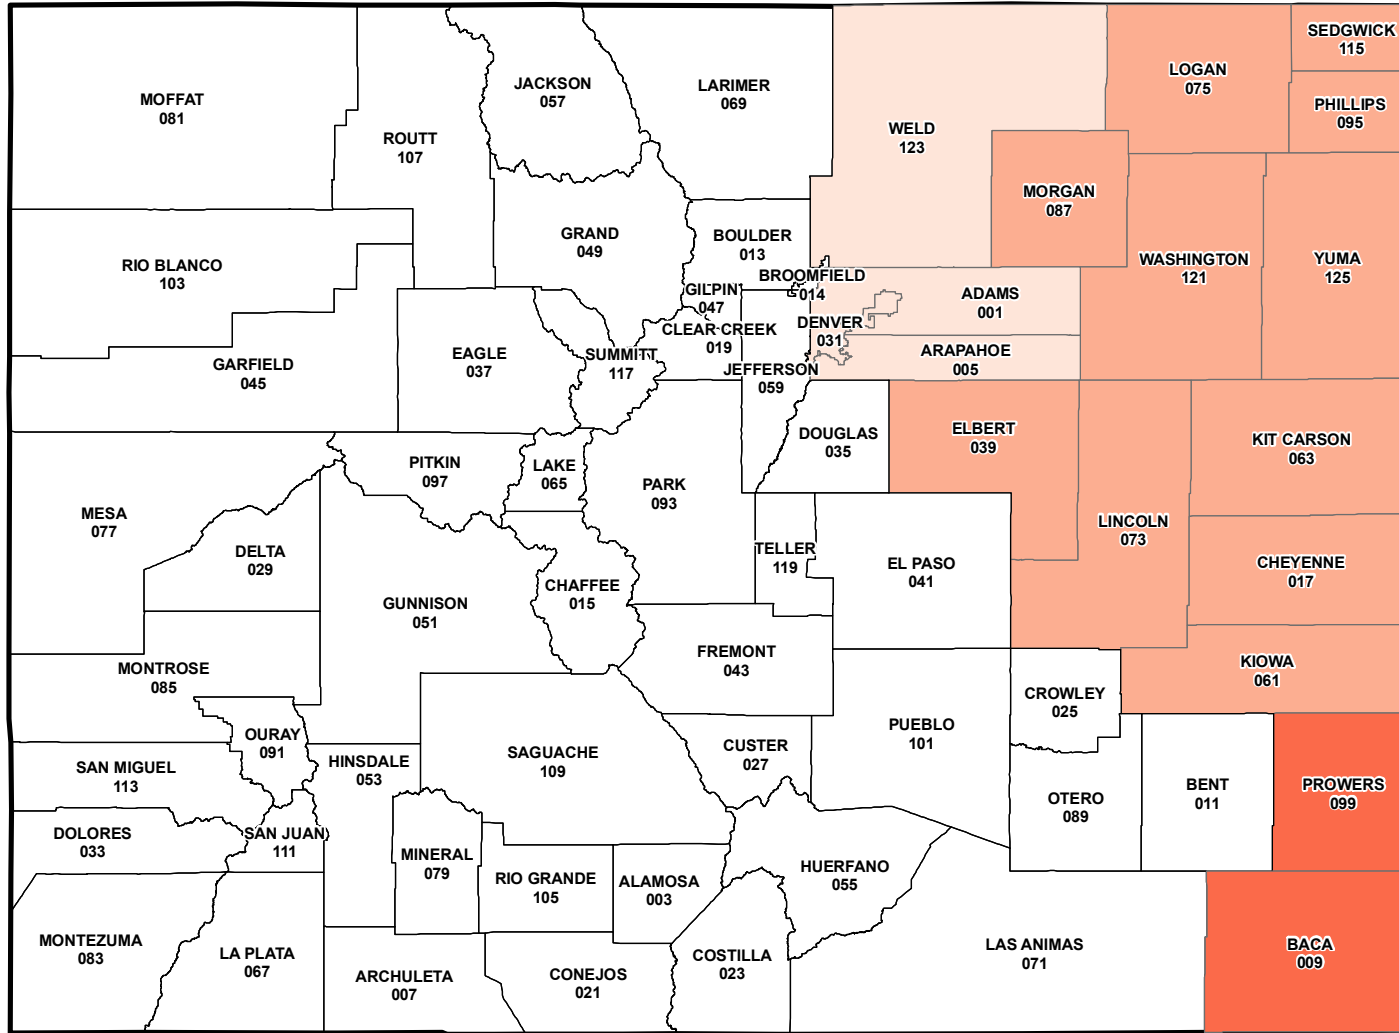

Colorado

2016 Crop Year Final Planting Dates for Sunflowers

Final Planting Dates

- June 15, 2016
- June 20, 2016
- June 25, 2016

Source: Risk Management Agency
 Map Created by: RMA, Topeka Regional Office, Topeka KS
 Map Creation Date: January 20, 2016
 Map Projection: World Mercator

The information displayed in this map is intended to serve as an aid in displaying data provided or stored by the Risk Management Agency. It does not modify, replace, or supersede any USDA published policy provisions or procedures.