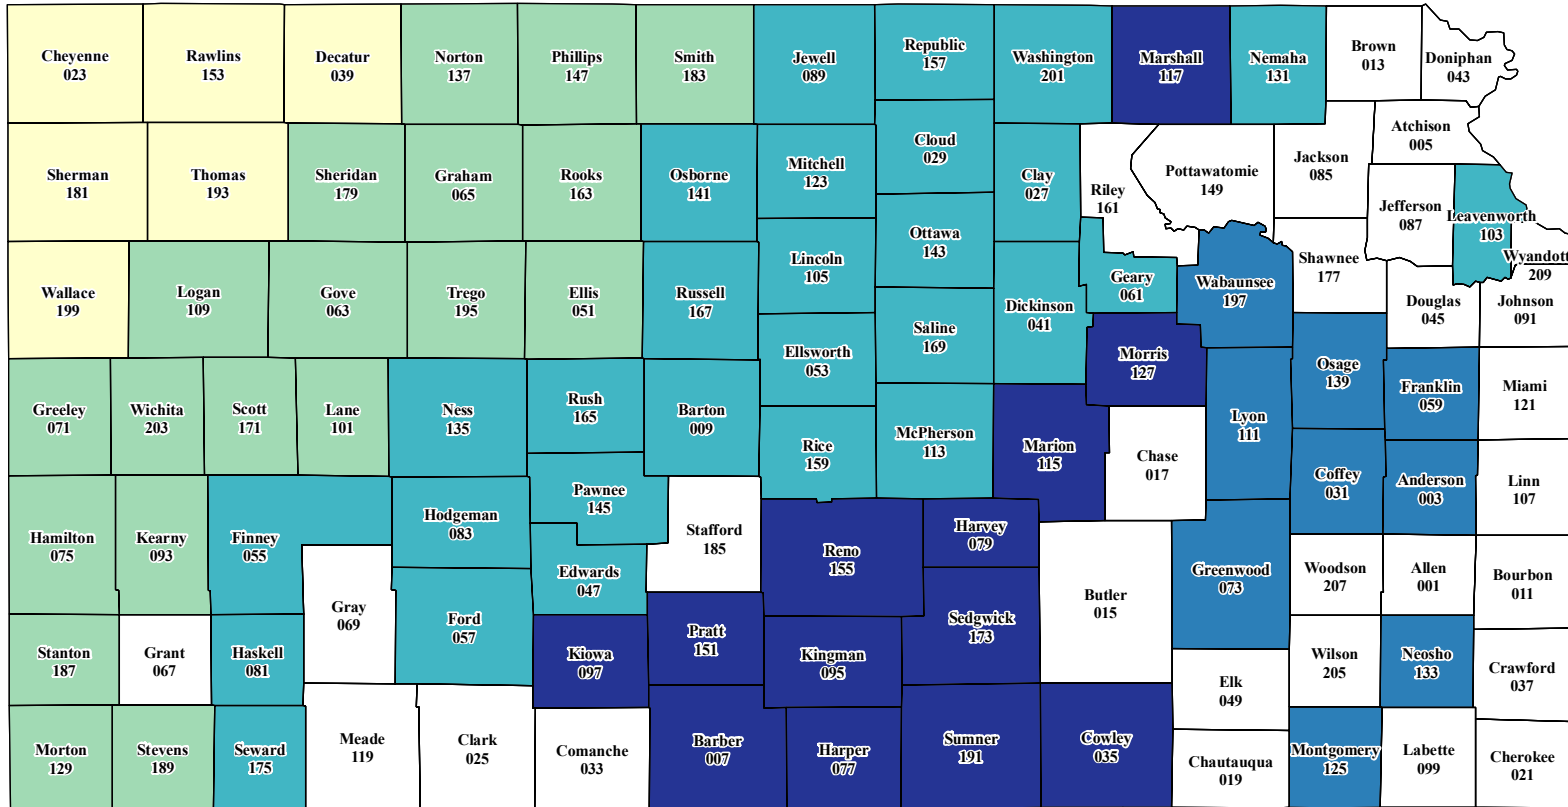

Kansas

2016 Crop Year Final Planting Dates for Barley

Final Planting Date, 2016

Source: Risk Management Agency
 Map Created by: RMA, Topeka Regional Office, Topeka KS
 Map Creation Date: September 10, 2015
 Map Projection: World Mercator

The information displayed in this map is intended to serve as an aid in displaying data provided or stored by the Risk Management Agency. It does not modify, replace, or supersede any USDA published policy provisions or procedures.