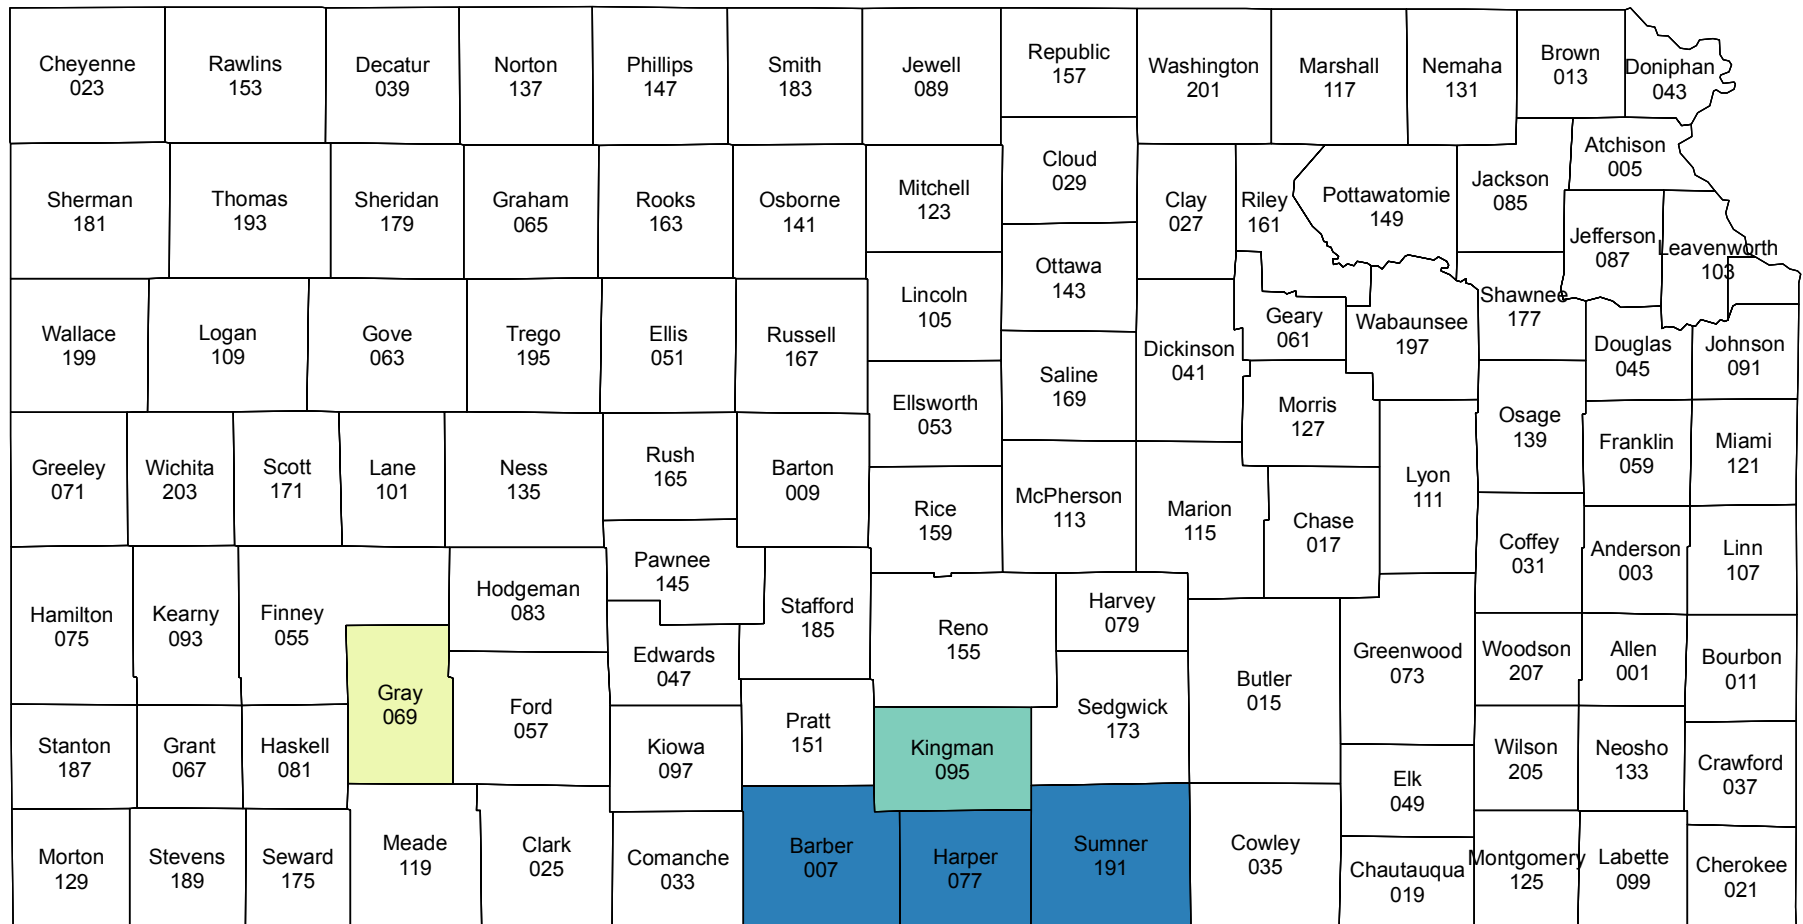

Kansas

2016 Crop Year Final Planting Dates for Canola

Final Planting Dates, 2016

September 25, 2015
 September 30, 2015
 October 10, 2015

0 20 40 80 120 160
 Miles

Source: Risk Management Agency
 Map Created by: RMA, Topeka Regional Office, Topeka KS
 Map Creation Date: September 10, 2015
 Map Projection: World Mercator

The information displayed in this map is intended to serve as an aid in displaying data provided or stored by the Risk Management Agency. It does not modify, replace, or supersede any USDA published policy provisions or procedures.