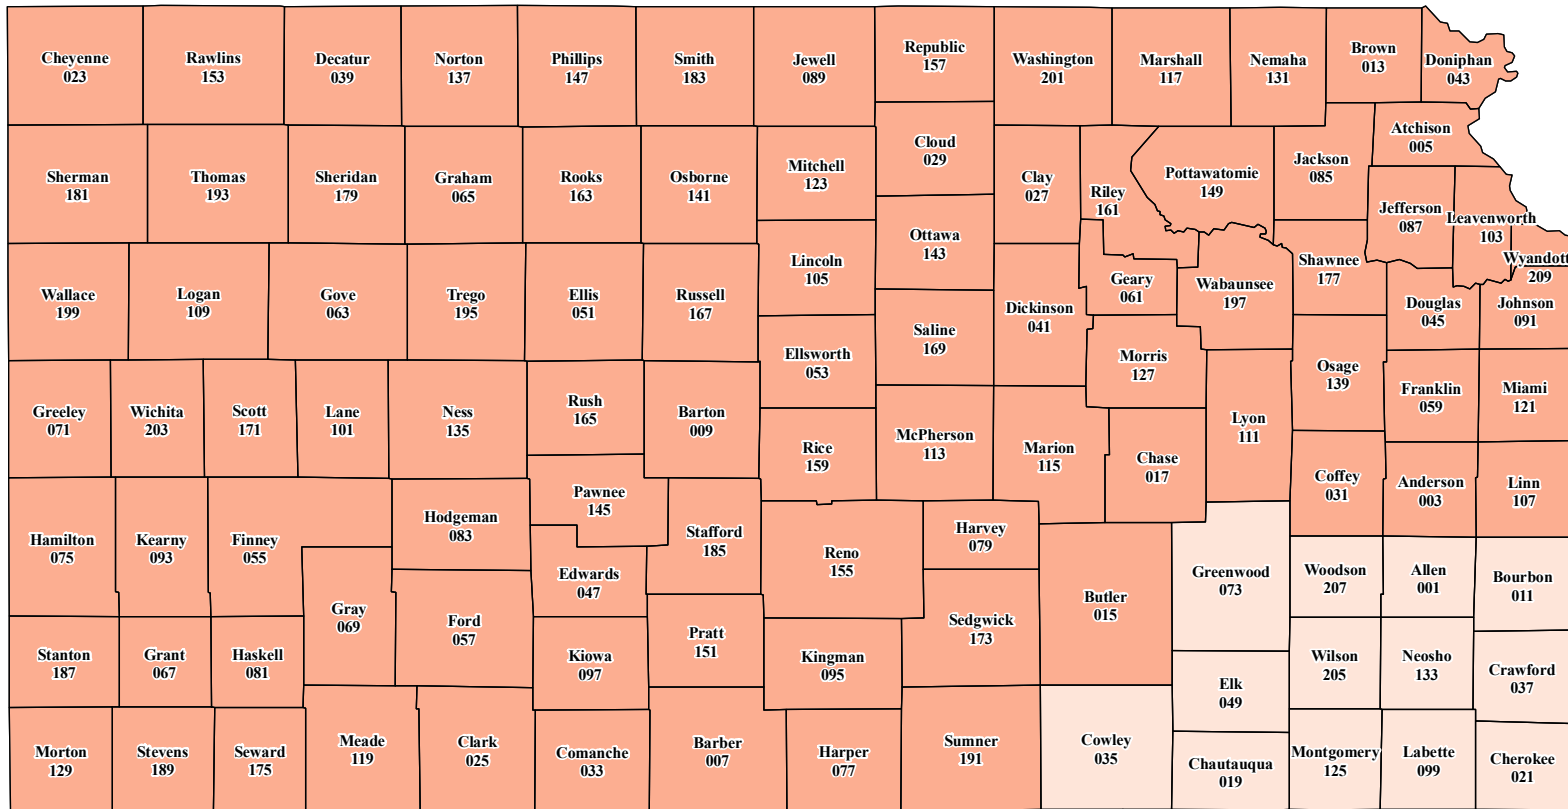

Kansas

2016 Crop Year Final Planting Dates for Corn

Final Planting Dates

Source: Risk Management Agency
 Map Created by: RMA, Topeka Regional Office, Topeka KS
 Map Creation Date: January 20, 2016
 Map Projection: World Mercator

The information displayed in this map is intended to serve as an aid in displaying data provided or stored by the Risk Management Agency. It does not modify, replace, or supersede any USDA published policy provisions or procedures.