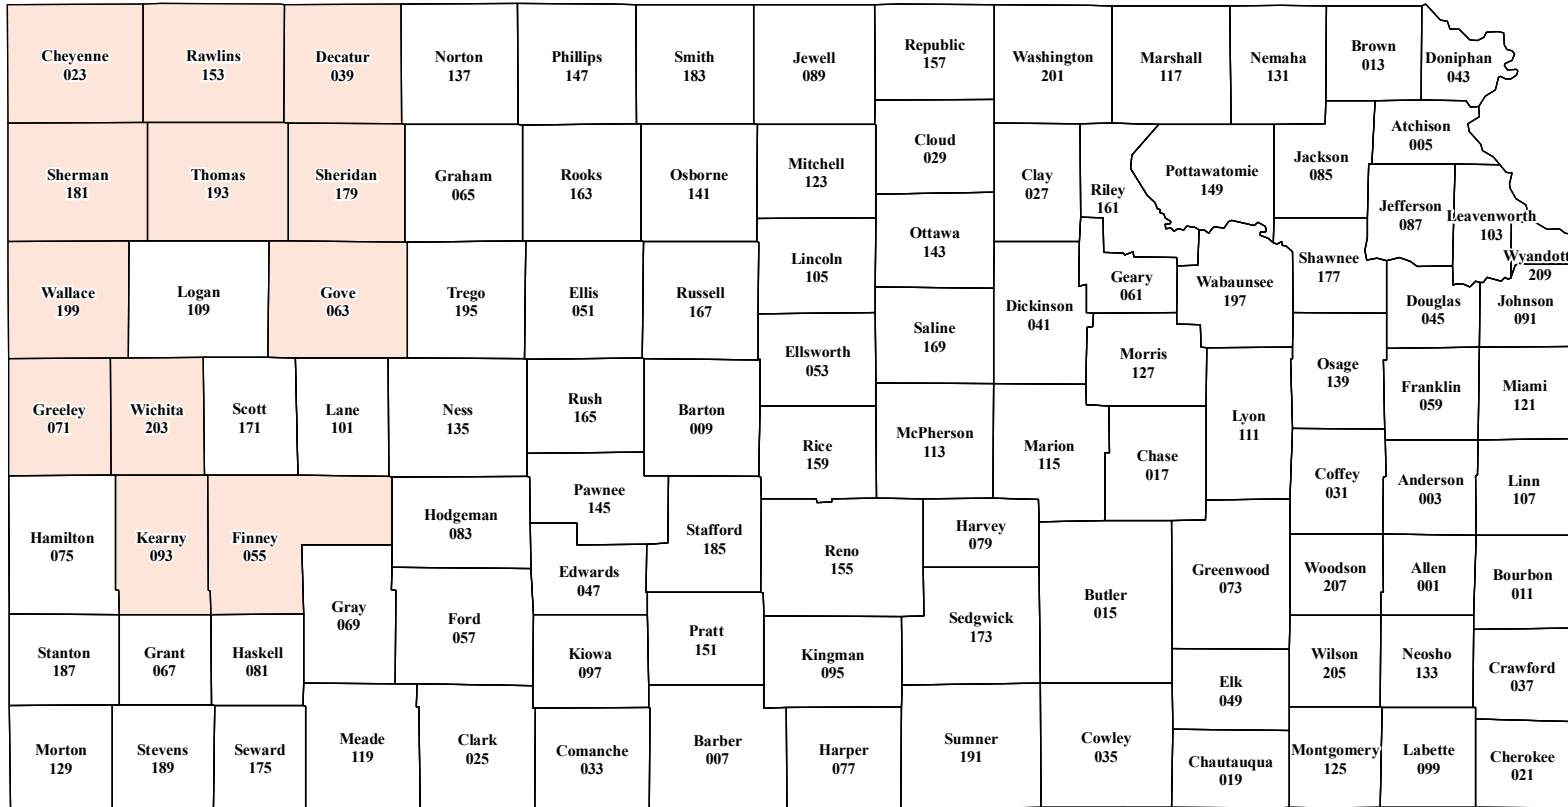

Kansas

2016 Crop Year Final Planting Date for Dry Beans

Final Planting Date

June 25, 2016

Source: Risk Management Agency
 Map Created by: RMA, Topeka Regional Office, Topeka KS
 Map Creation Date: January 20, 2016
 Map Projection: World Mercator

The information displayed in this map is intended to serve as an aid in displaying data provided or stored by the Risk Management Agency. It does not modify, replace, or supersede any USDA published policy provisions or procedures.