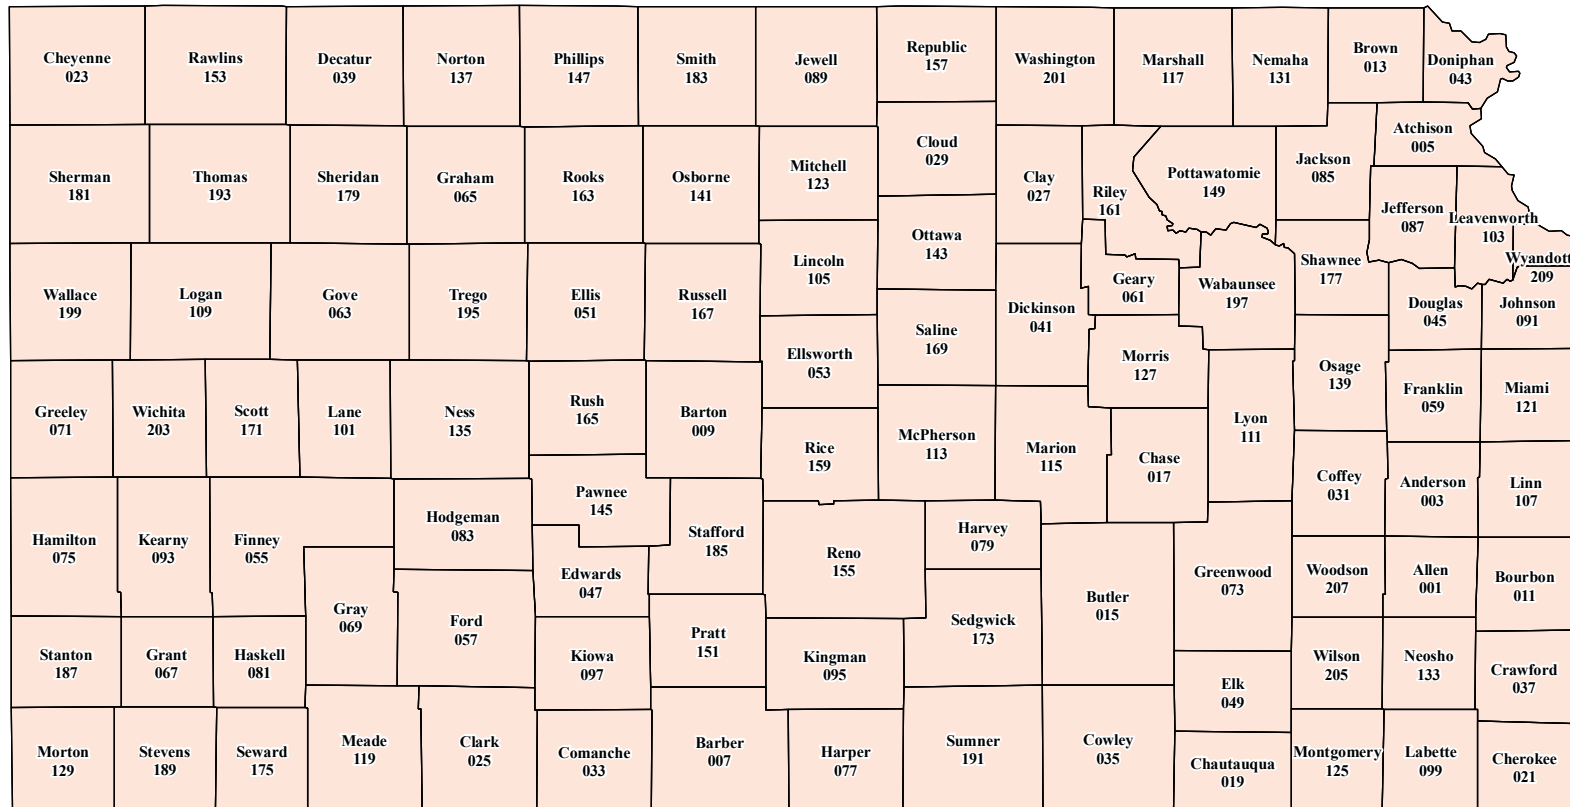

Kansas

2016 Crop Year Final Planting Date for Grain Sorghum

Final Planting Date

June 25, 2016

Source: Risk Management Agency
 Map Created by: RMA, Topeka Regional Office, Topeka KS
 Map Creation Date: January 20, 2016
 Map Projection: World Mercator

The information displayed in this map is intended to serve as an aid in displaying data provided or stored by the Risk Management Agency. It does not modify, replace, or supersede any USDA published policy provisions or procedures.