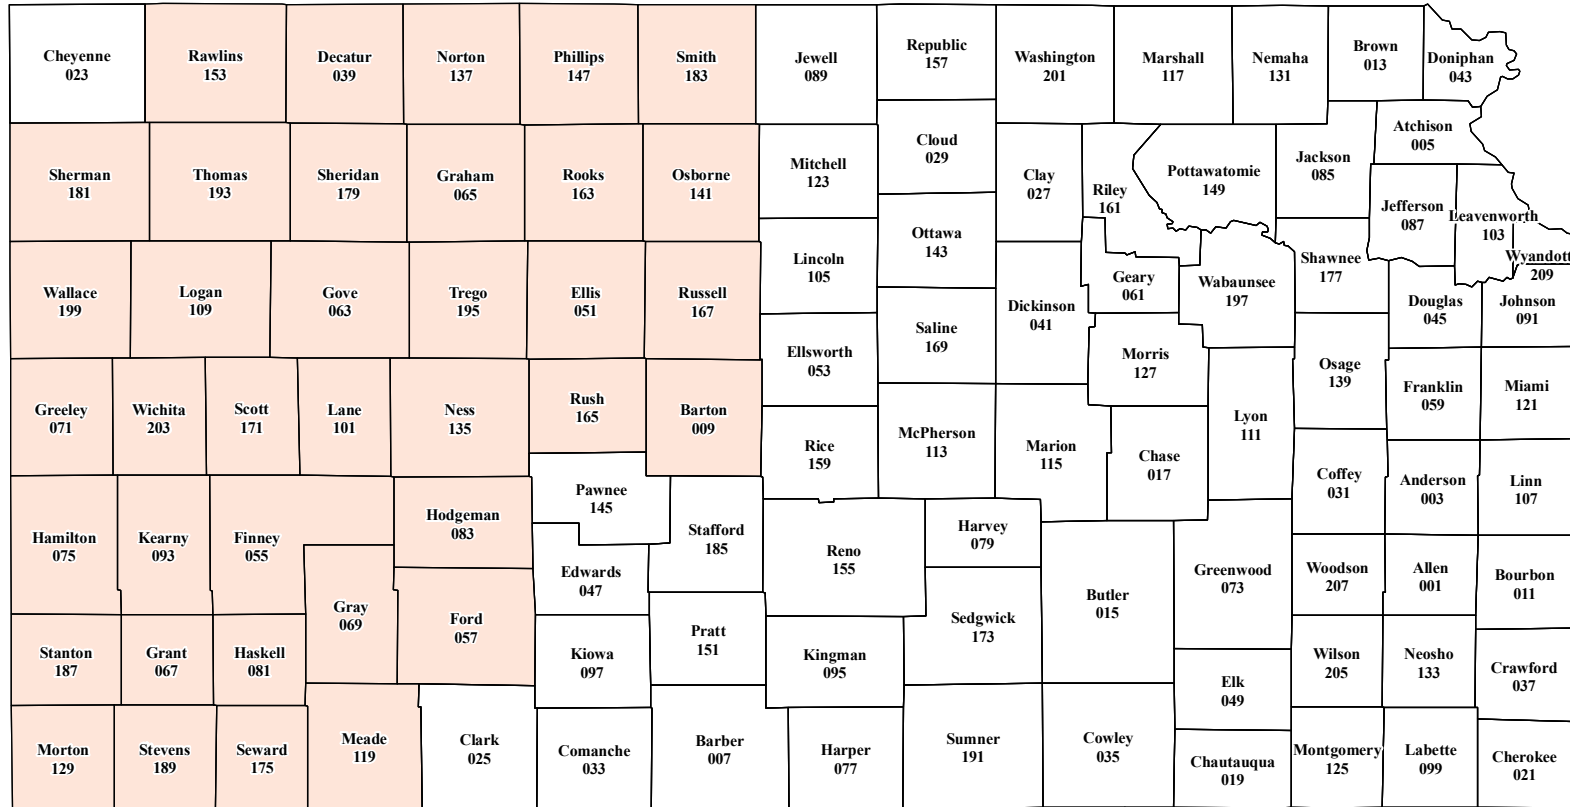

Kansas

2016 Crop Year Final Planting Date for Silage Sorghum

Final Planting Date

June 25, 2016

Source: Risk Management Agency
 Map Created by: RMA, Topeka Regional Office, Topeka KS
 Map Creation Date: January 20, 2016
 Map Projection: World Mercator

The information displayed in this map is intended to serve as an aid in displaying data provided or stored by the Risk Management Agency. It does not modify, replace, or supersede any USDA published policy provisions or procedures.