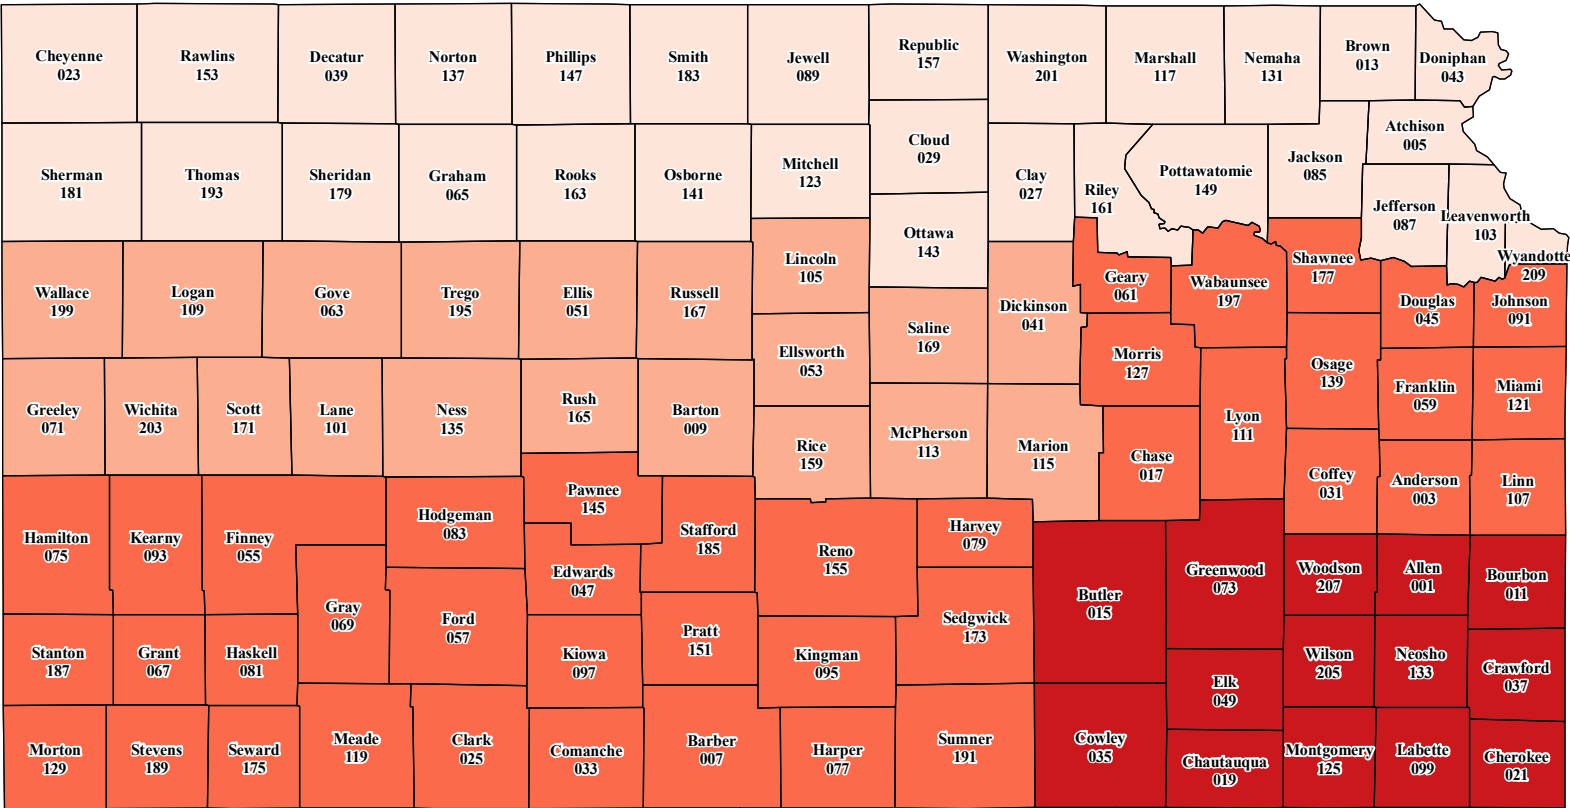

Kansas

2016 Crop Year Final Planting Date for Soybeans

Final Planting Date

Source: Risk Management Agency
 Map Created by: RMA, Topeka Regional Office, Topeka KS
 Map Creation Date: January 20, 2016
 Map Projection: World Mercator

The information displayed in this map is intended to serve as an aid in displaying data provided or stored by the Risk Management Agency. It does not modify, replace, or supersede any USDA published policy provisions or procedures.