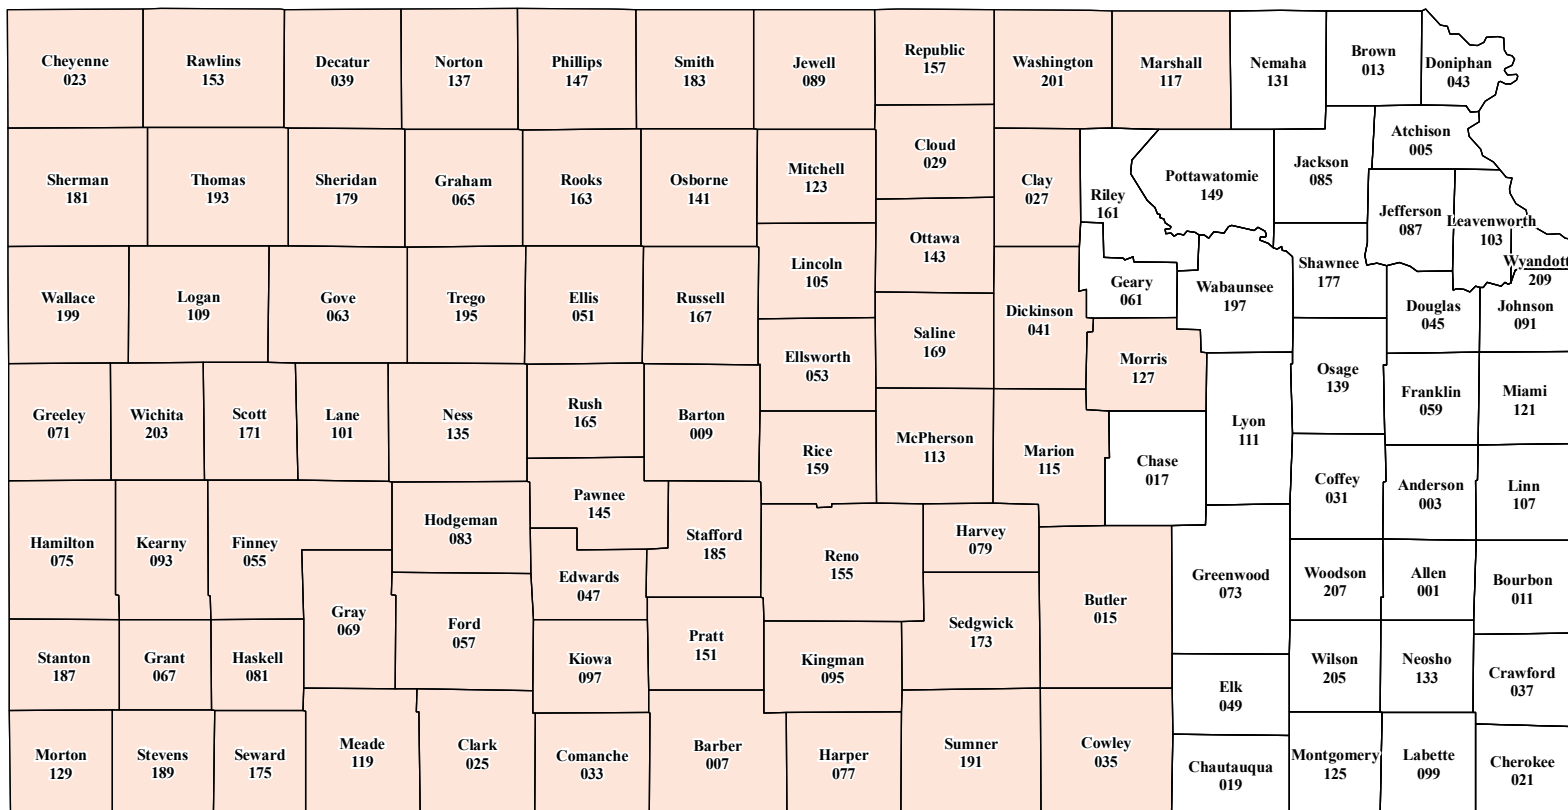

Kansas

2016 Crop Year Final Planting Date for Sunflowers

Final Planting Date

June 25, 2016

Source: Risk Management Agency
 Map Created by: RMA, Topeka Regional Office, Topeka KS
 Map Creation Date: January 20, 2016
 Map Projection: World Mercator

The information displayed in this map is intended to serve as an aid in displaying data provided or stored by the Risk Management Agency. It does not modify, replace, or supersede any USDA published policy provisions or procedures.