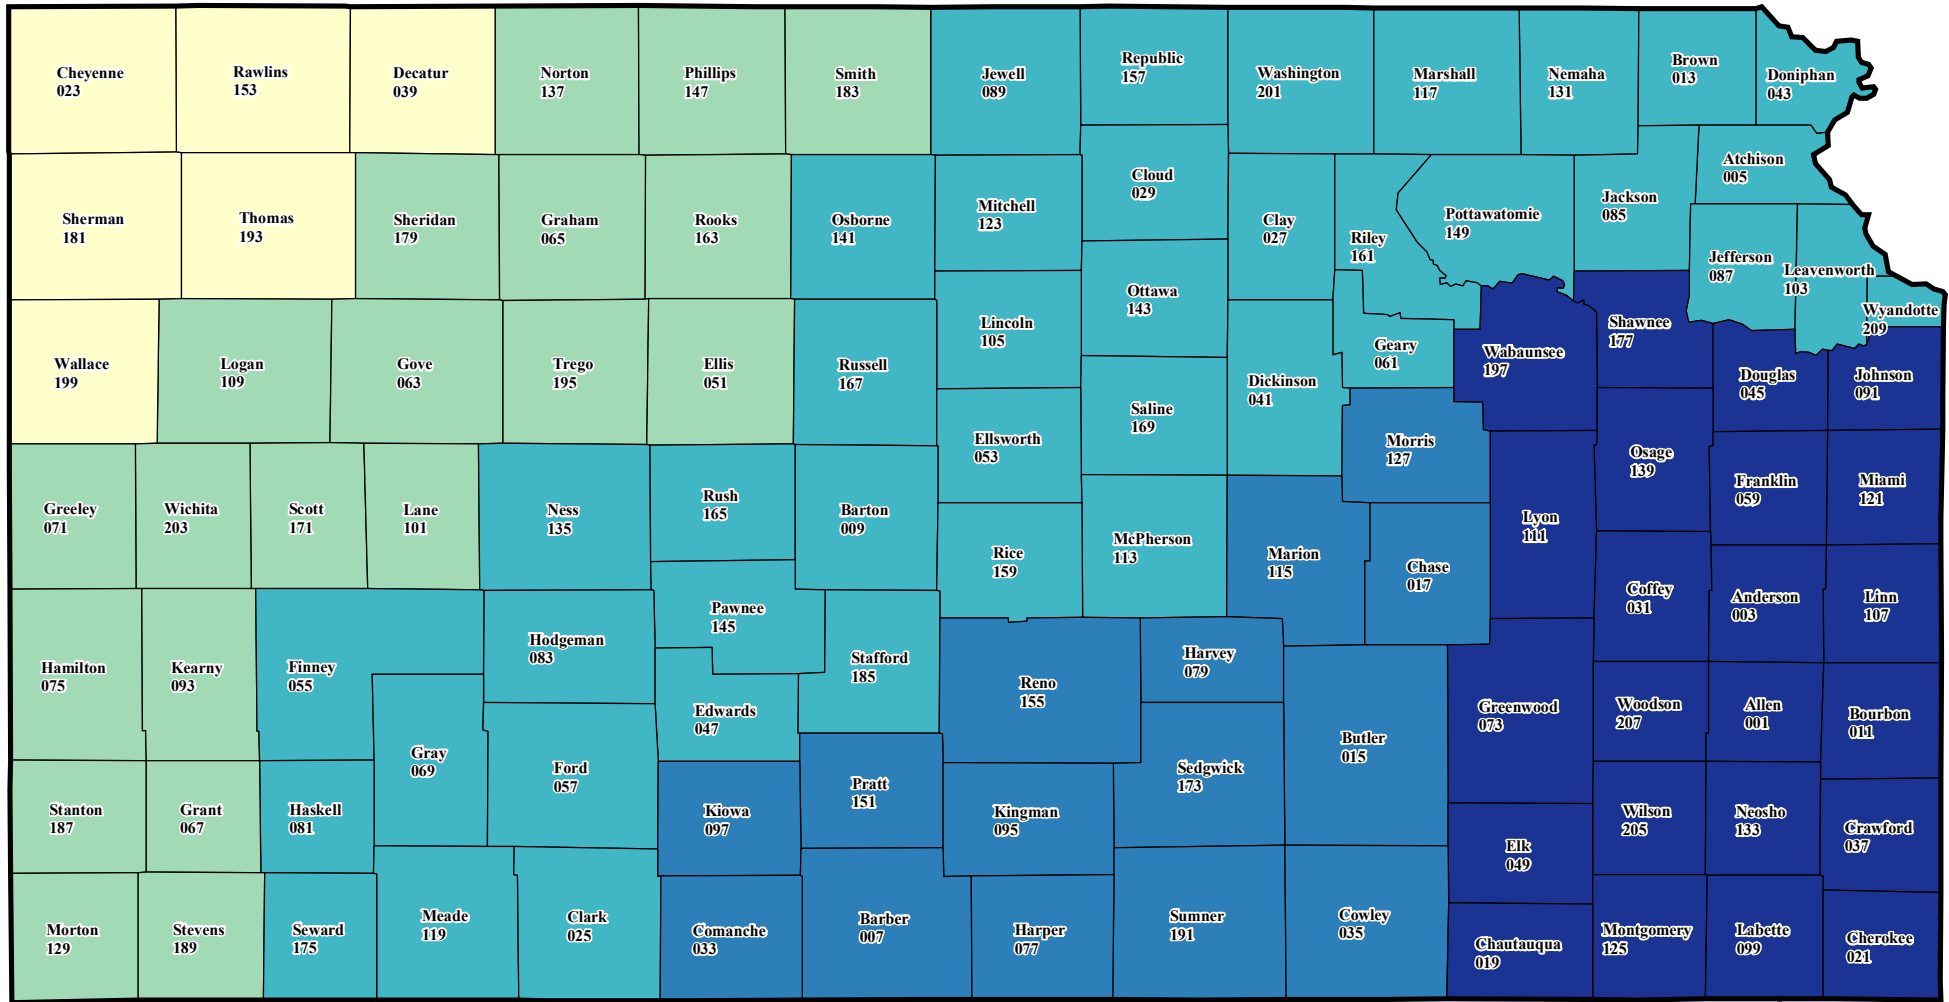

KANSAS

2016 Crop Year Final Planting Dates

WHEAT

Final Planting Dates, 2016

Source: Risk Management Agency
 Map Created By: RMA, Topeka Regional Office, Topeka KS
 Map Creation Date: September 16, 2015
 Map Projection: World Mercator

The information displayed in this map is intended to serve as an aid in displaying data provided or stored by the Risk Management Agency. It does not modify, replace, or supersede any USDA published policy provision or procedures.