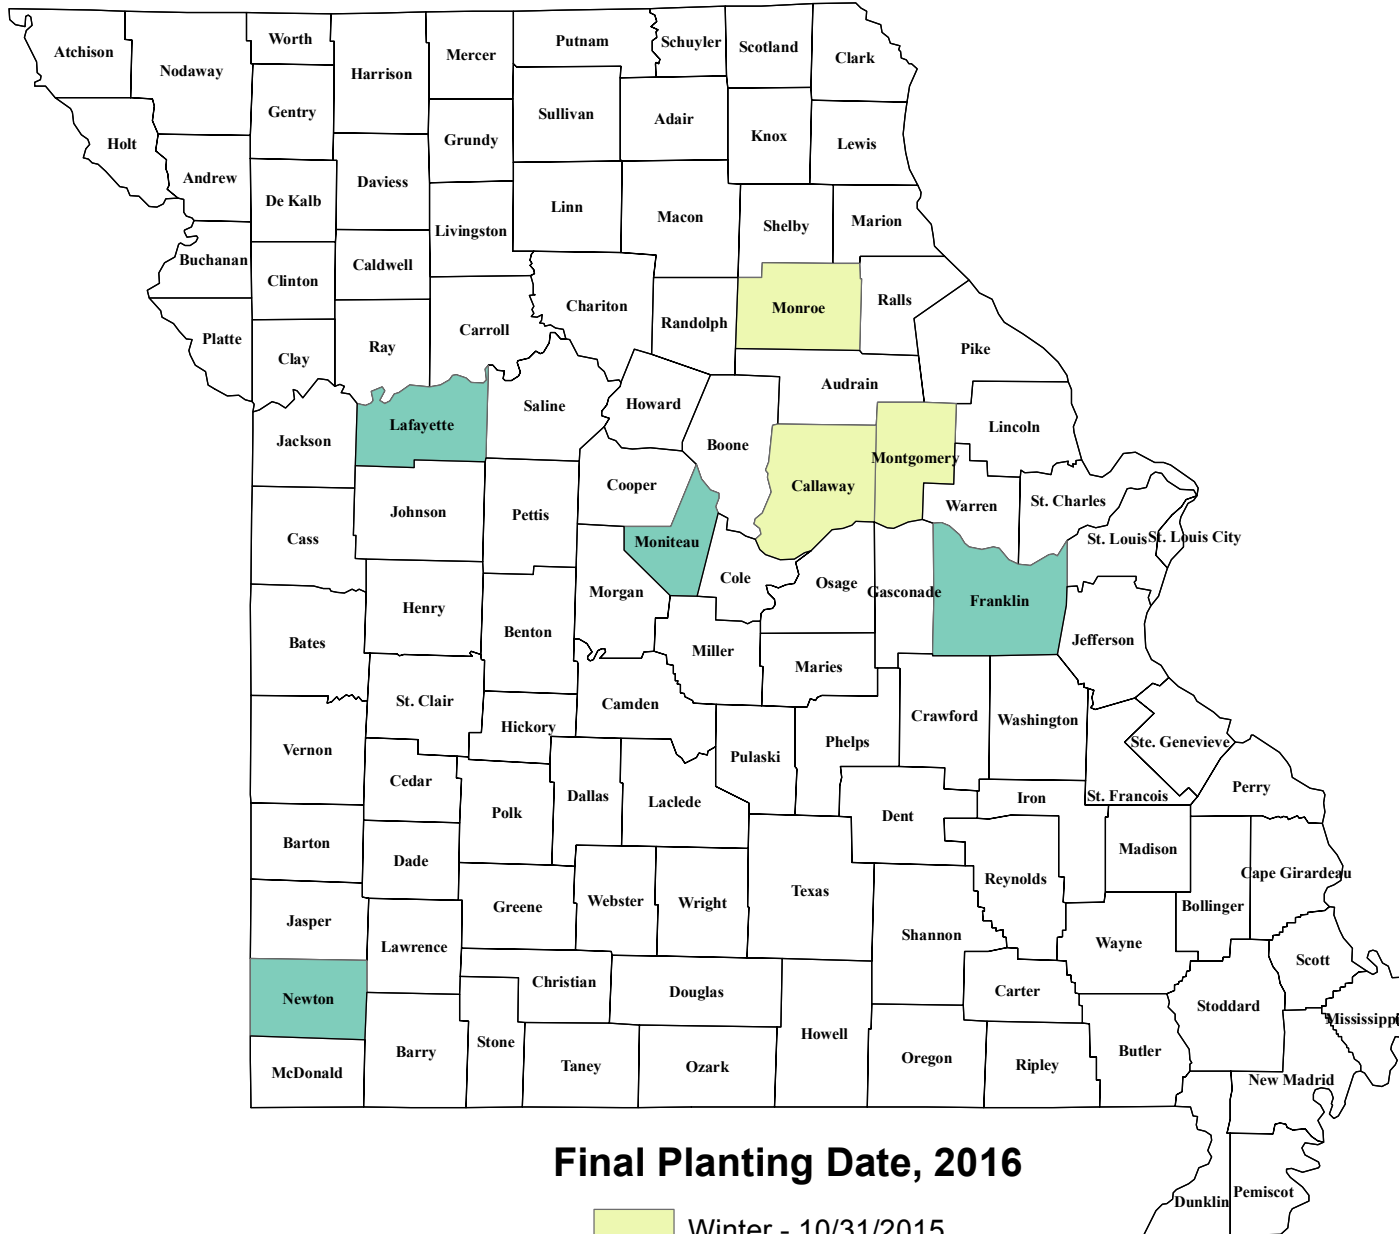

Missouri

2016 Crop Year Final Planting Dates for Barley

Final Planting Date, 2016

- Winter - 10/31/2015
- Winter - 11/15/2015

Source: Risk Management Agency
 Map Created by: RMA, Topeka Regional Office, Topeka KS
 Map Creation Date: September 10, 2015
 Map Projection: World Mercator

The information displayed in this map is intended to serve as an aid in displaying data provided or stored by the Risk Management Agency. It does not modify, replace, or supersede any USDA published policy provisions or procedures.