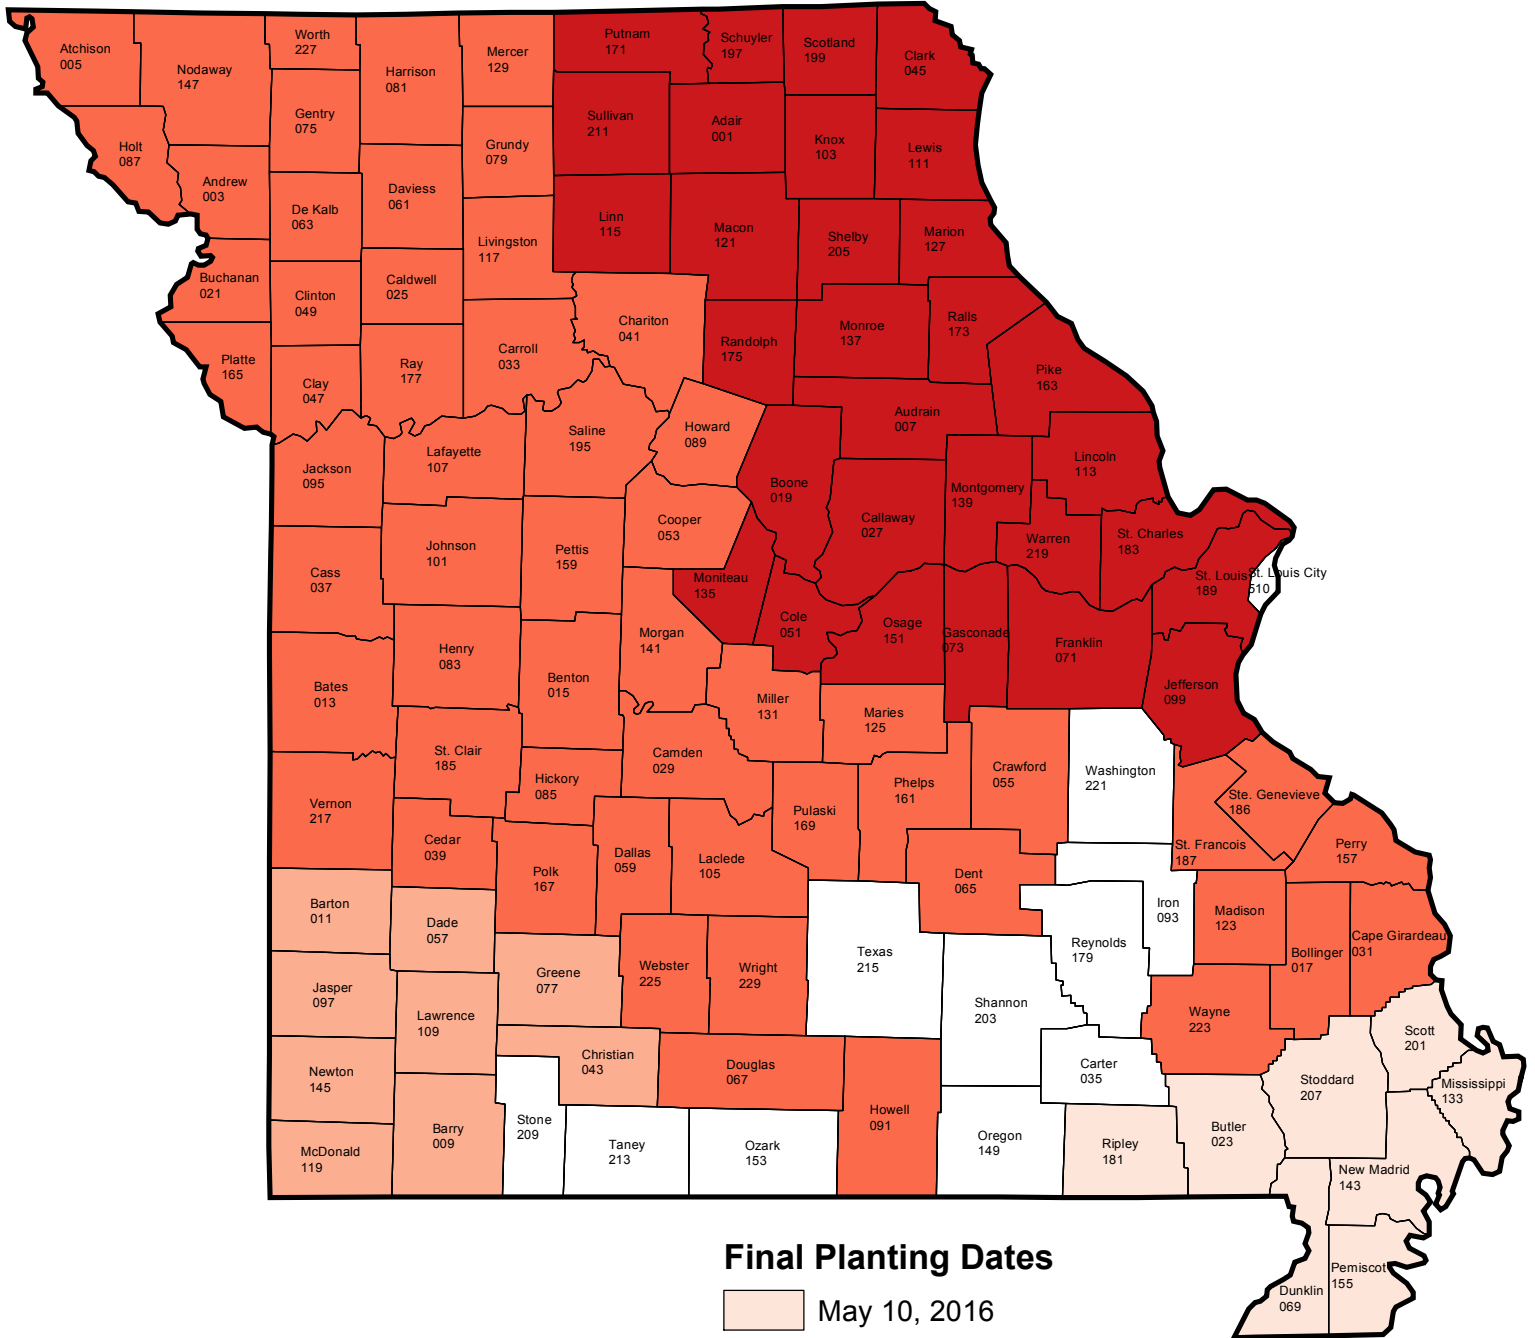

MISSOURI

2016 Crop Year Final Planting Dates

Corn

Final Planting Dates

- May 10, 2016
- May 15, 2016
- May 25, 2016
- May 31, 2016

Source: Risk Management Agency
 Map Created by: RMA, Topeka Regional Office, Topeka KS
 Map Creation Date: January 12, 2016
 Map Projection: World Mercator

The information displayed in this map is intended to serve as an aid in displaying data provided or stored by the Risk Management Agency. It does not modify, replace, or supersede any USDA published policy provisions or procedures.