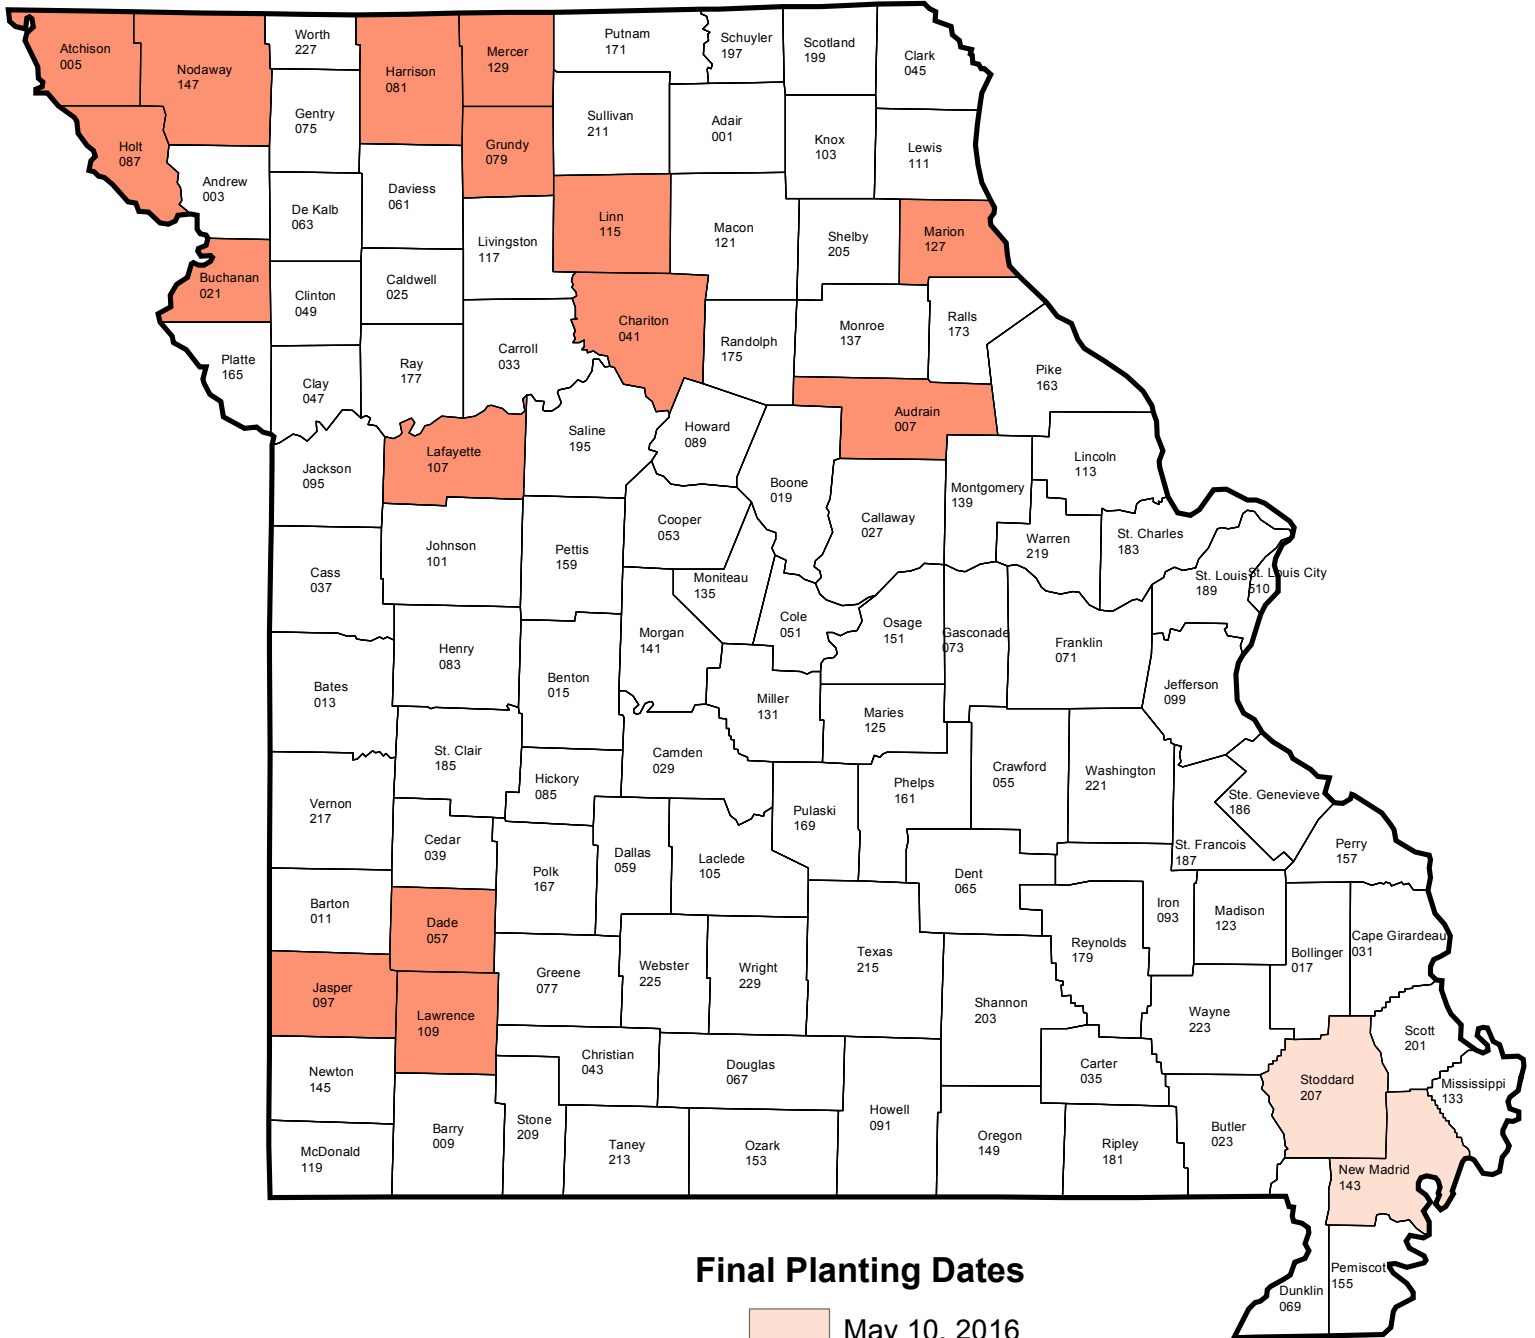

MISSOURI

2016 Crop Year Final Planting Dates

Popcorn

Final Planting Dates

- May 10, 2016
- May 20, 2016

Source: Risk Management Agency
 Map Created by: RMA, Topeka Regional Office, Topeka KS
 Map Creation Date: January 12, 2016
 Map Projection: World Mercator

The information displayed in this map is intended to serve as an aid in displaying data provided or stored by the Risk Management Agency. It does not modify, replace, or supersede any USDA published policy provisions or procedures.