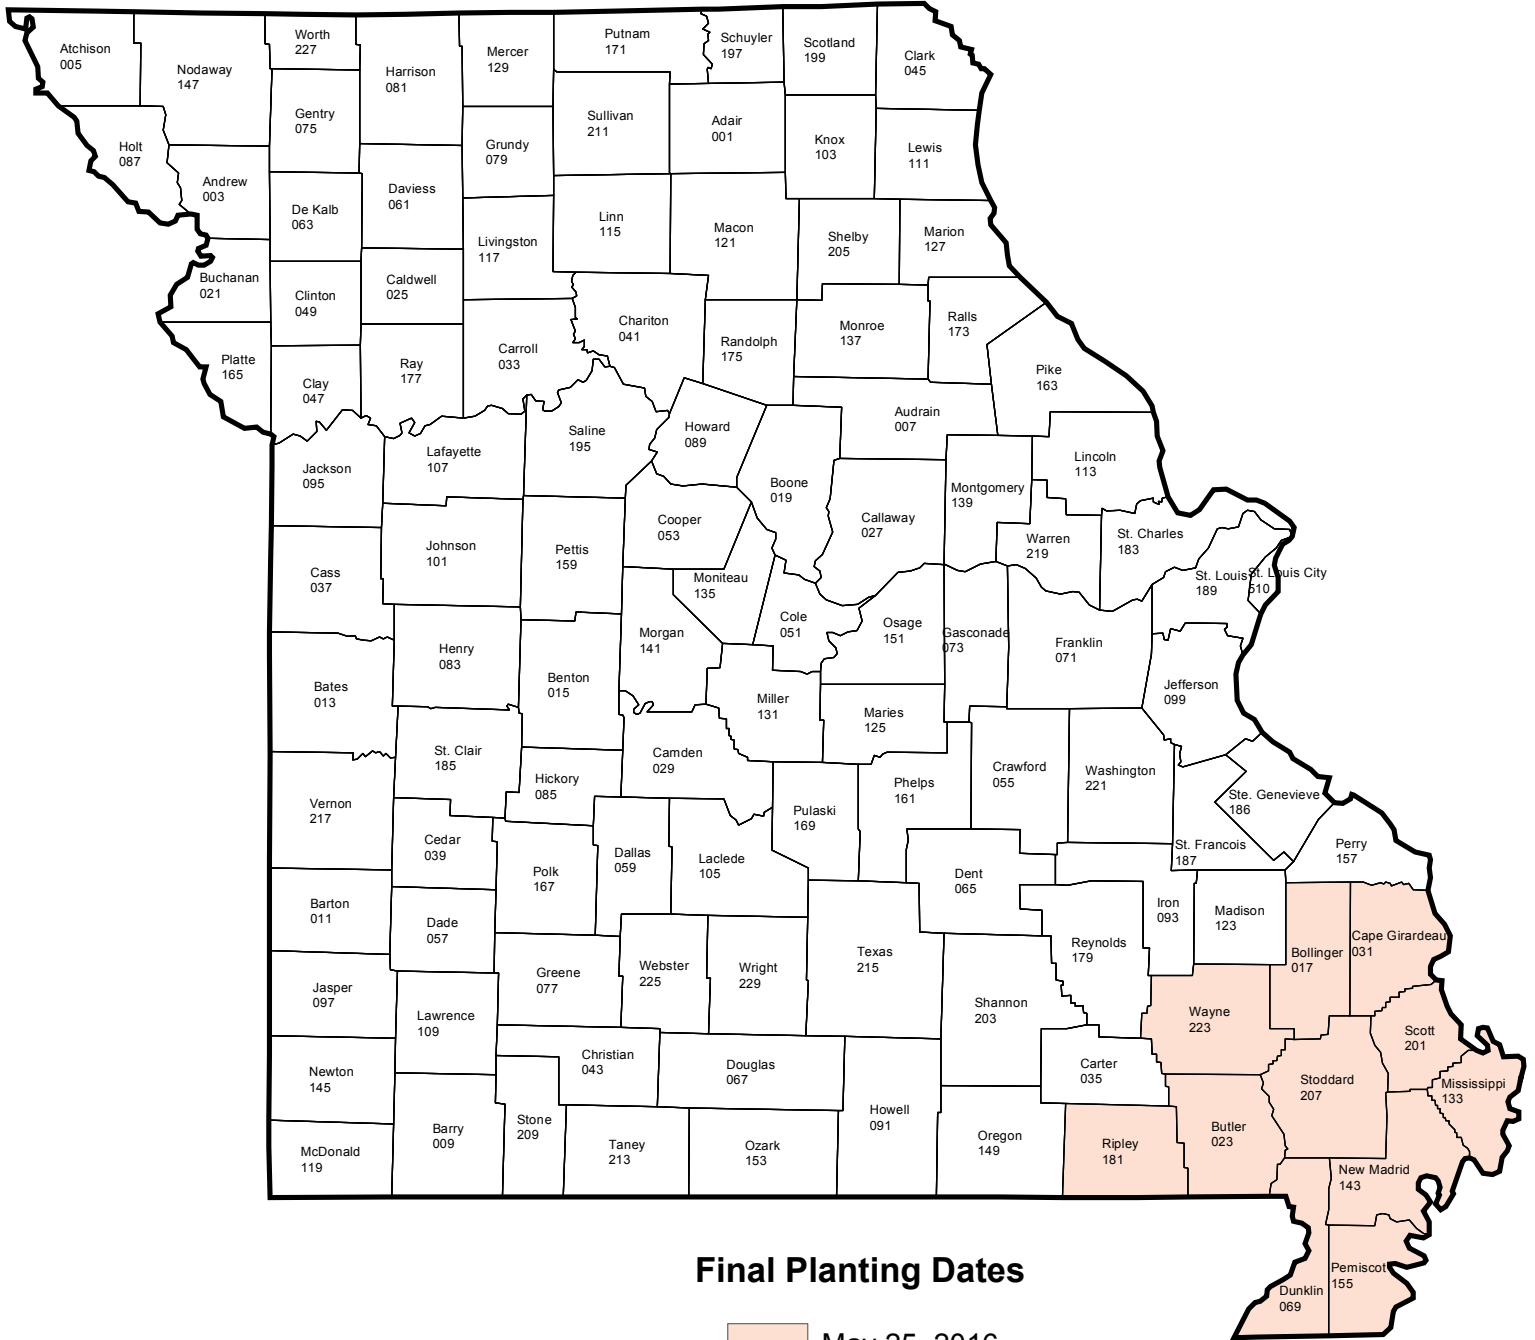

MISSOURI

2016 Crop Year Final Planting Dates

Rice

Source: Risk Management Agency
 Map Created by: RMA, Topeka Regional Office, Topeka KS
 Map Creation Date: January 12, 2016
 Map Projection: World Mercator

The information displayed in this map is intended to serve as an aid in displaying data provided or stored by the Risk Management Agency. It does not modify, replace, or supersede any USDA published policy provisions or procedures.