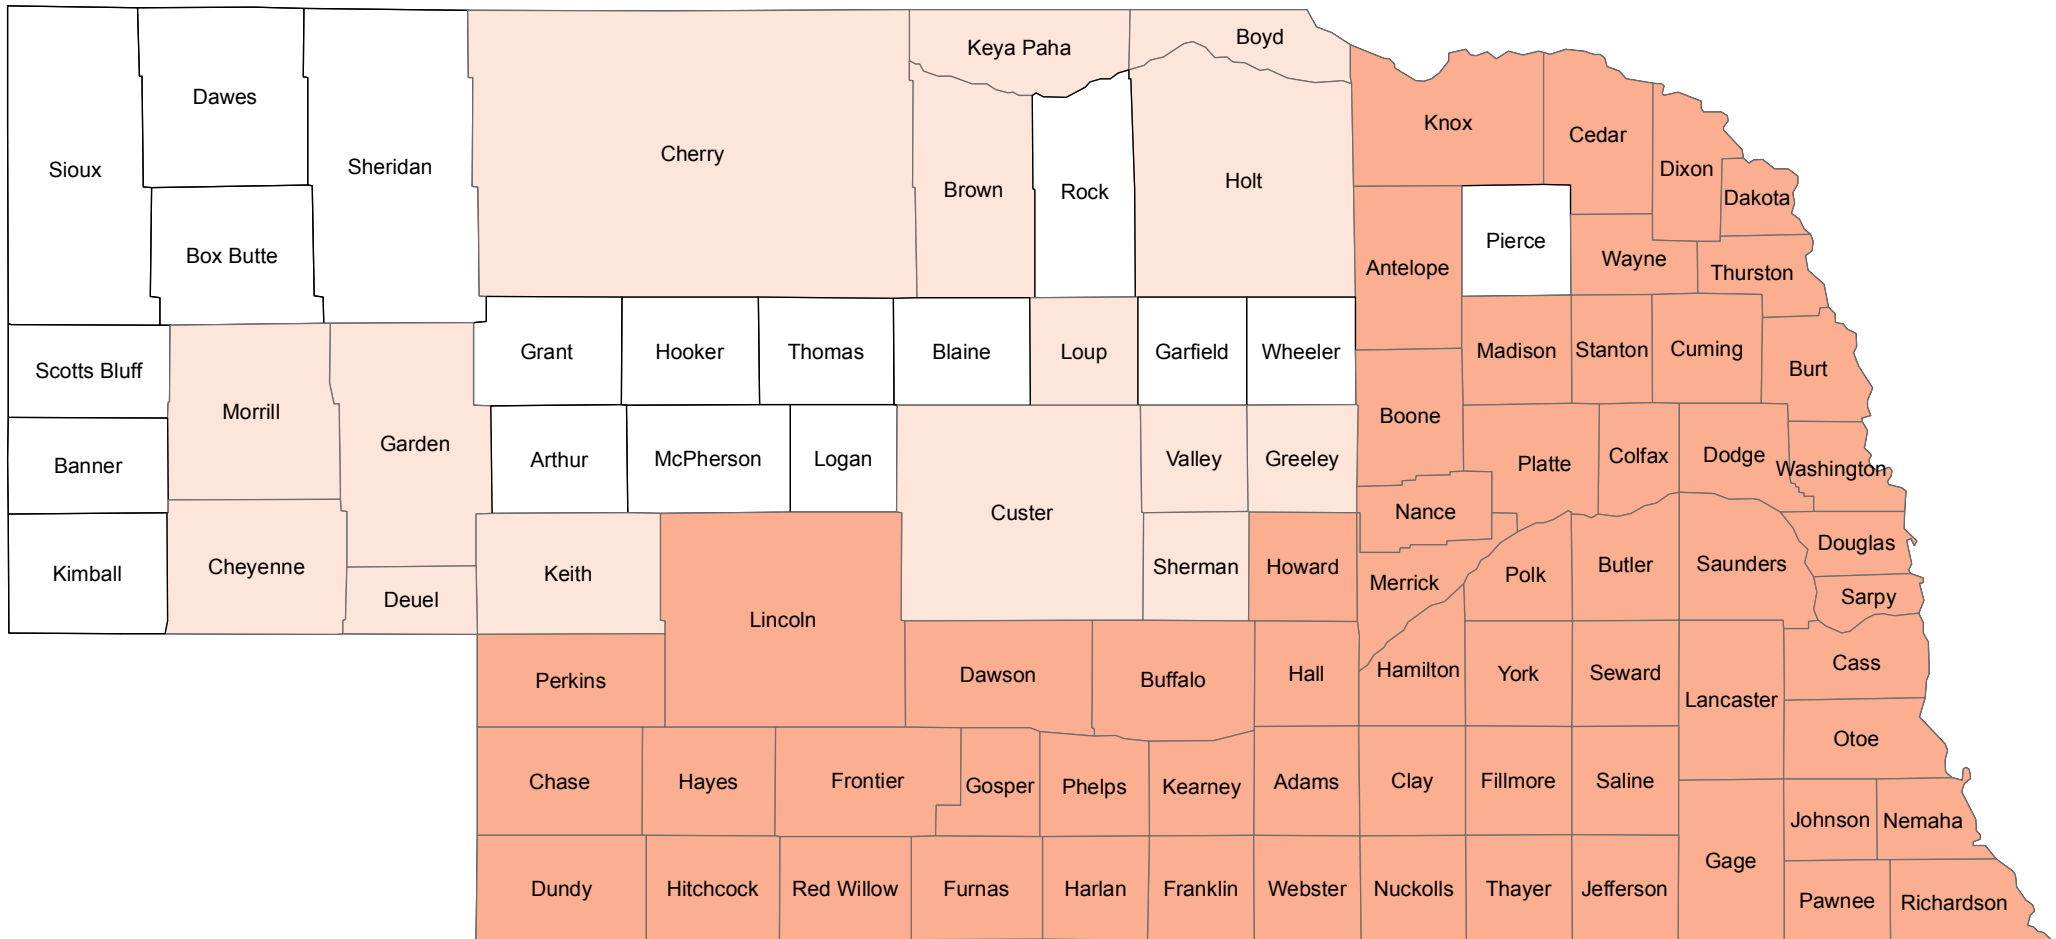

Nebraska

2016 Crop Year Final Planting Dates for Grain Sorghum

Final Planting Date

Source: Risk Management Agency
 Map Created by: RMA, Topeka Regional Office, Topeka KS
 Map Creation Date: January 20, 2016
 Map Projection: World Mercator

The information displayed in this map is intended to serve as an aid in displaying data provided or stored by the Risk Management Agency. It does not modify, replace, or supersede any USDA published policy provisions or procedures.