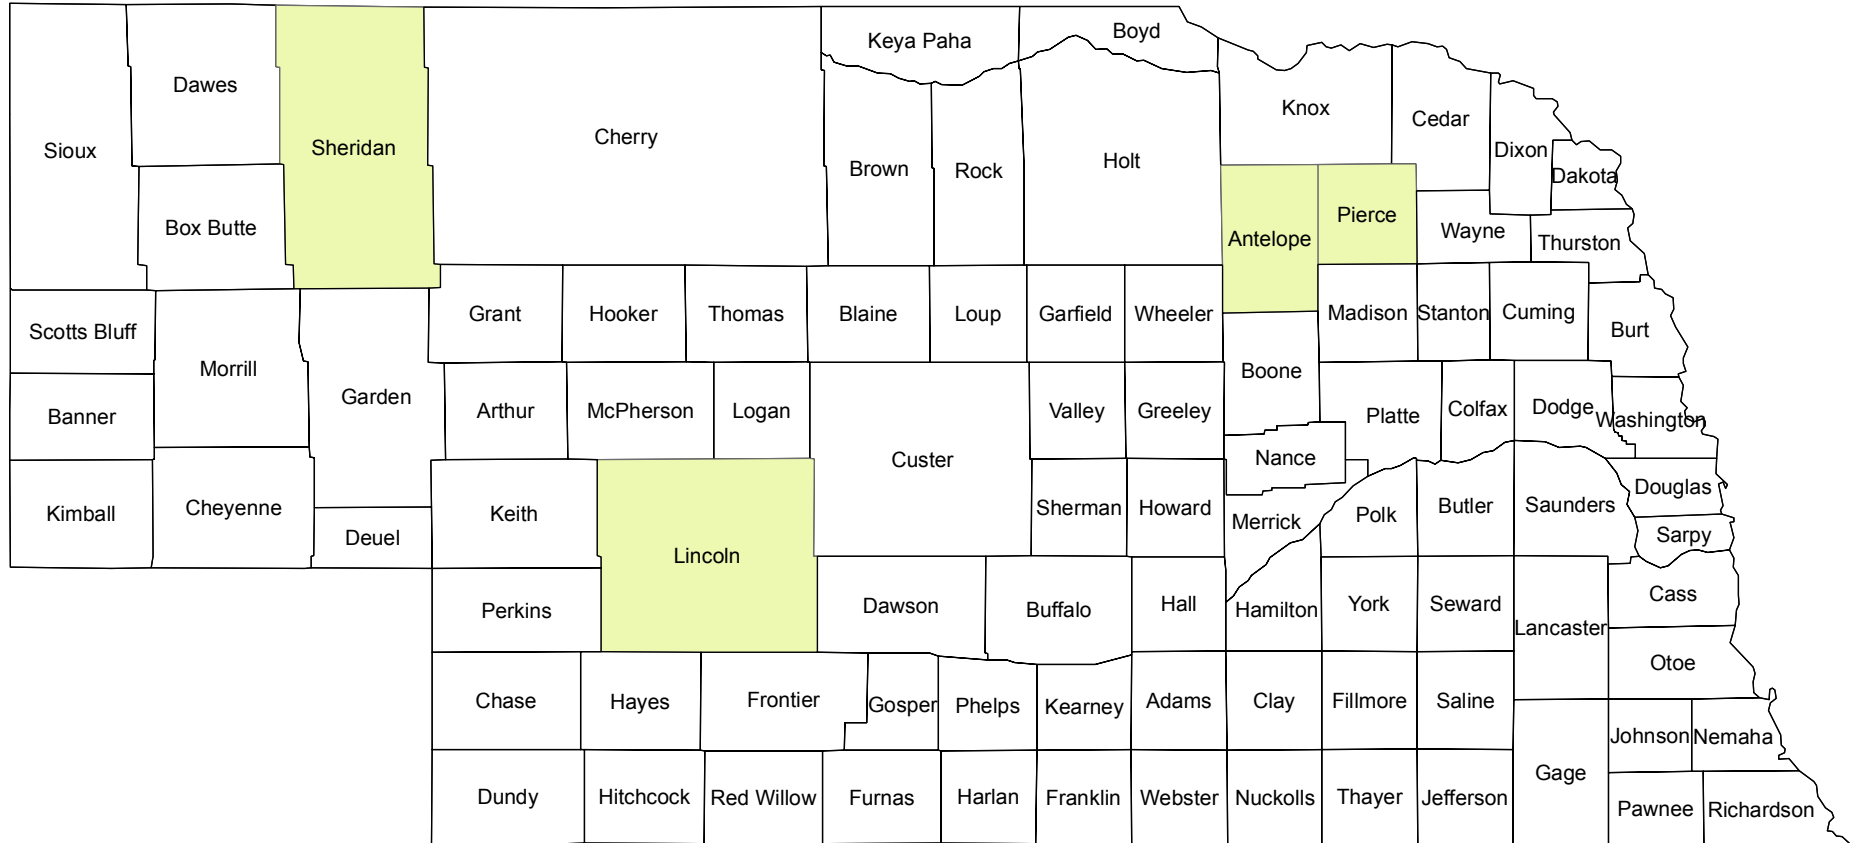

Nebraska

2016 Crop Year Final Planting Dates for Rye

Final Planting Date, 2016

September 30, 2015

Source: Risk Management Agency
 Map Created by: RMA, Topeka Regional Office, Topeka KS
 Map Creation Date: September 10, 2015
 Map Projection: World Mercator

The information displayed in this map is intended to serve as an aid in displaying data provided or stored by the Risk Management Agency. It does not modify, replace, or supersede any USDA published policy provisions or procedures.