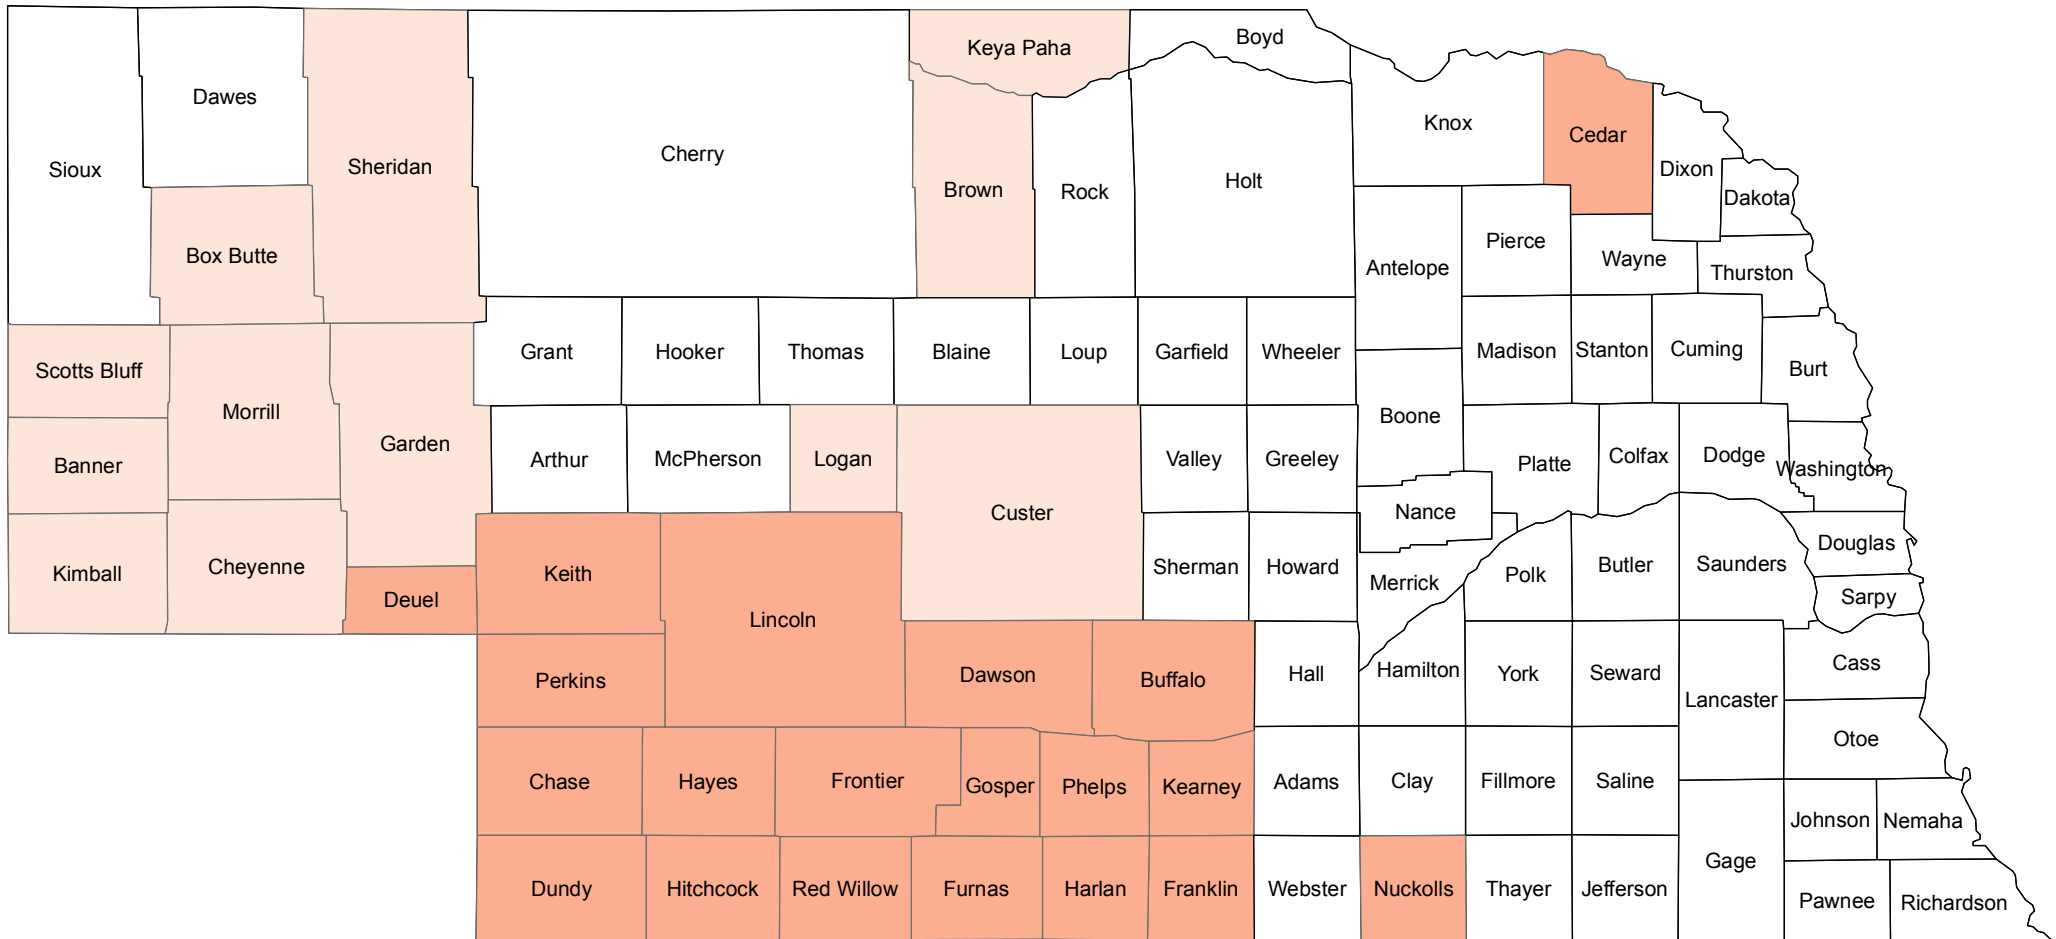

Nebraska

2016 Crop Year Final Planting Dates for Sunflowers

Final Planting Date

Source: Risk Management Agency
 Map Created by: RMA, Topeka Regional Office, Topeka KS
 Map Creation Date: January 20, 2016
 Map Projection: World Mercator

The information displayed in this map is intended to serve as an aid in displaying data provided or stored by the Risk Management Agency. It does not modify, replace, or supersede any USDA published policy provisions or procedures.