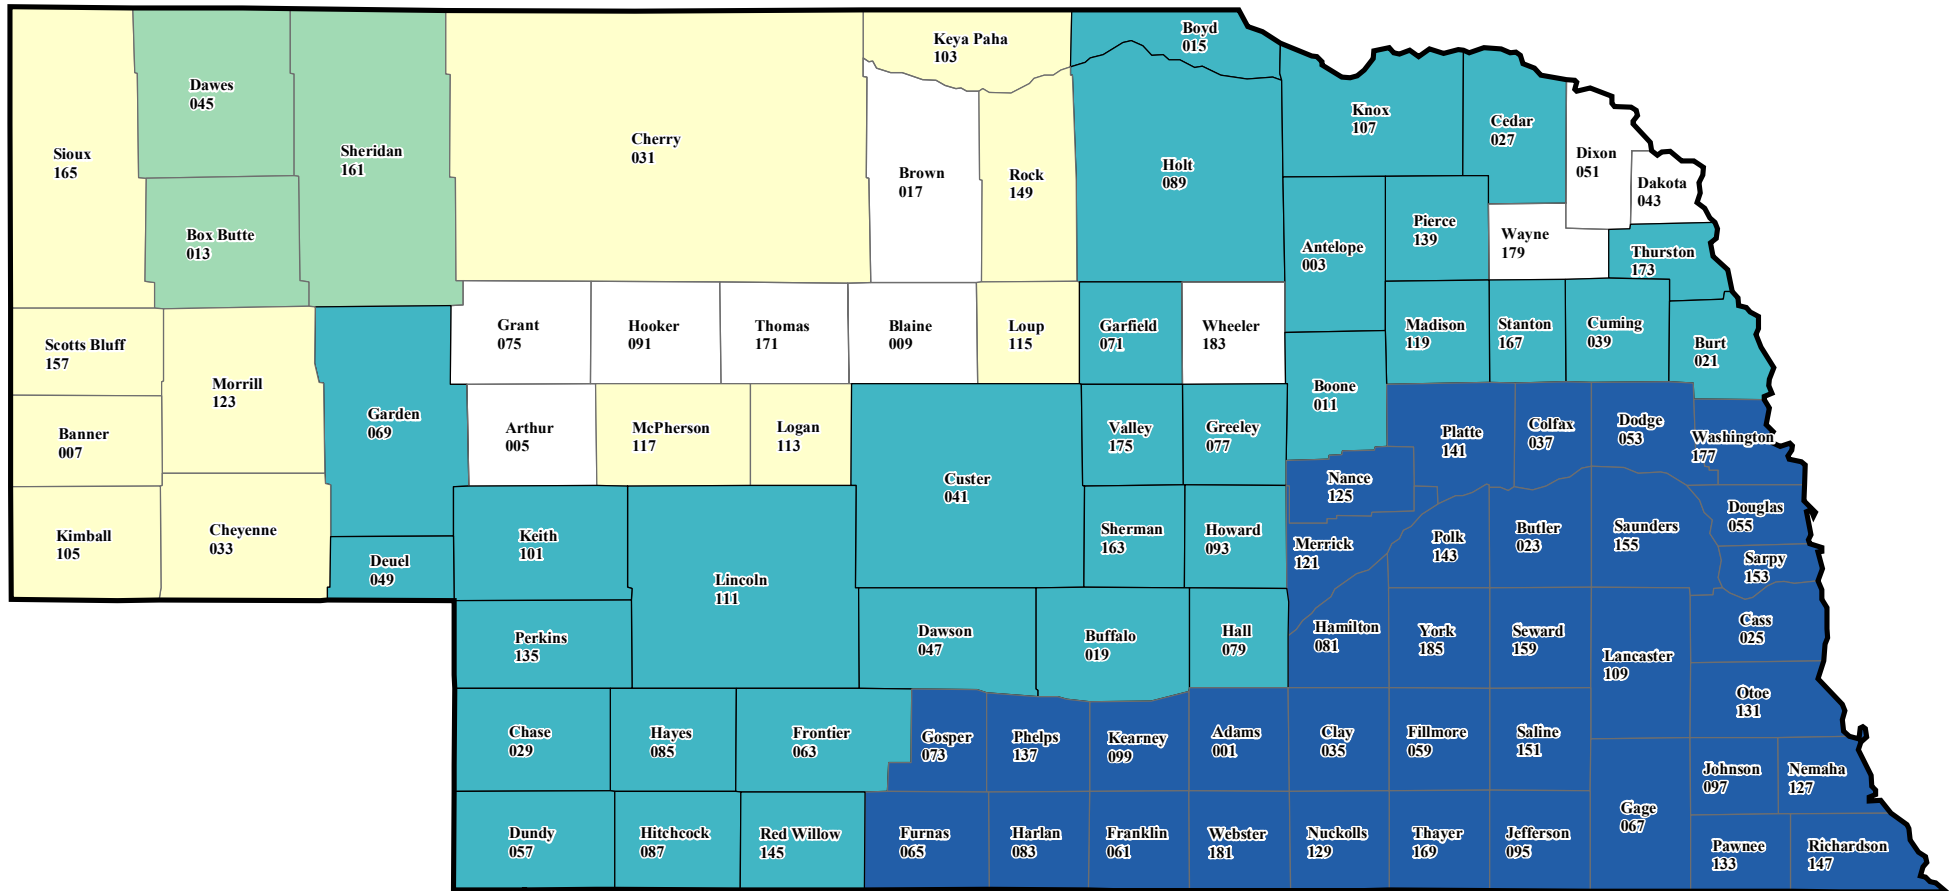

NEBRASKA

2016 Crop Year Final Planting Dates

WHEAT

Final Planting Dates, 2016

Source: Risk Management Agency
 Map Created by: RMA, Topeka Regional Office, Topeka KS
 Map Creation Date: September 10, 2015
 Map Projection: World Mercator

The information displayed in this map is intended to serve as an aid in displaying data provided or stored by the Risk Management Agency. It does not modify, replace, or supersede any USDA published policy provisions or procedures.