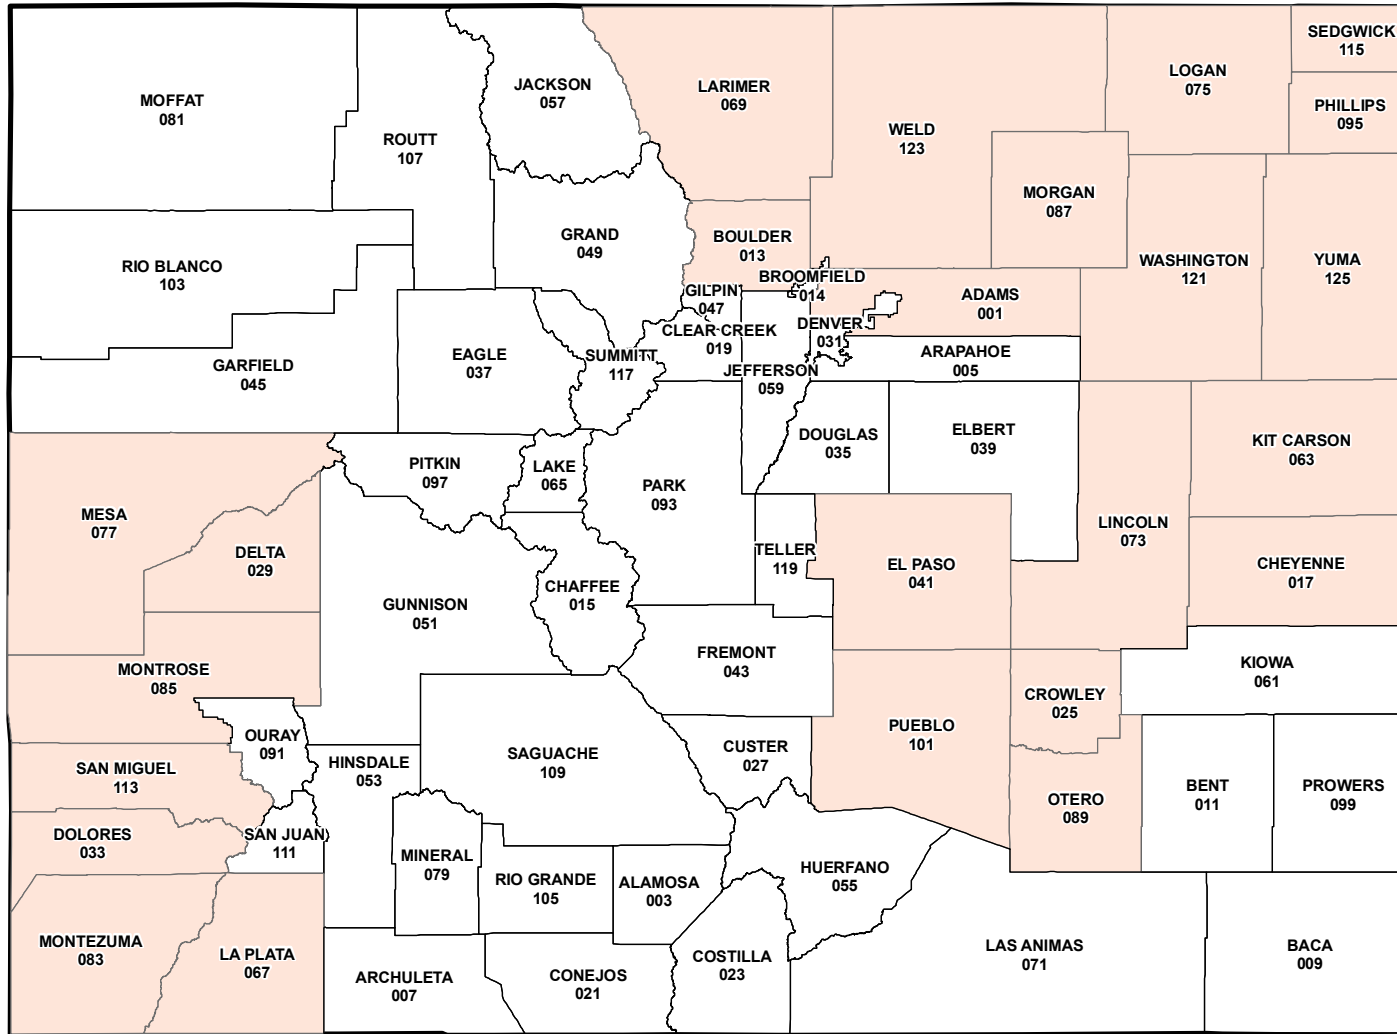

Colorado

2016 Crop Year Earliest Planting Dates for Dry Beans

Earliest Planting Dates

May 15, 2016

Source: Risk Management Agency
 Map Created by: RMA, Topeka Regional Office, Topeka KS
 Map Creation Date: January 20, 2016
 Map Projection: World Mercator

The information displayed in this map is intended to serve as an aid in displaying data provided or stored by the Risk Management Agency. It does not modify, replace, or supersede any USDA published policy provisions or procedures.