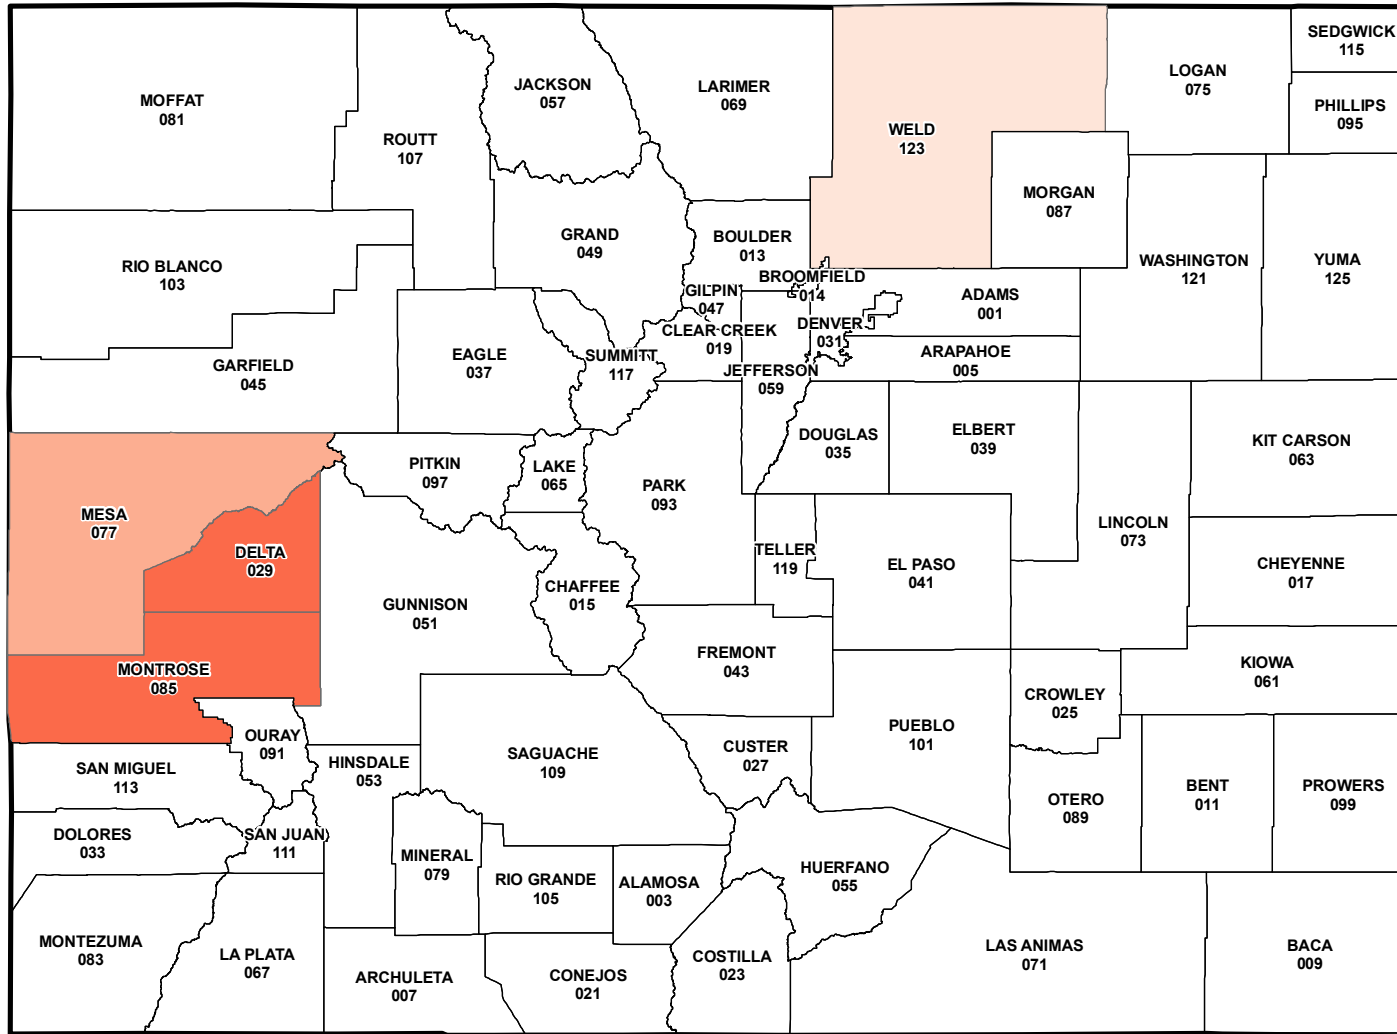

Colorado

2016 Crop Year Earliest Planting Dates for Fresh Market Sweetcorn

Earliest Planting Dates

Source: Risk Management Agency
 Map Created by: RMA, Topeka Regional Office, Topeka KS
 Map Creation Date: January 20, 2016
 Map Projection: World Mercator

The information displayed in this map is intended to serve as an aid in displaying data provided or stored by the Risk Management Agency. It does not modify, replace, or supersede any USDA published policy provisions or procedures.