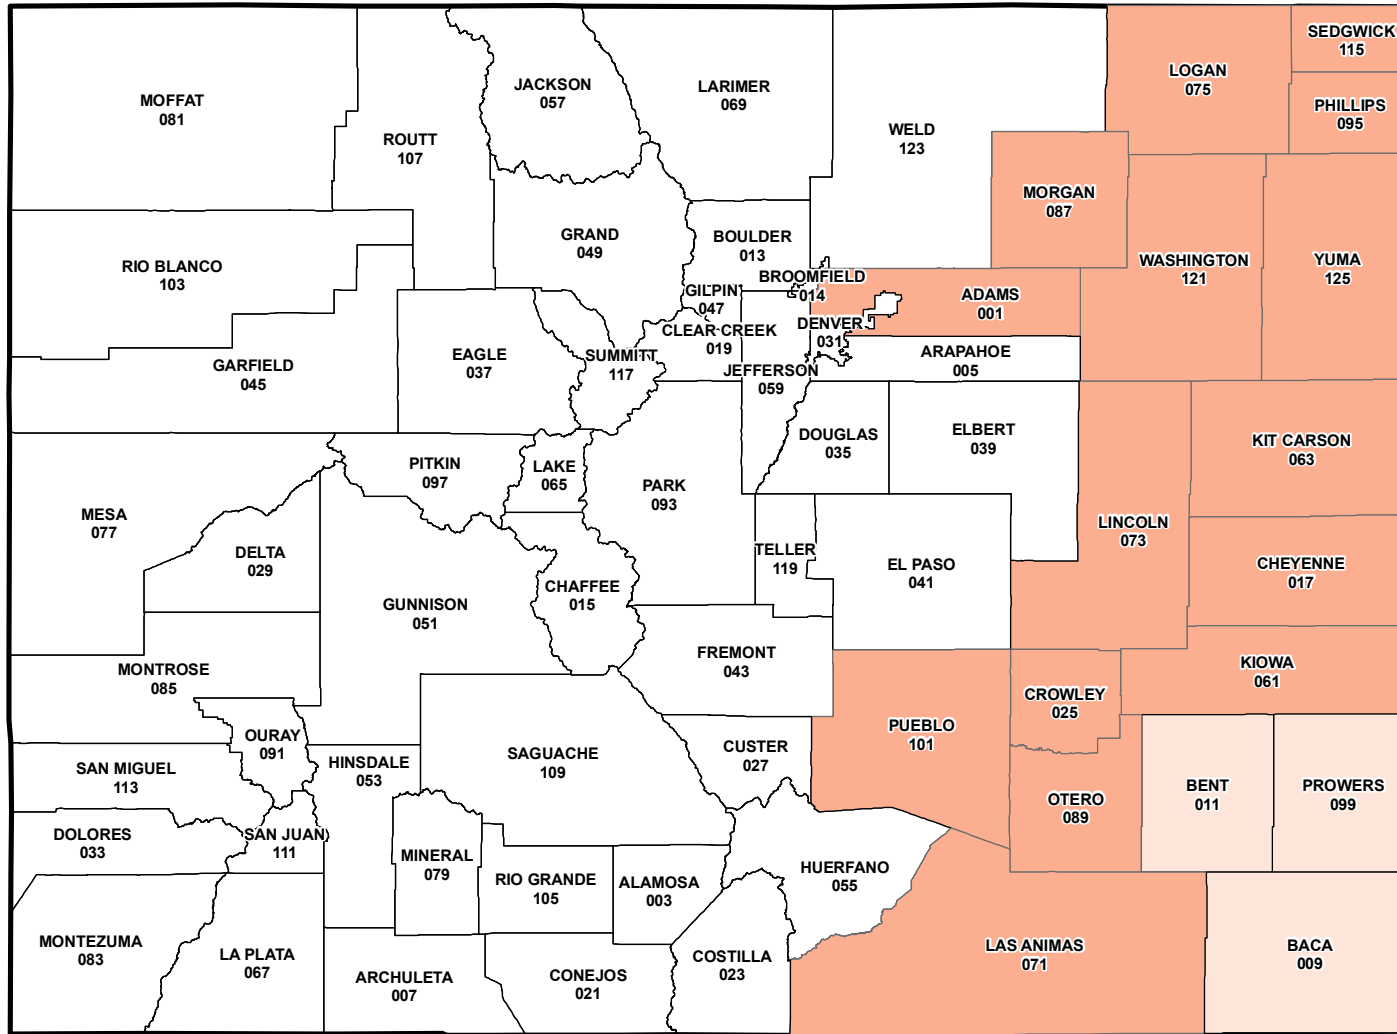

Colorado

2016 Crop Year Earliest Planting Dates for Grain Sorghum

Earliest Planting Dates

Source: Risk Management Agency
 Map Created by: RMA, Topeka Regional Office, Topeka KS
 Map Creation Date: January 20, 2016
 Map Projection: World Mercator

The information displayed in this map is intended to serve as an aid in displaying data provided or stored by the Risk Management Agency. It does not modify, replace, or supersede any USDA published policy provisions or procedures.