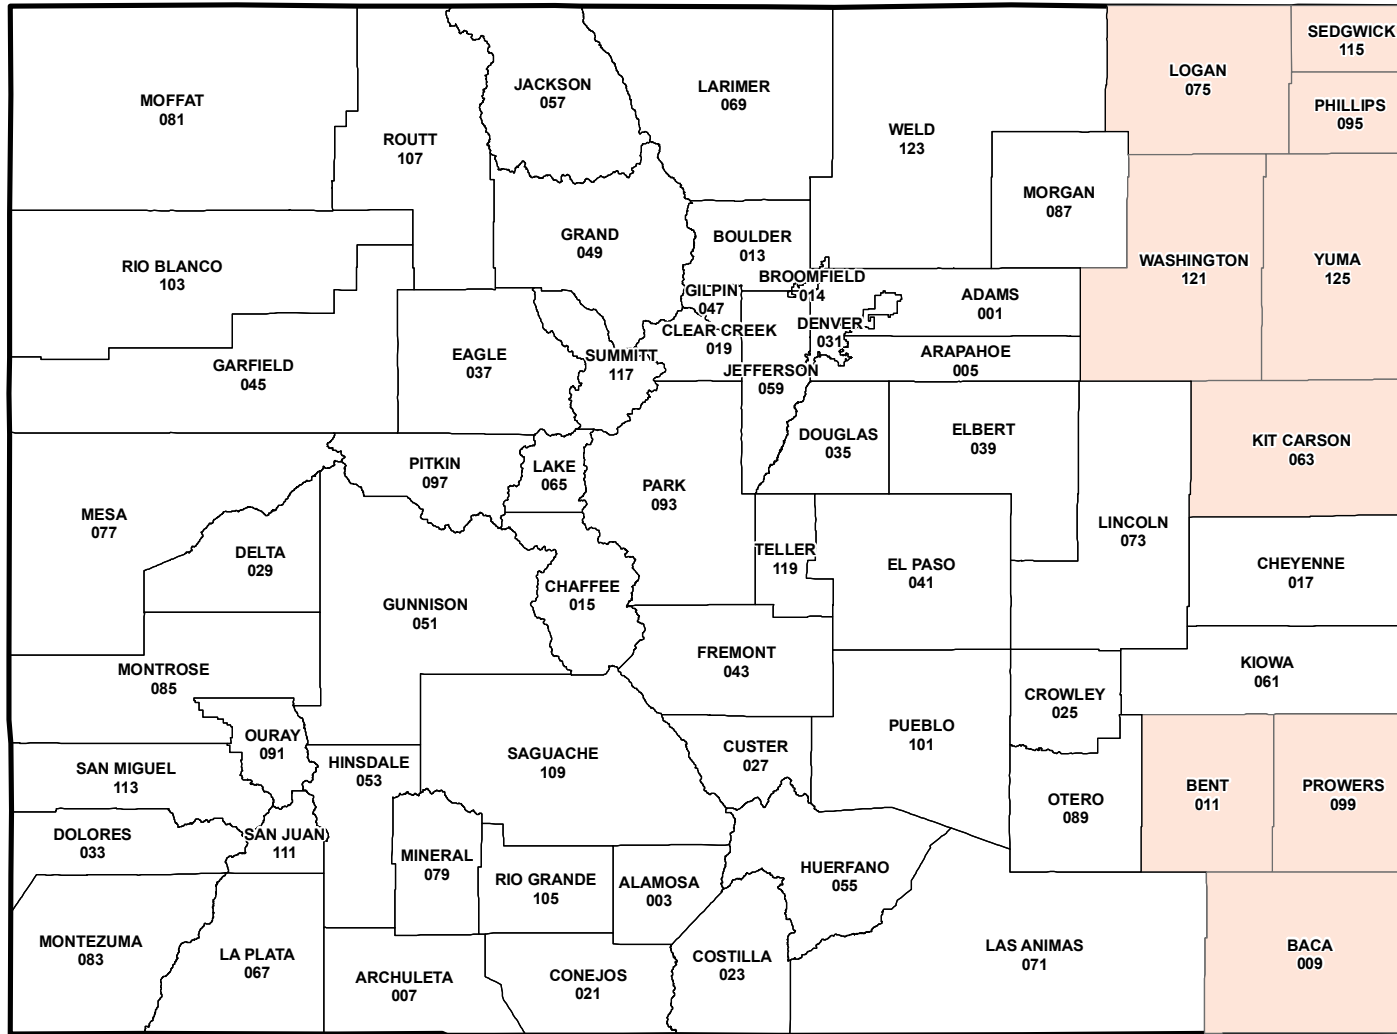

Colorado

2016 Crop Year Earliest Planting Dates for Soybeans

Earliest Planting Dates

May 05, 2016

Source: Risk Management Agency
 Map Created by: RMA, Topeka Regional Office, Topeka KS
 Map Creation Date: January 20, 2016
 Map Projection: World Mercator

The information displayed in this map is intended to serve as an aid in displaying data provided or stored by the Risk Management Agency. It does not modify, replace, or supersede any USDA published policy provisions or procedures.