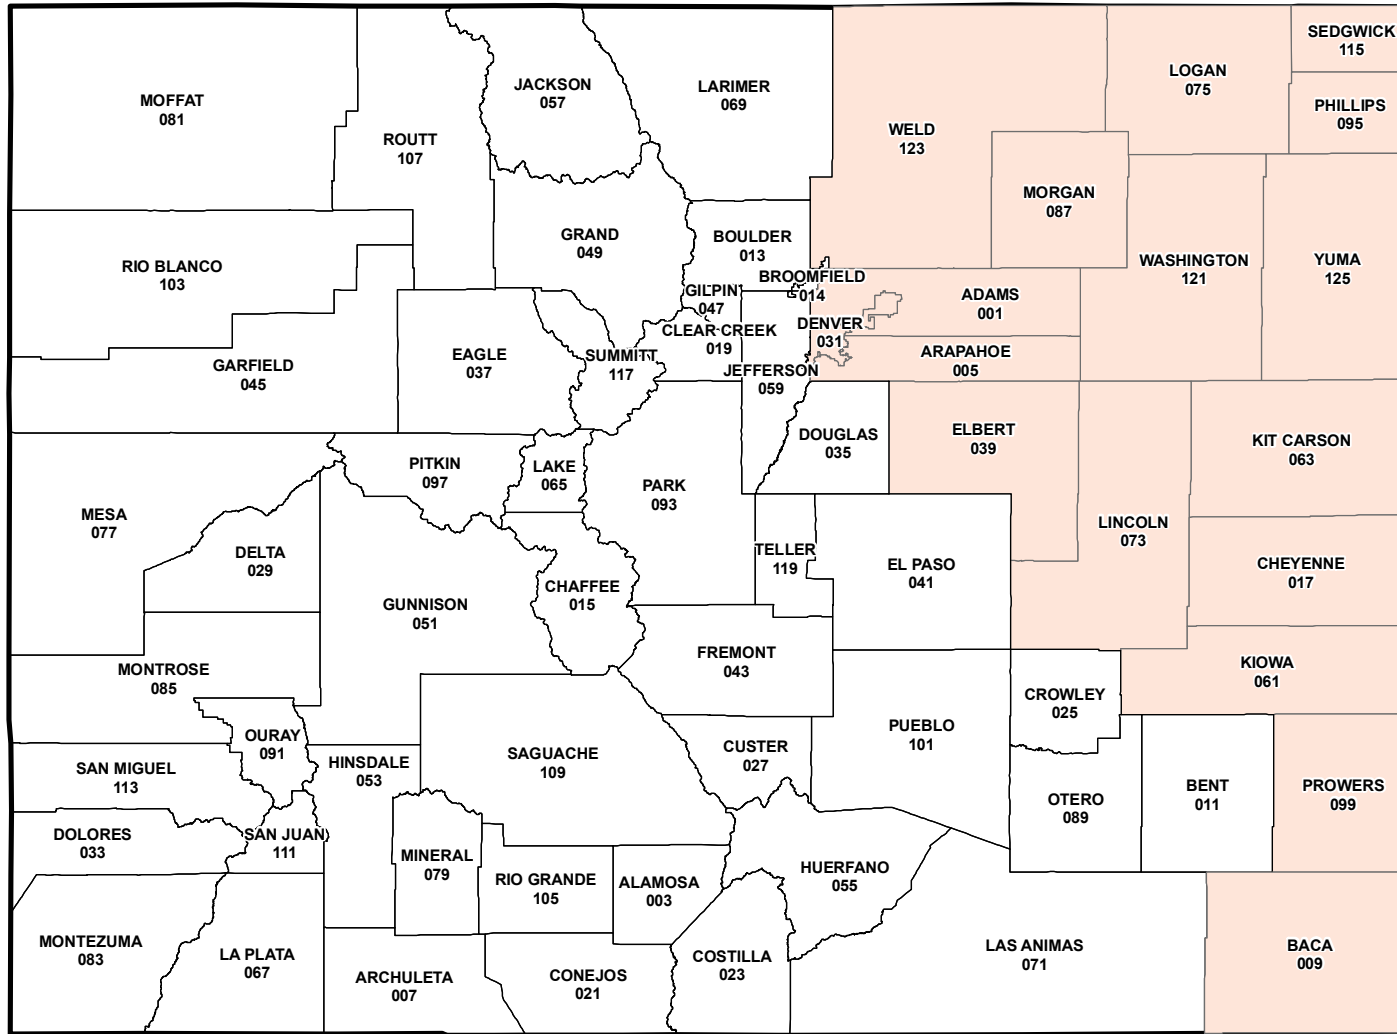

Colorado

2016 Crop Year Earliest Planting Dates for Sunflowers

Earliest Planting Dates

May 15, 2016

Source: Risk Management Agency
 Map Created by: RMA, Topeka Regional Office, Topeka KS
 Map Creation Date: January 20, 2016
 Map Projection: World Mercator

The information displayed in this map is intended to serve as an aid in displaying data provided or stored by the Risk Management Agency. It does not modify, replace, or supersede any USDA published policy provisions or procedures.