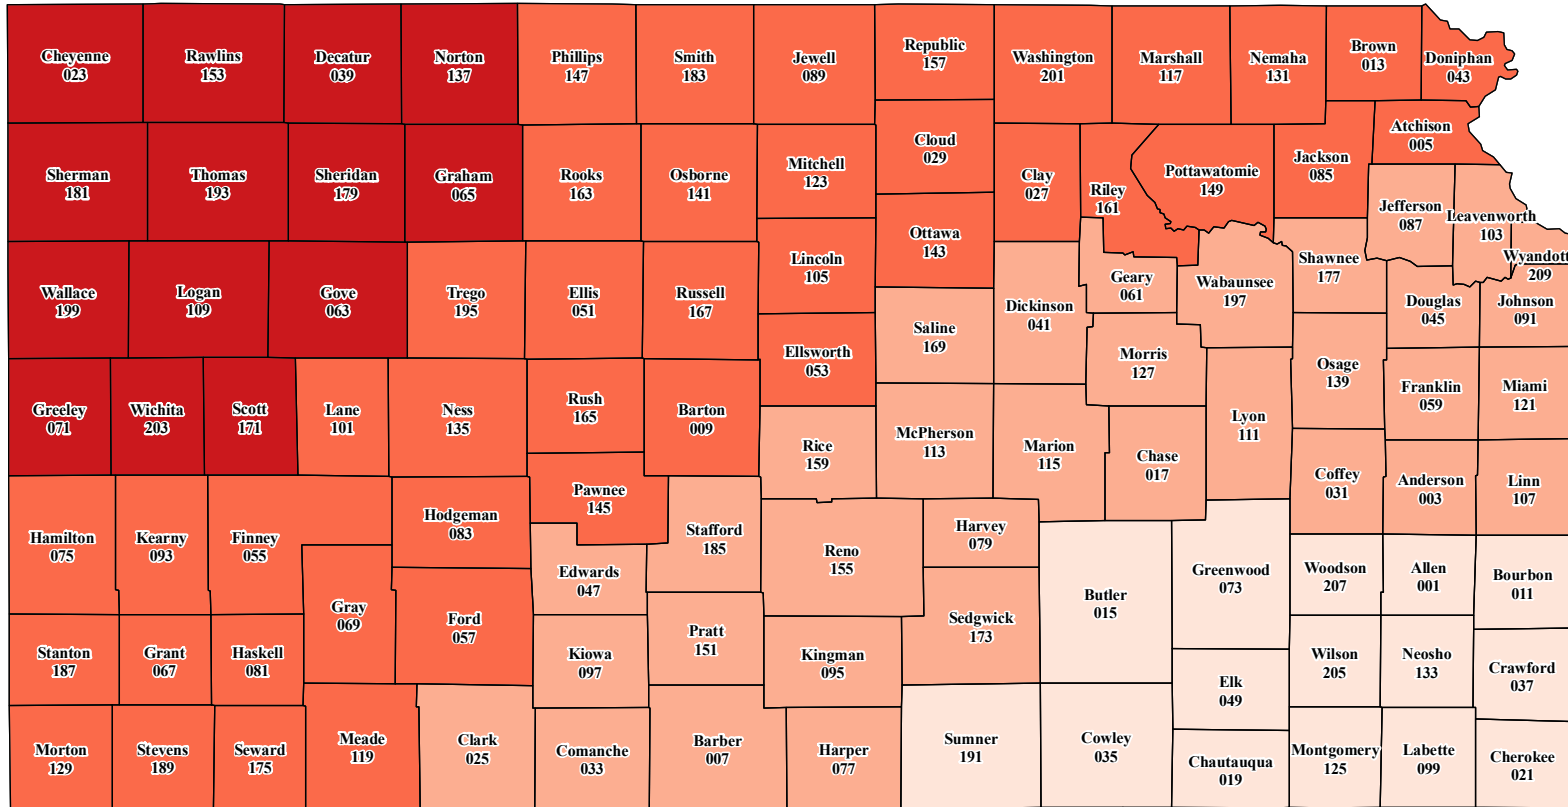

Kansas

2016 Crop Year Earliest Planting Dates for Corn

Earliest Planting Dates

Source: Risk Management Agency
 Map Created by: RMA, Topeka Regional Office, Topeka KS
 Map Creation Date: September 10, 2015
 Map Projection: World Mercator

The information displayed in this map is intended to serve as an aid in displaying data provided or stored by the Risk Management Agency. It does not modify, replace, or supersede any USDA published policy provisions or procedures.