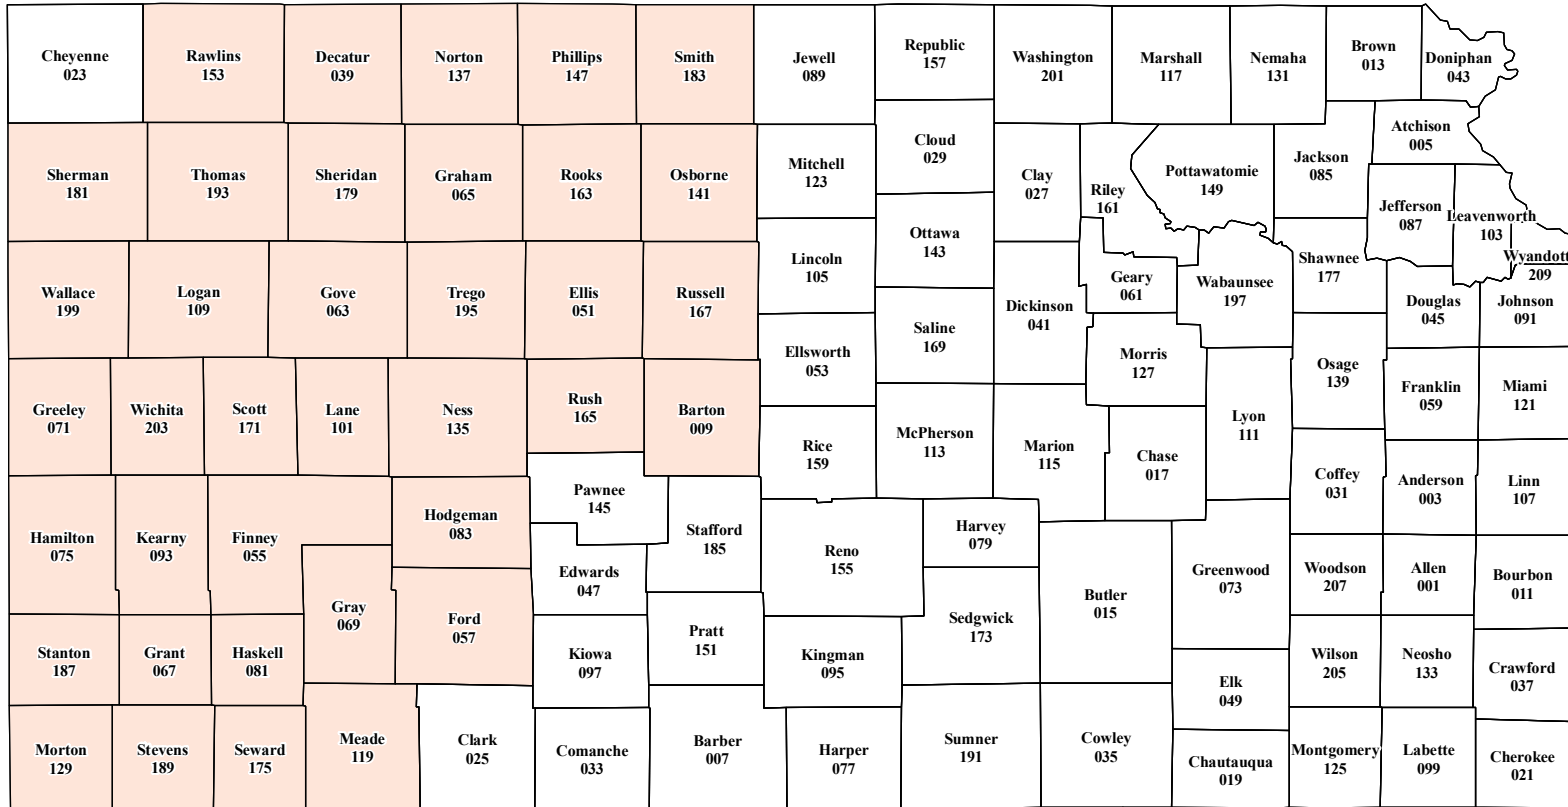

Kansas

2016 Crop Year Earliest Planting Date for Silage Sorghum

Earliest Planting Date

April 26, 2016

Source: Risk Management Agency
 Map Created by: RMA, Topeka Regional Office, Topeka KS
 Map Creation Date: January 20, 2016
 Map Projection: World Mercator

The information displayed in this map is intended to serve as an aid in displaying data provided or stored by the Risk Management Agency. It does not modify, replace, or supersede any USDA published policy provisions or procedures.