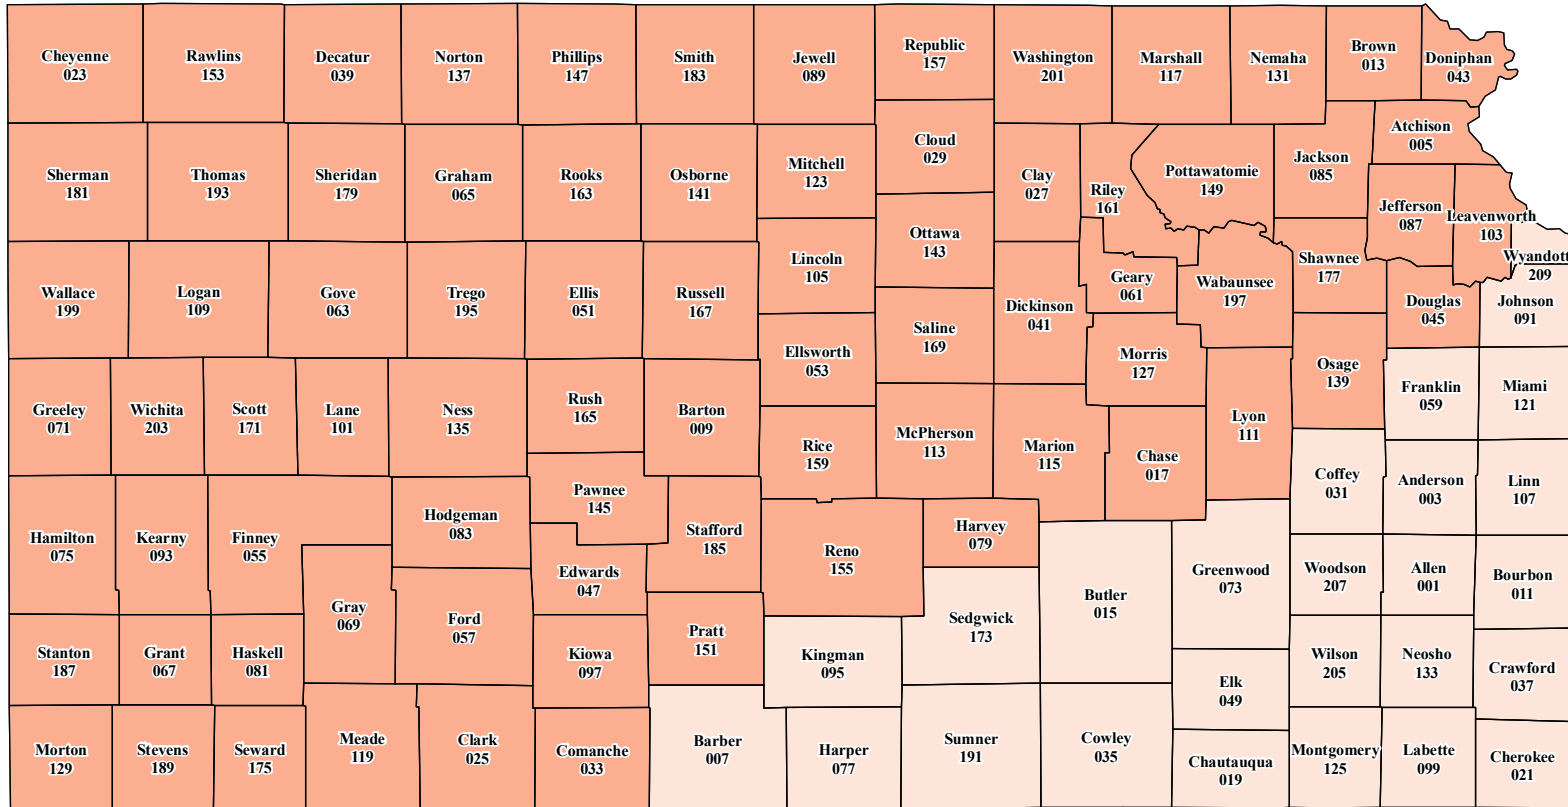

Kansas

2016 Crop Year Earliest Planting Date for Soybeans

Earliest Planting Date

Source: Risk Management Agency
 Map Created by: RMA, Topeka Regional Office, Topeka KS
 Map Creation Date: January 20, 2016
 Map Projection: World Mercator

The information displayed in this map is intended to serve as an aid in displaying data provided or stored by the Risk Management Agency. It does not modify, replace, or supersede any USDA published policy provisions or procedures.