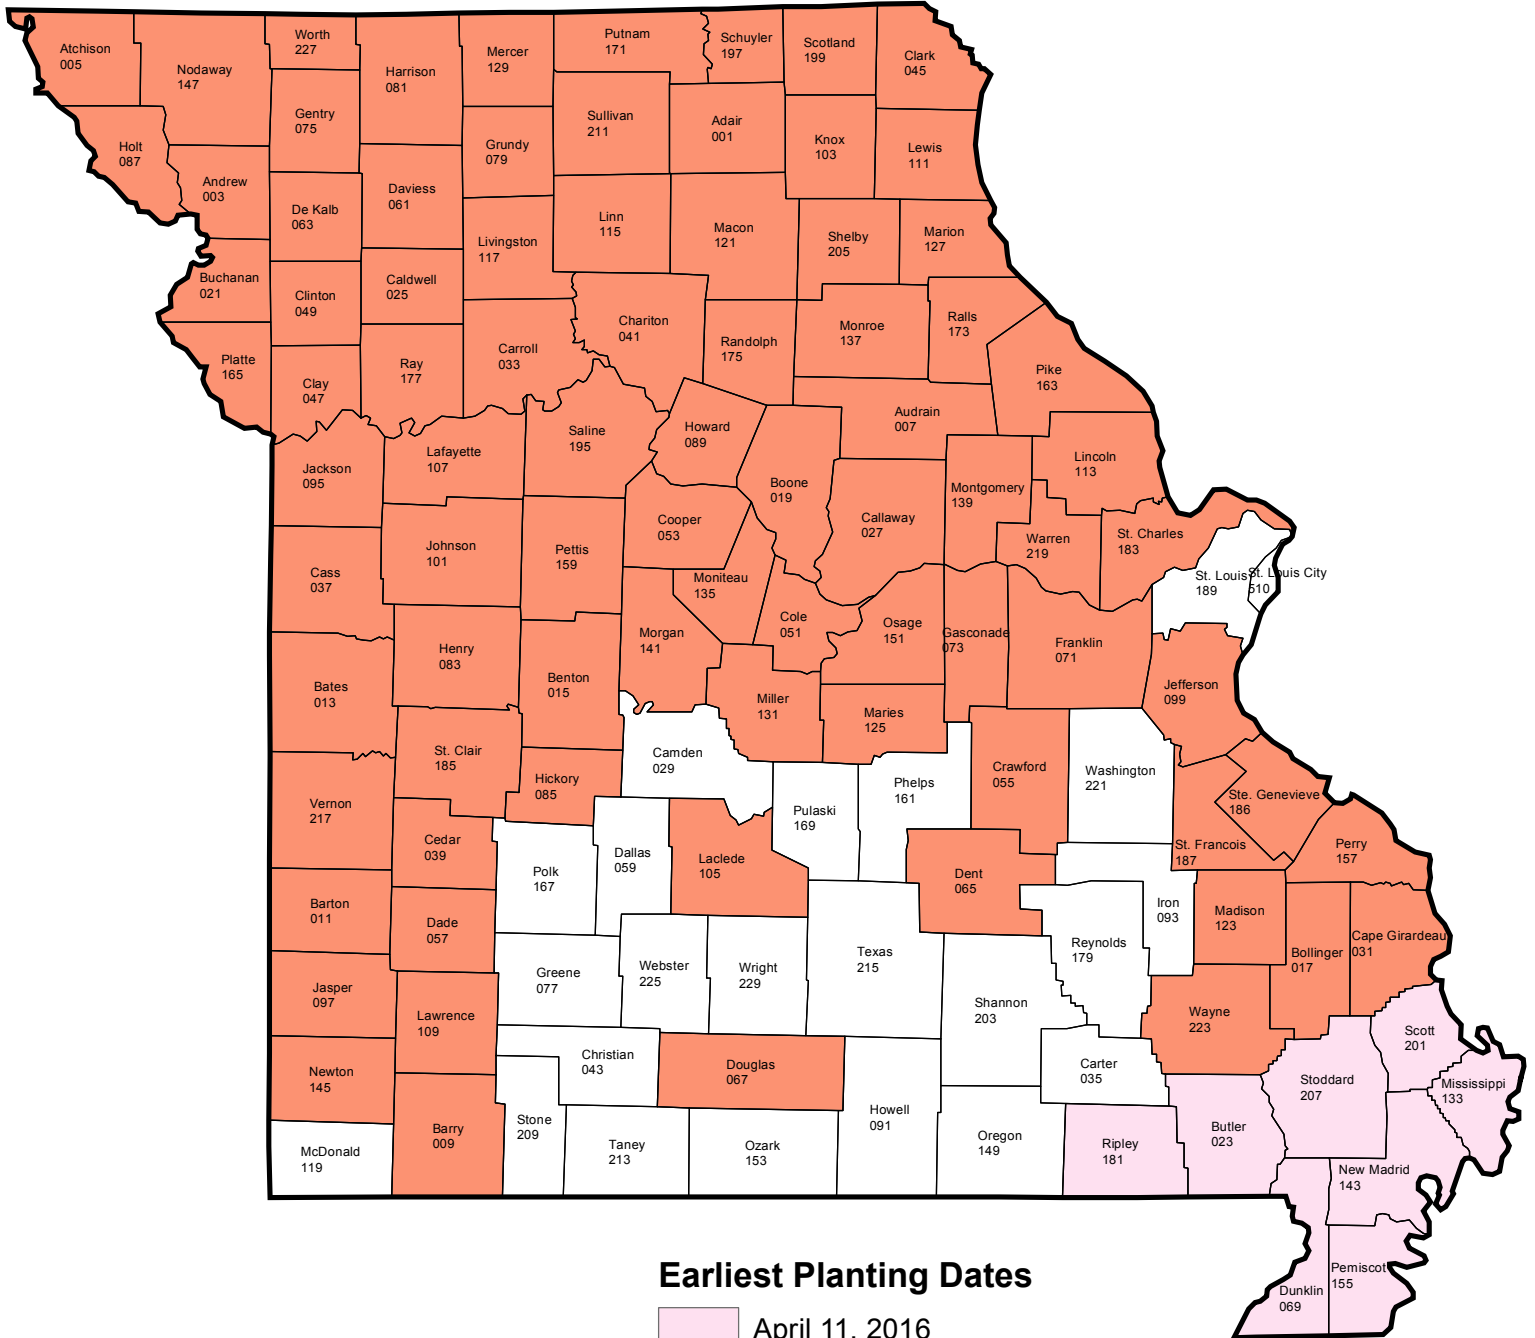

MISSOURI

2016 Crop Year Earliest Planting Dates

Grain Sorghum

Earliest Planting Dates

- April 11, 2016
- April 21, 2016

Source: Risk Management Agency
 Map Created by: RMA, Topeka Regional Office, Topeka KS
 Map Creation Date: January 12, 2016
 Map Projection: World Mercator

The information displayed in this map is intended to serve as an aid in displaying data provided or stored by the Risk Management Agency. It does not modify, replace, or supersede any USDA published policy provisions or procedures.