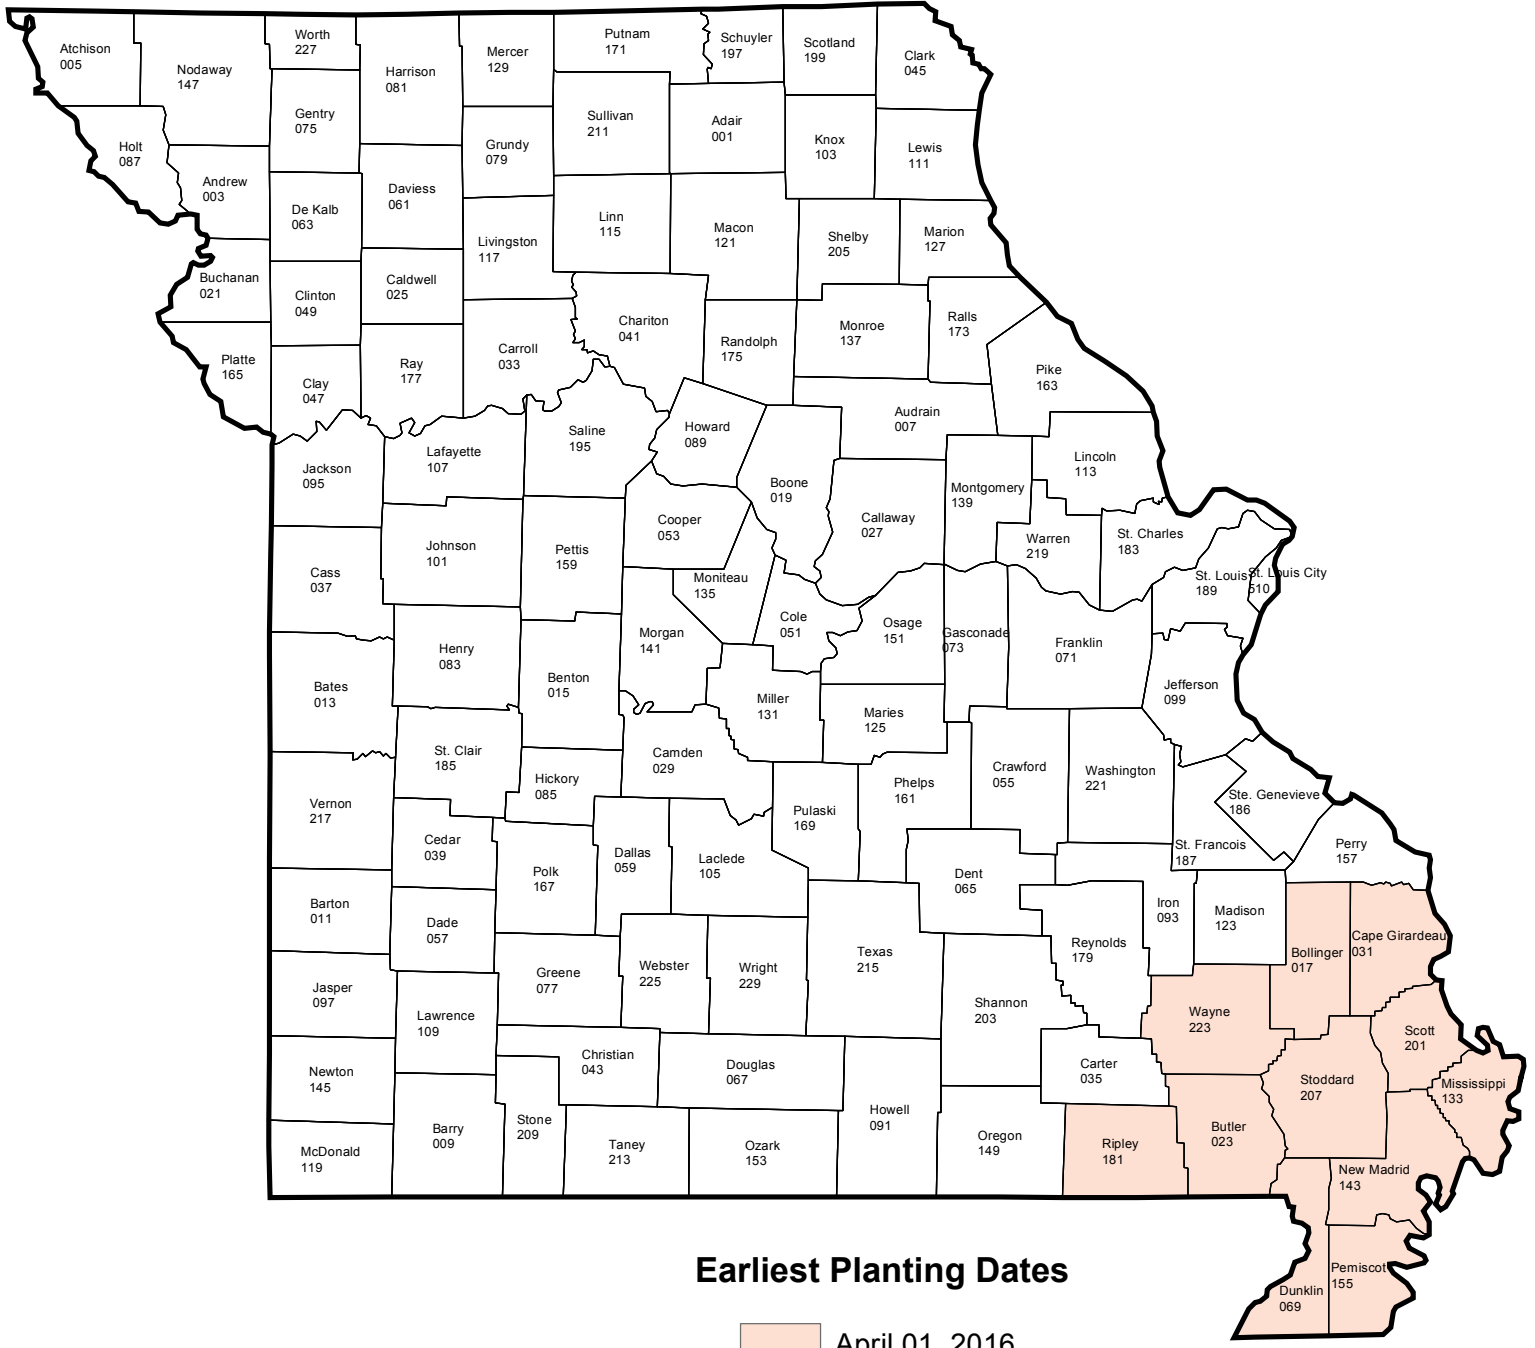

# MISSOURI

## 2016 Crop Year Earliest Planting Dates

### Rice

Source: Risk Management Agency  
 Map Created by: RMA, Topeka Regional Office, Topeka KS  
 Map Creation Date: January 12, 2016  
 Map Projection: World Mercator

The information displayed in this map is intended to serve as an aid in displaying data provided or stored by the Risk Management Agency. It does not modify, replace, or supersede any USDA published policy provisions or procedures.