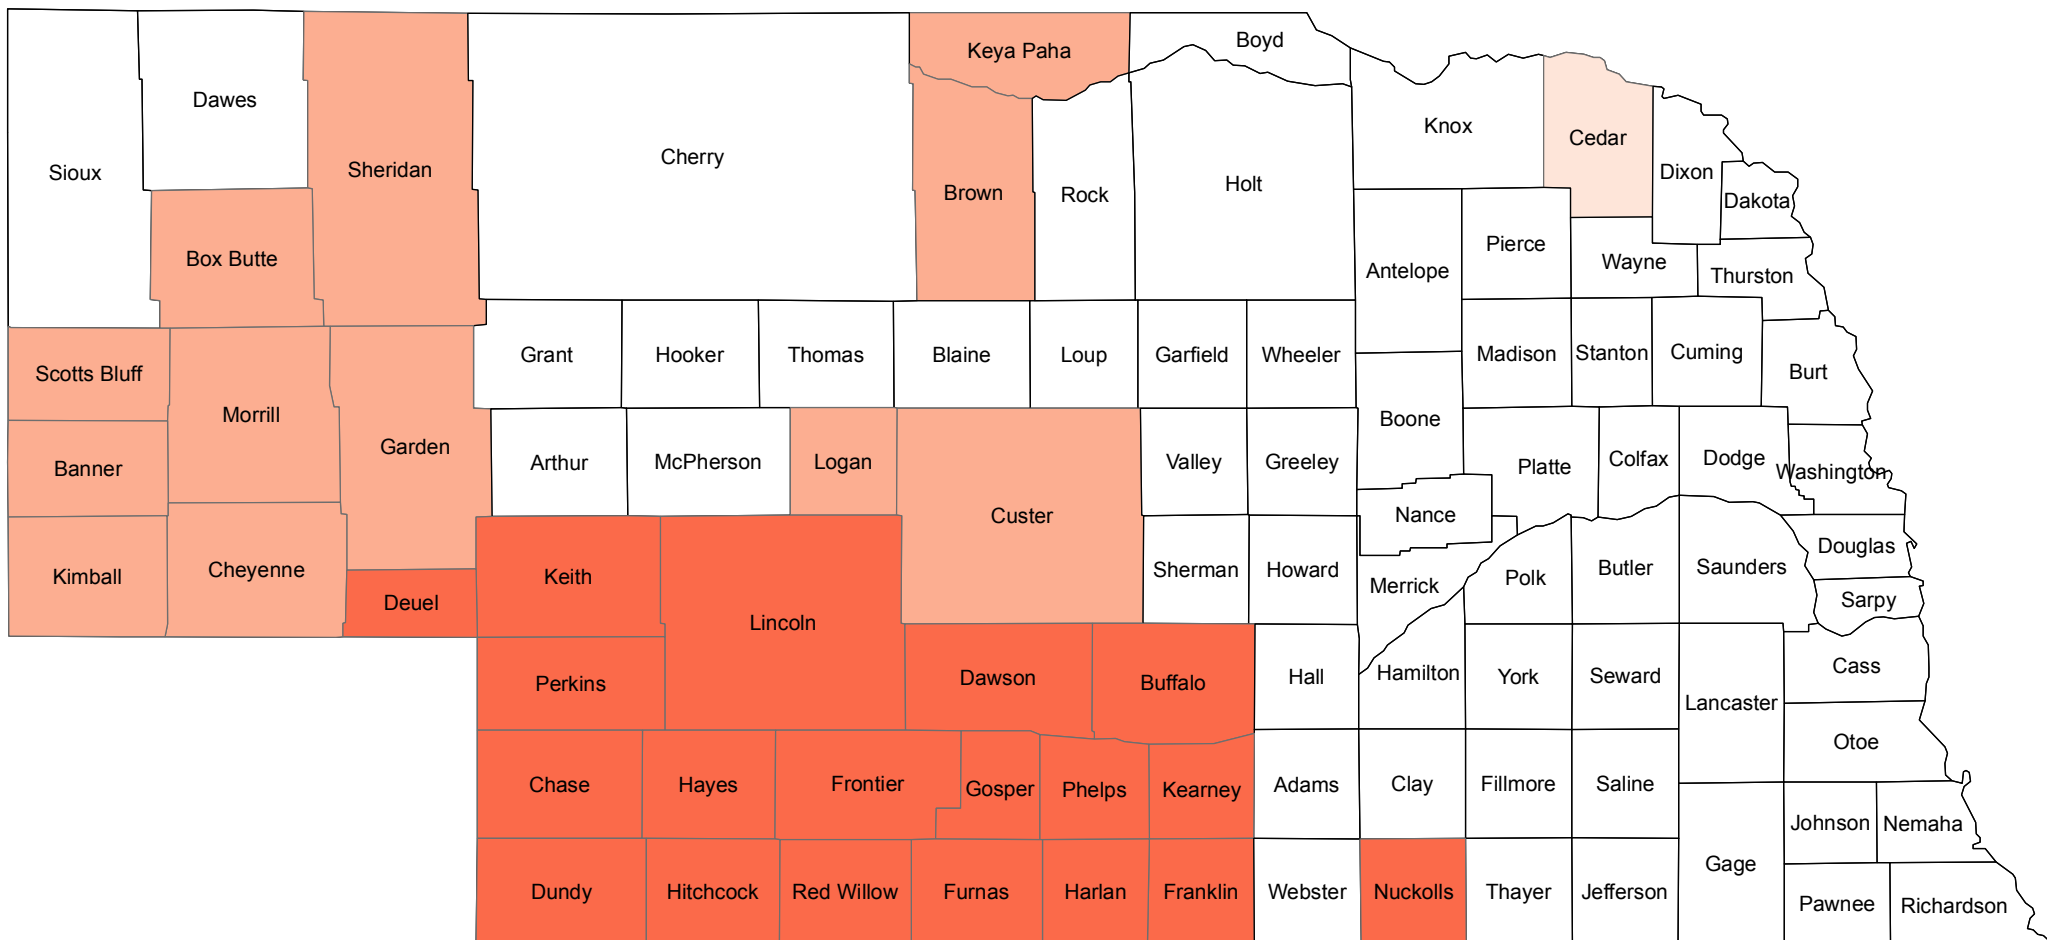

Nebraska

2016 Crop Year Earliest Planting Dates for Sunflowers

Earliest Planting Date

- April 26, 2016
- May 01, 2016
- May 06, 2016

Source: Risk Management Agency
 Map Created by: RMA, Topeka Regional Office, Topeka KS
 Map Creation Date: January 20, 2016
 Map Projection: World Mercator

The information displayed in this map is intended to serve as an aid in displaying data provided or stored by the Risk Management Agency. It does not modify, replace, or supersede any USDA published policy provisions or procedures.