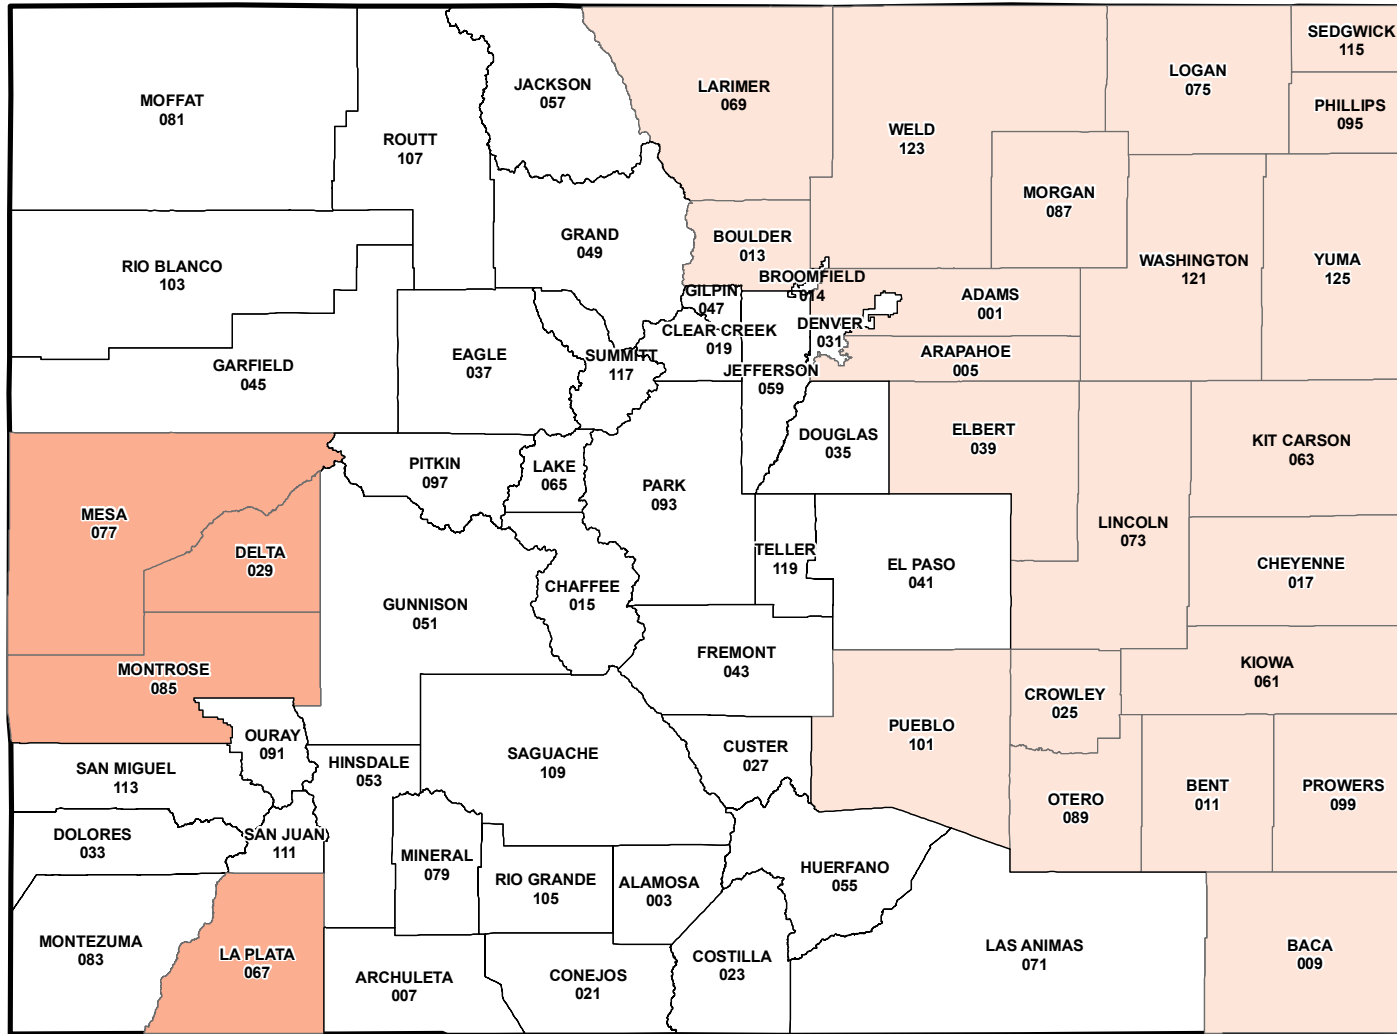

Colorado

2017 Crop Year Final Planting Dates for Corn

Final Planting Dates

Source: Risk Management Agency
 Map Created by: RMA, Topeka Regional Office, Topeka KS
 Map Creation Date: February 2, 2017
 Map Projection: World Mercator

The information displayed in this map is intended to serve as an aid in displaying data provided or stored by the Risk Management Agency. It does not modify, replace, or supersede any USDA published policy provisions or procedures.