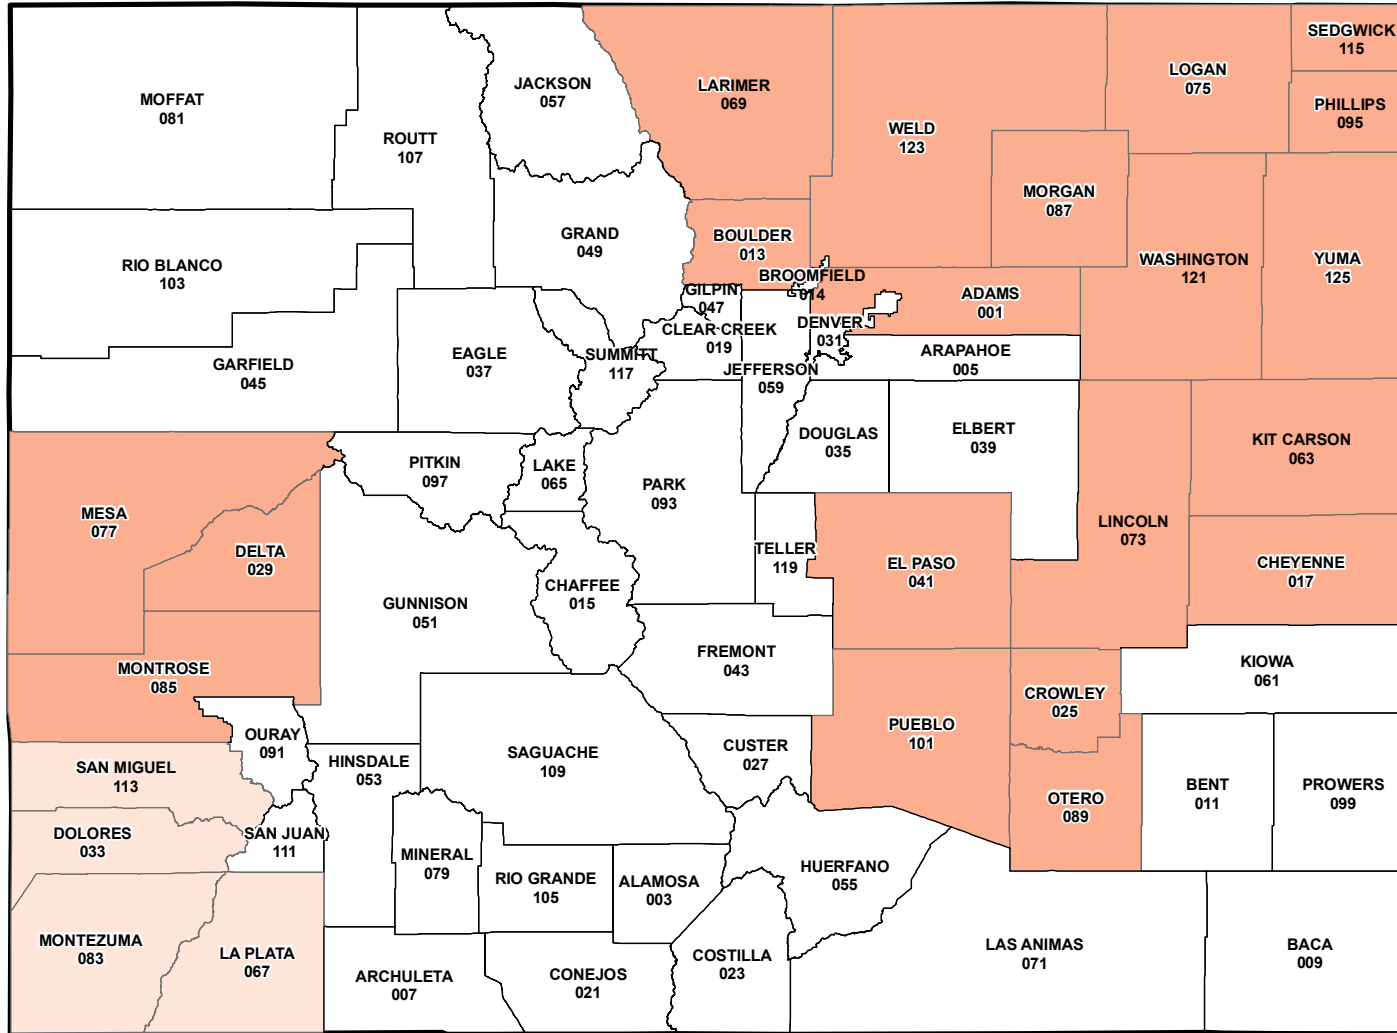

Colorado

2017 Crop Year Final Planting Dates for Dry Beans

Final Planting Dates

Source: Risk Management Agency
 Map Created by: RMA, Topeka Regional Office, Topeka KS
 Map Creation Date: February 1, 2017
 Map Projection: World Mercator

The information displayed in this map is intended to serve as an aid in displaying data provided or stored by the Risk Management Agency. It does not modify, replace, or supersede any USDA published policy provisions or procedures.