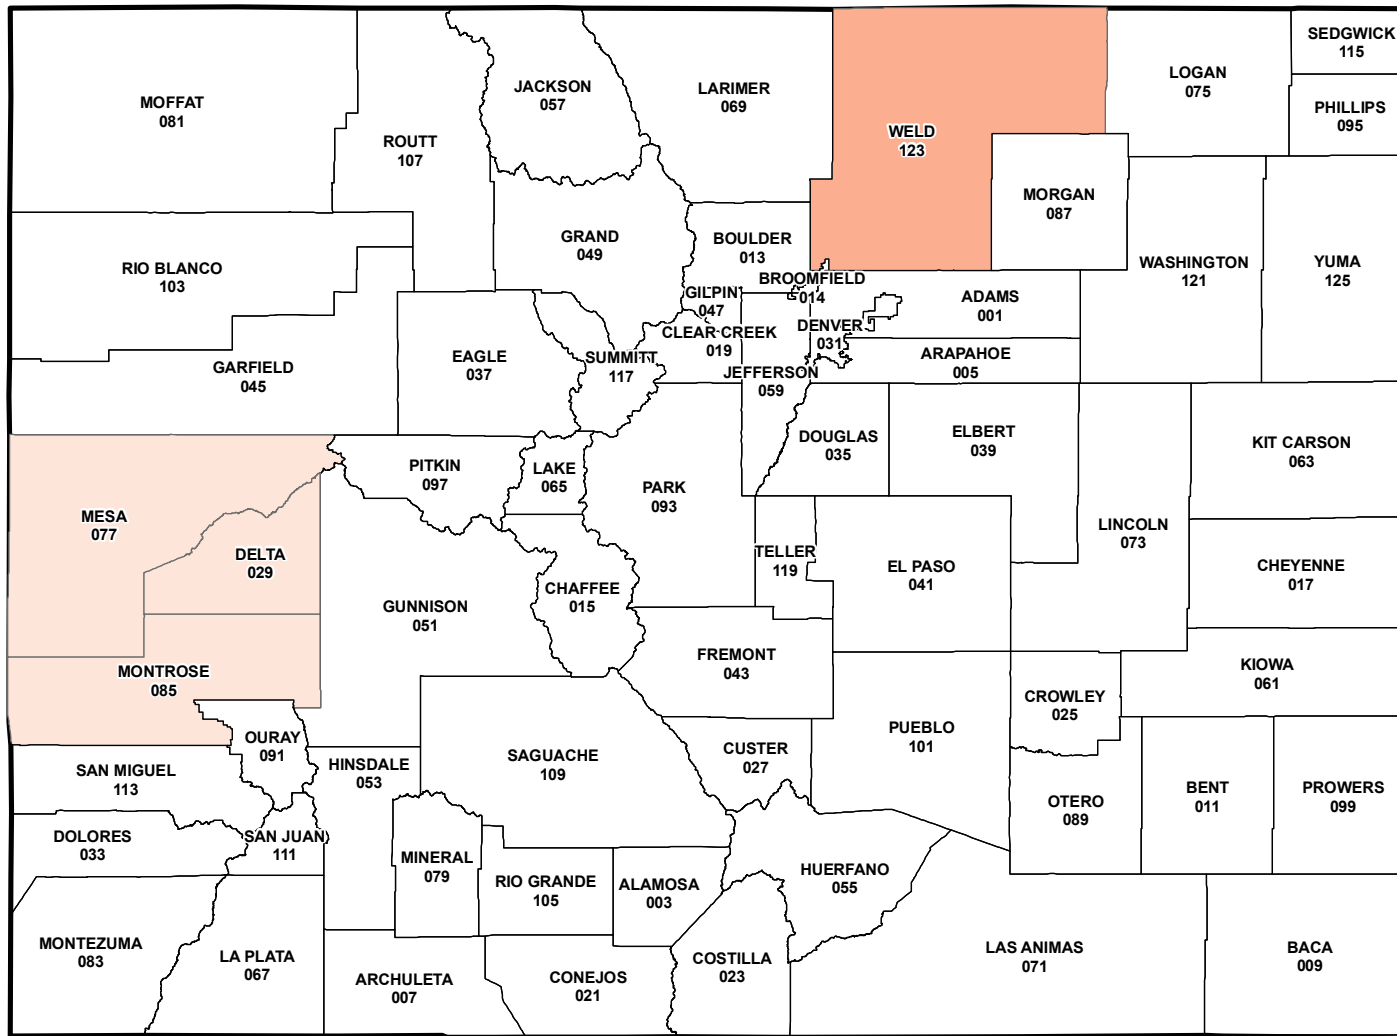

Colorado

2017 Crop Year Final Planting Dates for Fresh Market Sweet Corn

Final Planting Dates

Source: Risk Management Agency
 Map Created by: RMA, Topeka Regional Office, Topeka KS
 Map Creation Date: February 1, 2017
 Map Projection: World Mercator

The information displayed in this map is intended to serve as an aid in displaying data provided or stored by the Risk Management Agency. It does not modify, replace, or supersede any USDA published policy provisions or procedures.