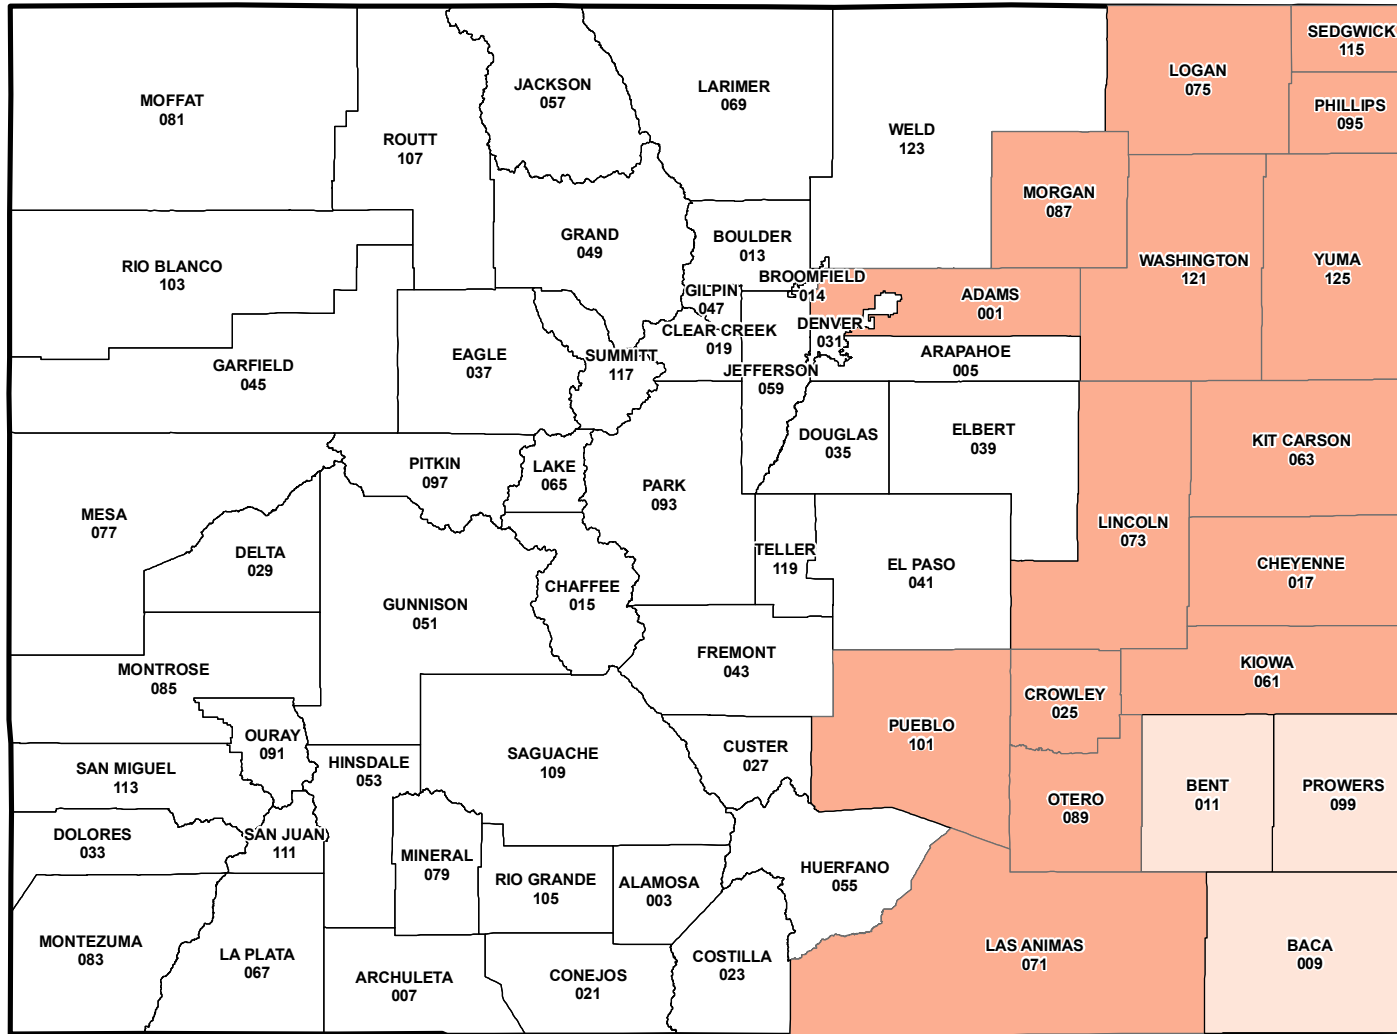

# Colorado

## 2017 Crop Year Final Planting Dates for Grain Sorghum

### Final Planting Dates

- June 20, 2017
- June 15, 2017

Source: Risk Management Agency  
 Map Created by: RMA, Topeka Regional Office, Topeka KS  
 Map Creation Date: February 1, 2017  
 Map Projection: World Mercator