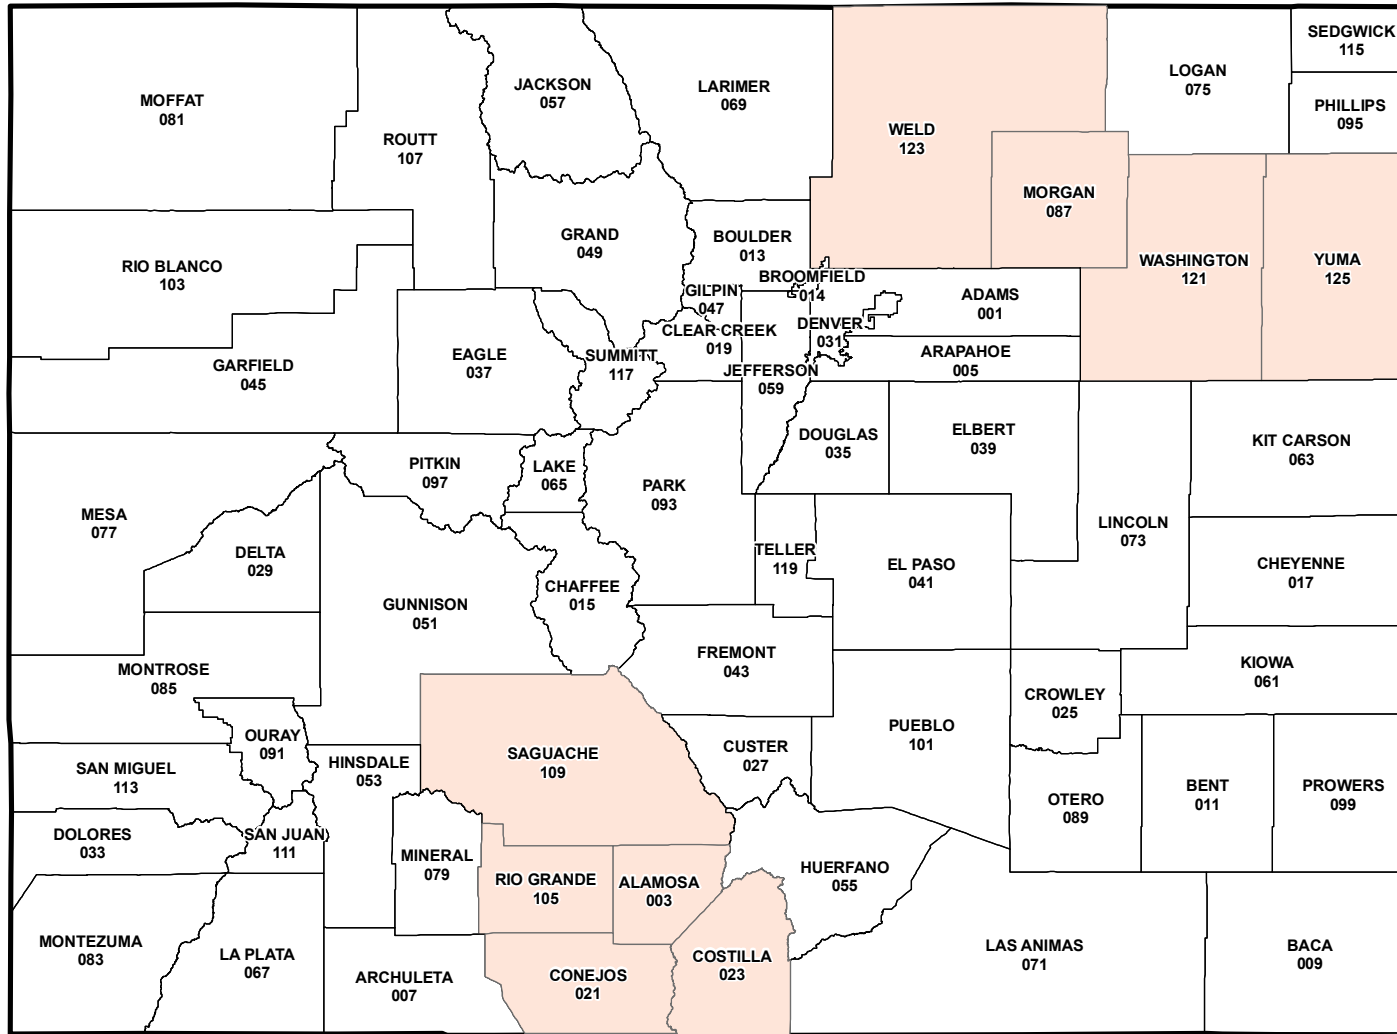

Colorado

2017 Crop Year Final Planting Dates for Potatoes

Final Planting Dates

 May 31, 2017

Source: Risk Management Agency
 Map Created by: RMA, Topeka Regional Office, Topeka KS
 Map Creation Date: February 1, 2017
 Map Projection: World Mercator

The information displayed in this map is intended to serve as an aid in displaying data provided or stored by the Risk Management Agency. It does not modify, replace, or supersede any USDA published policy provisions or procedures.