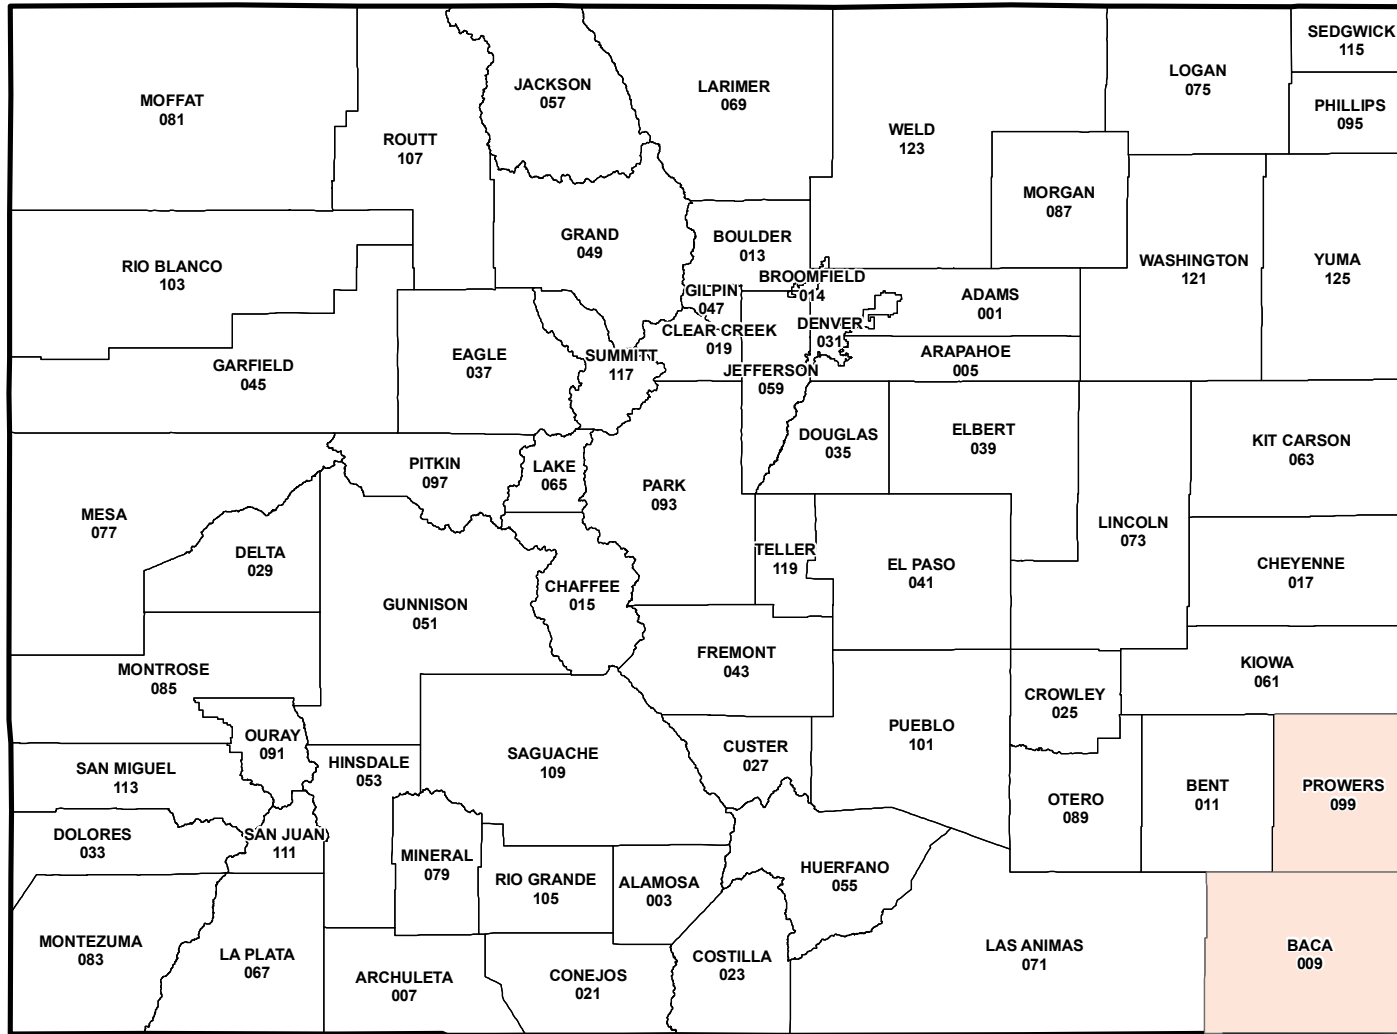

Colorado

2017 Crop Year Final Planting Dates for Silage Sorghum

Final Planting Dates

June 15, 2017

Source: Risk Management Agency
 Map Created by: RMA, Topeka Regional Office, Topeka KS
 Map Creation Date: February 1, 2017
 Map Projection: World Mercator

The information displayed in this map is intended to serve as an aid in displaying data provided or stored by the Risk Management Agency. It does not modify, replace, or supersede any USDA published policy provisions or procedures.