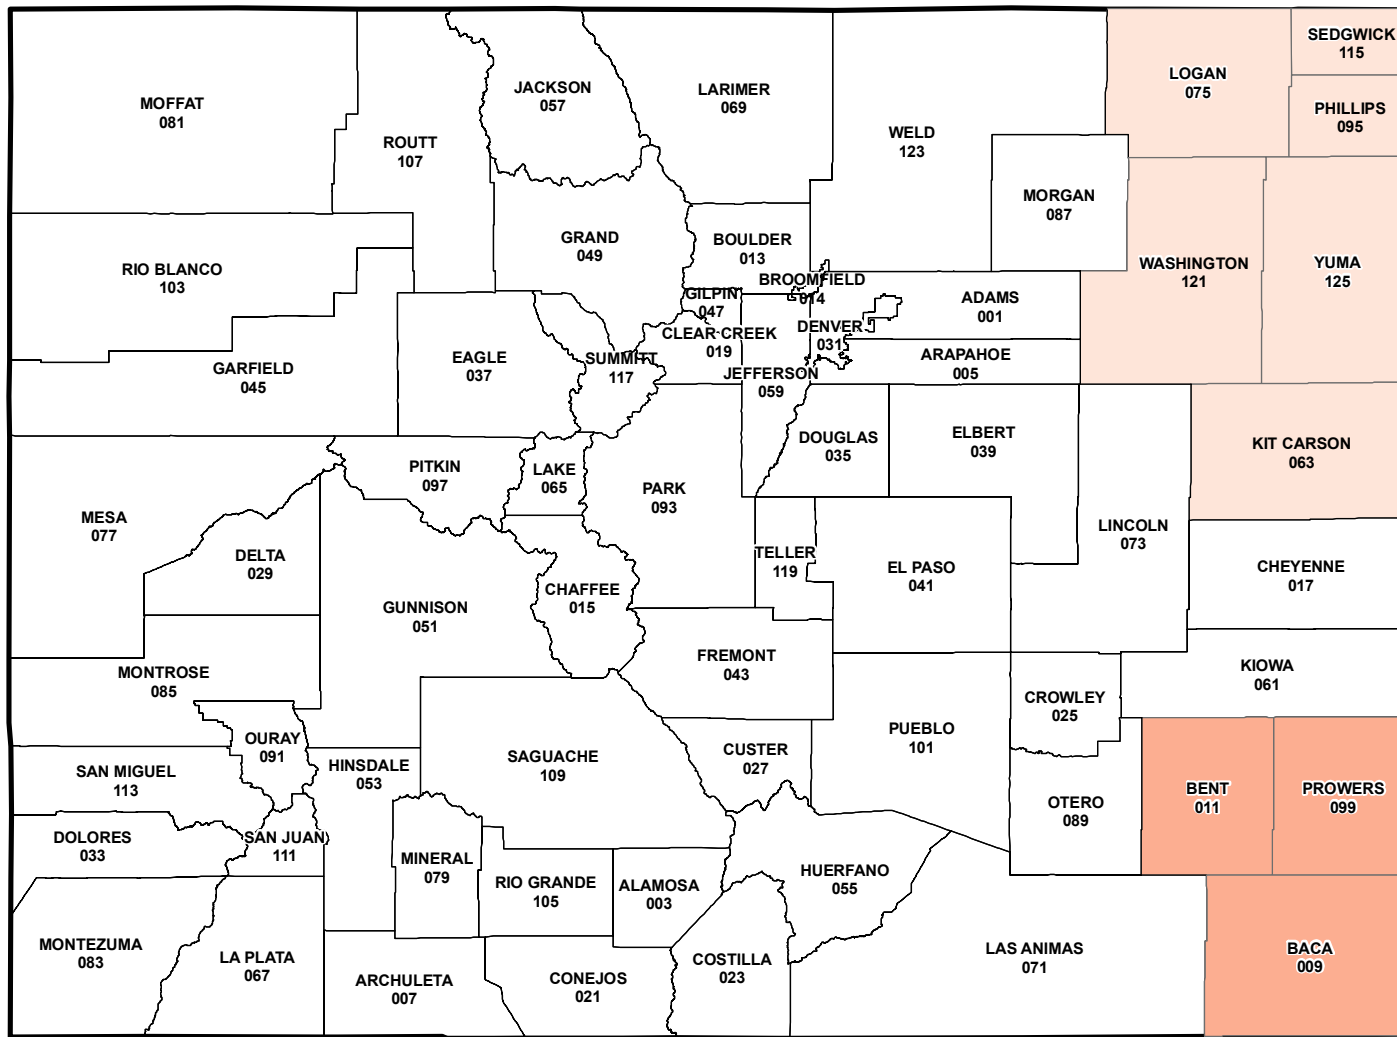

Colorado

2017 Crop Year Final Planting Dates for Soybeans

Final Planting Dates

- June 15, 2017
- June 25, 2017

Source: Risk Management Agency
 Map Created by: RMA, Topeka Regional Office, Topeka KS
 Map Creation Date: February 1, 2017
 Map Projection: World Mercator

The information displayed in this map is intended to serve as an aid in displaying data provided or stored by the Risk Management Agency. It does not modify, replace, or supersede any USDA published policy provisions or procedures.