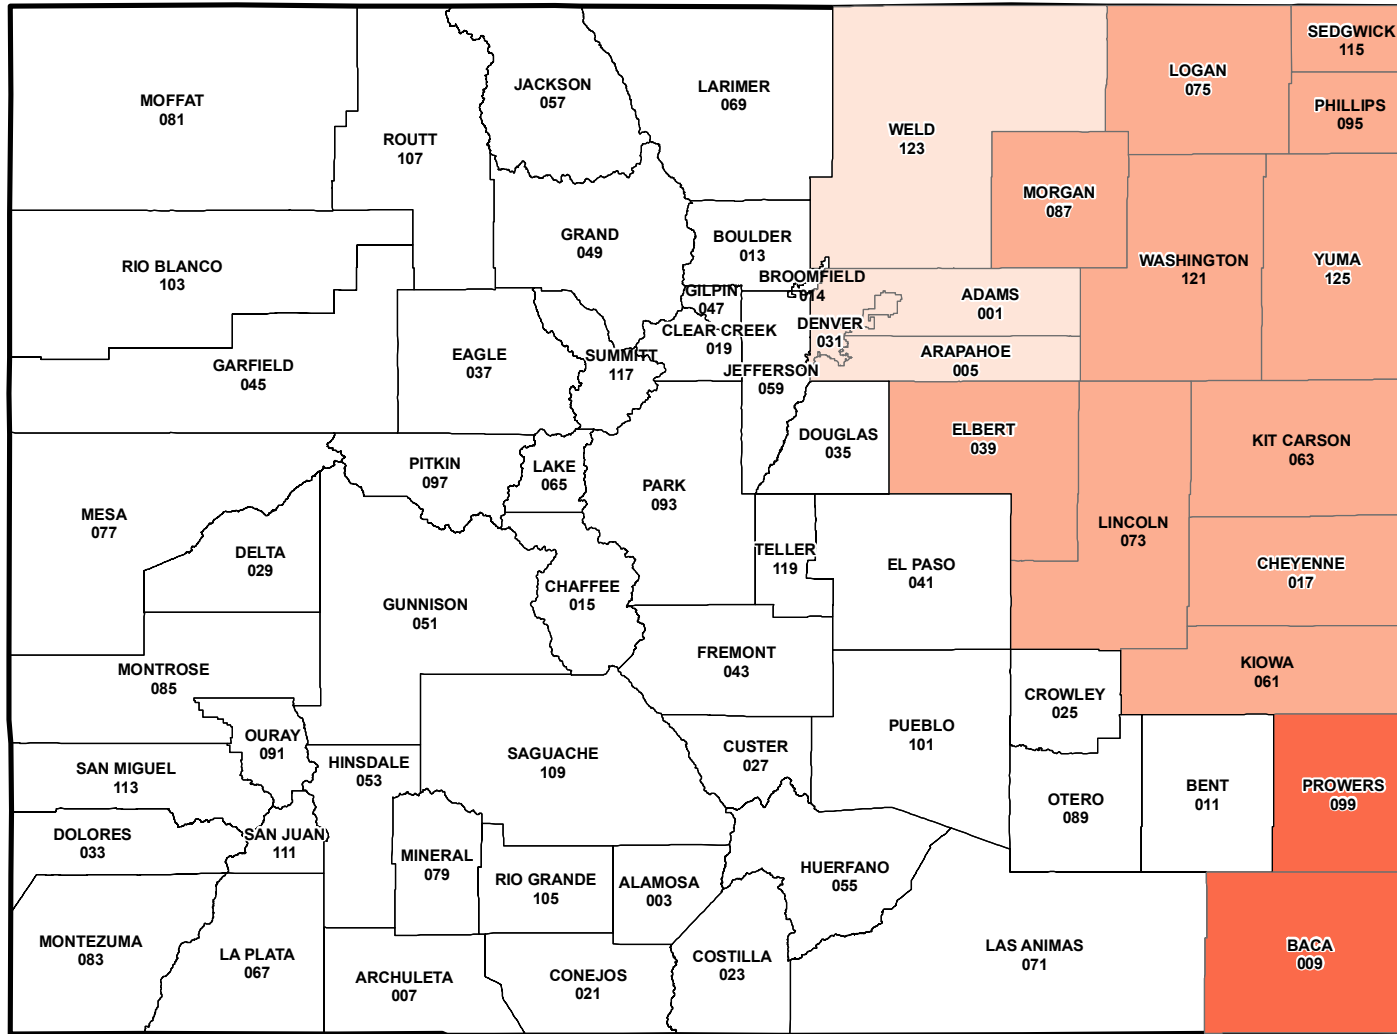

Colorado

2017 Crop Year Final Planting Dates for Sunflowers

Final Planting Dates

Source: Risk Management Agency
 Map Created by: RMA, Topeka Regional Office, Topeka KS
 Map Creation Date: February 1, 2017
 Map Projection: World Mercator

The information displayed in this map is intended to serve as an aid in displaying data provided or stored by the Risk Management Agency. It does not modify, replace, or supersede any USDA published policy provisions or procedures.