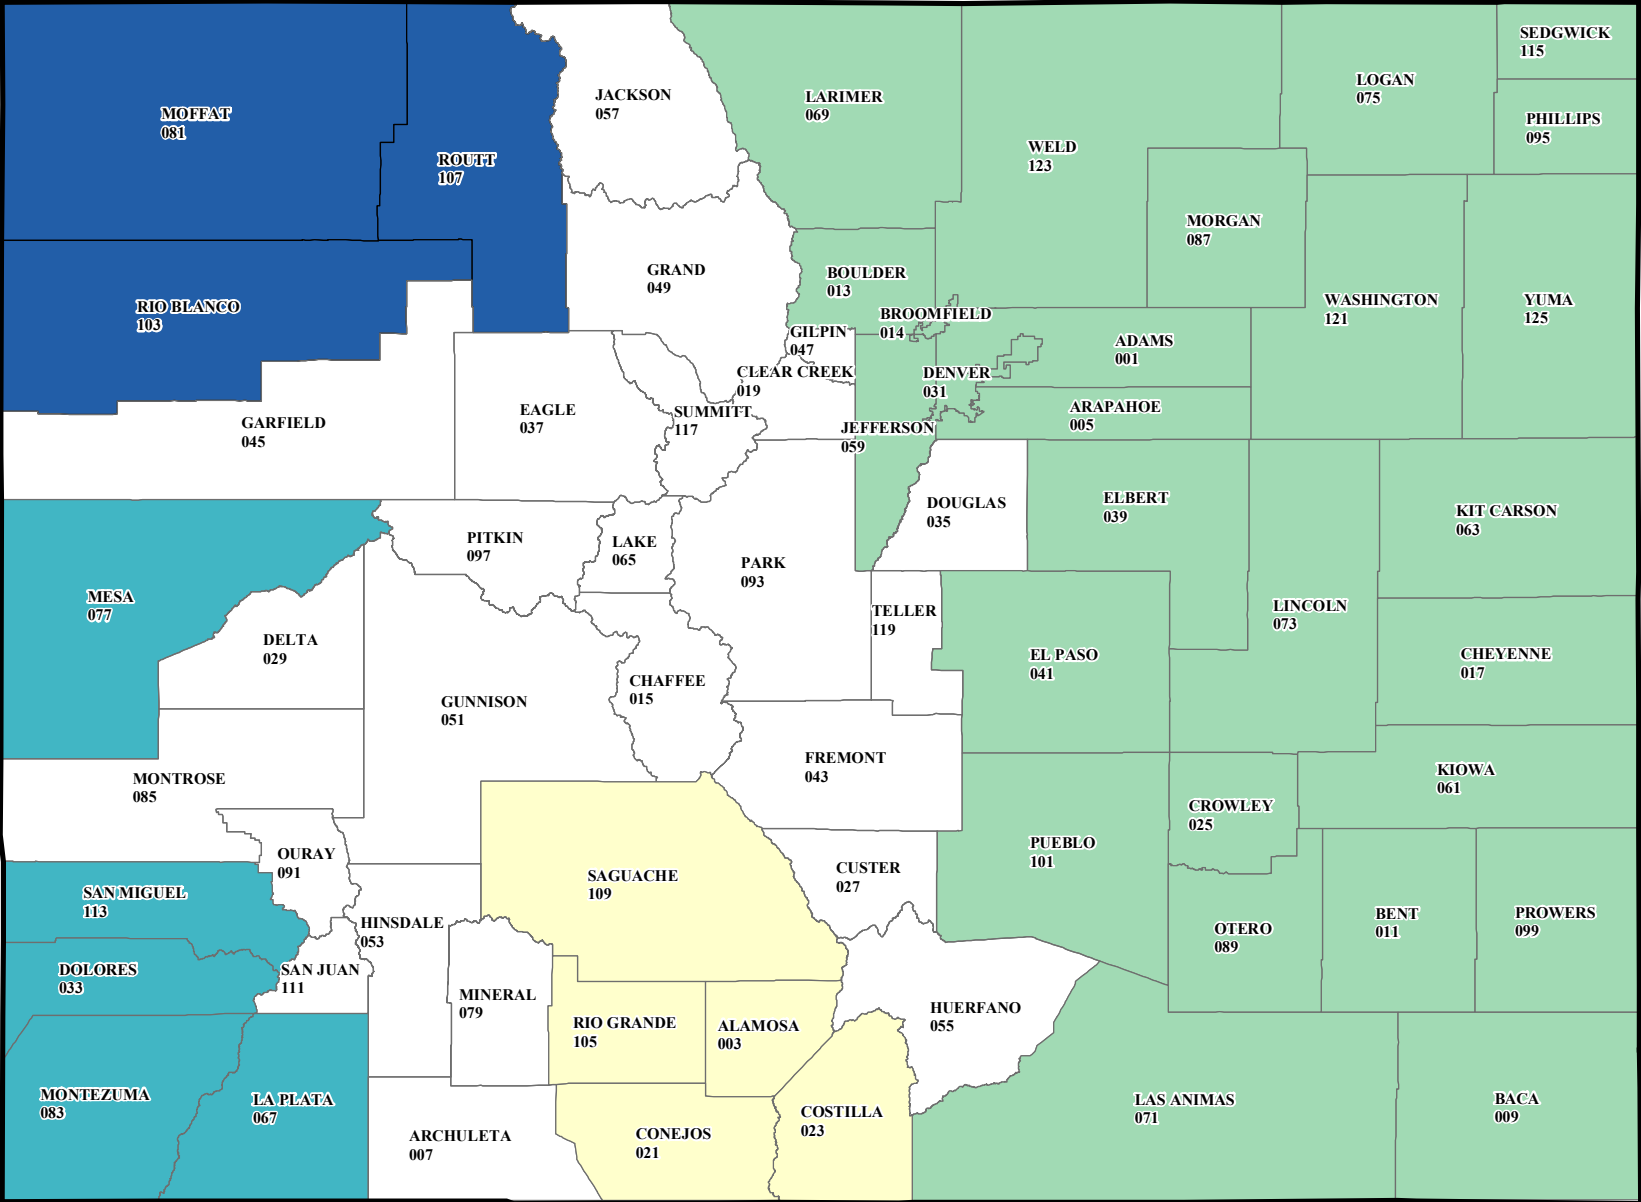

# COLORADO - WHEAT

## 2017 Crop Year Final Planting Dates

- May 15, 2017
- October 15, 2016
- October 31, 2016 / May 15, 2017
- October 31, 2016 / May 31, 2017

Source: Risk Management Agency  
 Map Created by: RMA, Topeka Regional Office, Topeka KS  
 Map Creation Date: February 1, 2017  
 Map Projection: World Mercator