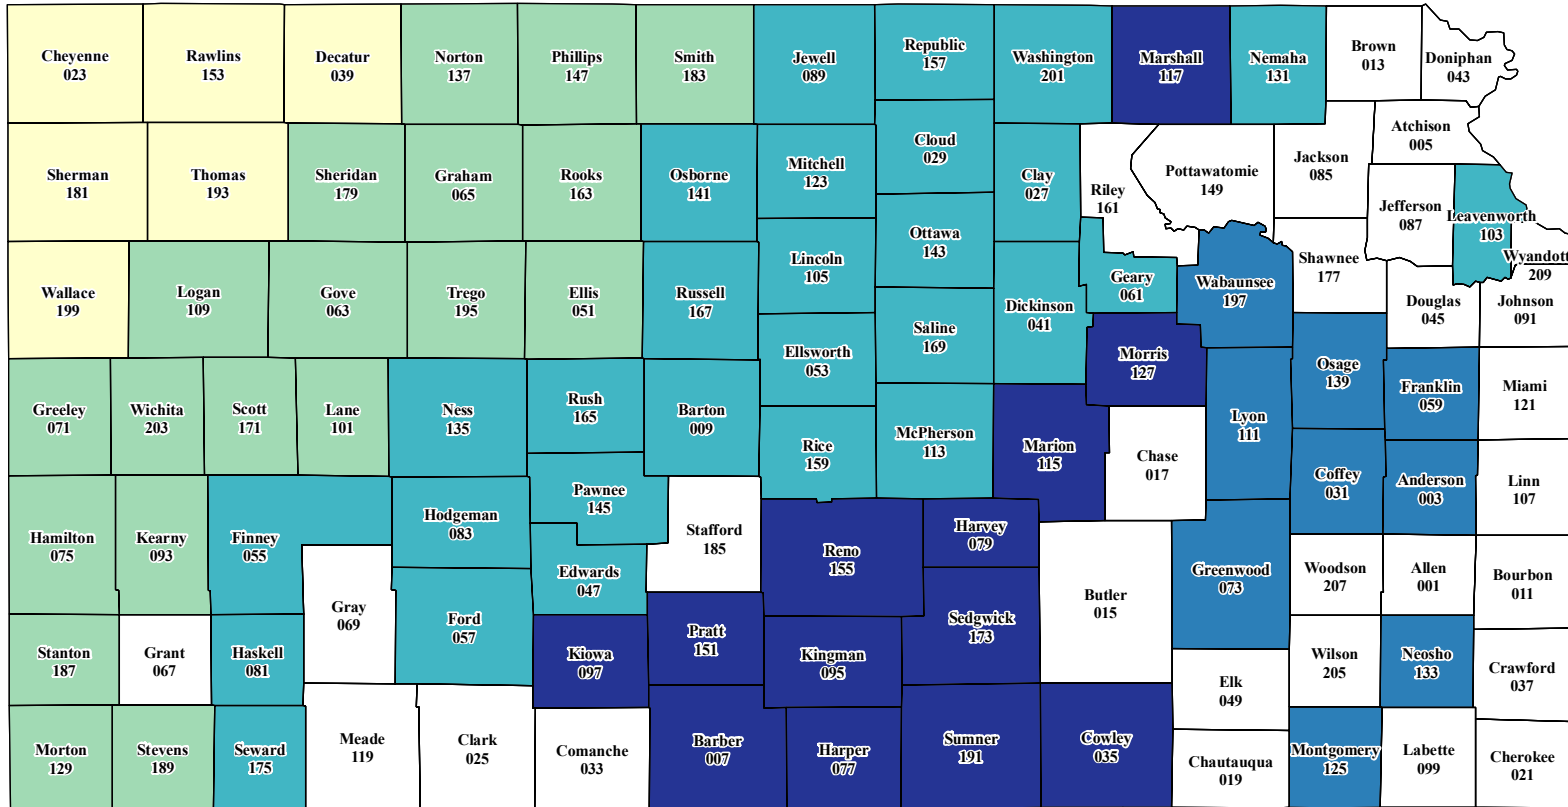

# Kansas

## 2017 Crop Year Final Planting Dates for Barley

### Final Planting Dates

Source: Risk Management Agency  
 Map Created by: RMA, Topeka Regional Office, Topeka KS  
 Map Creation Date: February 1, 2017  
 Map Projection: World Mercator

The information displayed in this map is intended to serve as an aid in displaying data provided or stored by the Risk Management Agency. It does not modify, replace, or supersede any USDA published policy provisions or procedures.