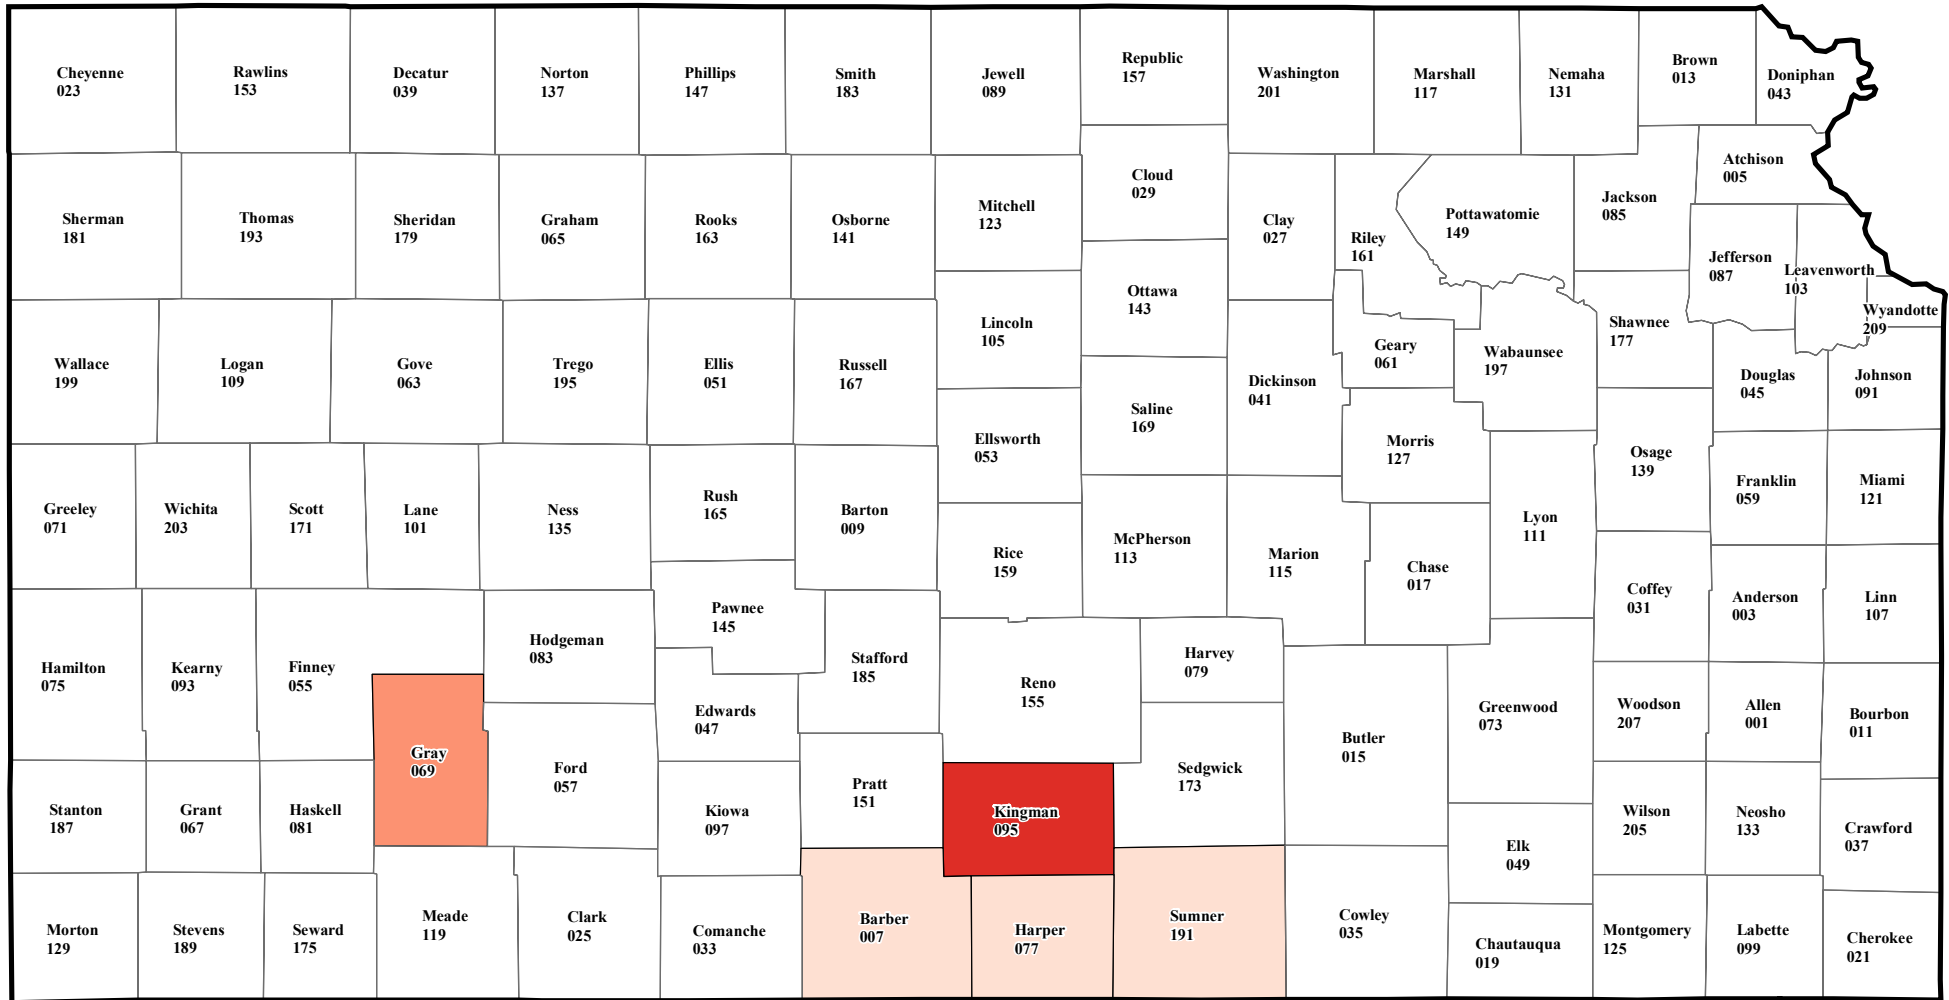

# KANSAS

## 2017 Crop Year Final Planting Dates

### Canola

#### Final Planting Dates

- October 10, 2016
- September 25, 2016
- September 30, 2016

Source: Risk Management Agency  
 Map Created By: RMA, Topeka Regional Office, Topeka KS  
 Map Creation Date: September 09, 2016  
 Map Projection: World Mercator