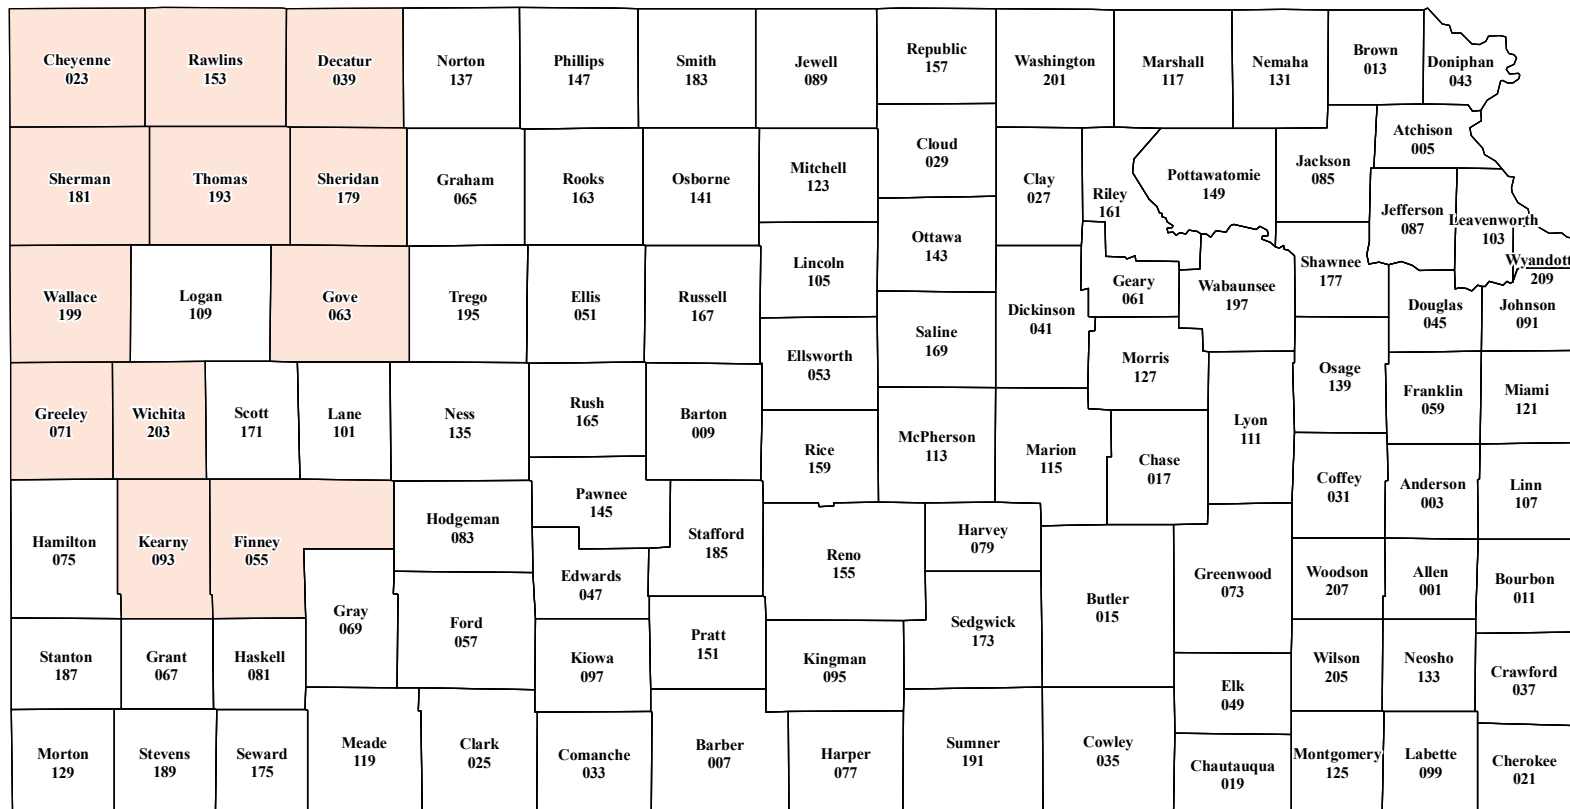

Kansas

2017 Crop Year Final Planting Dates for Dry Beans

Final Planting Dates

June 25, 2017

Source: Risk Management Agency
 Map Created by: RMA, Topeka Regional Office, Topeka KS
 Map Creation Date: February 1, 2017
 Map Projection: World Mercator

The information displayed in this map is intended to serve as an aid in displaying data provided or stored by the Risk Management Agency. It does not modify, replace, or supersede any USDA published policy provisions or procedures.