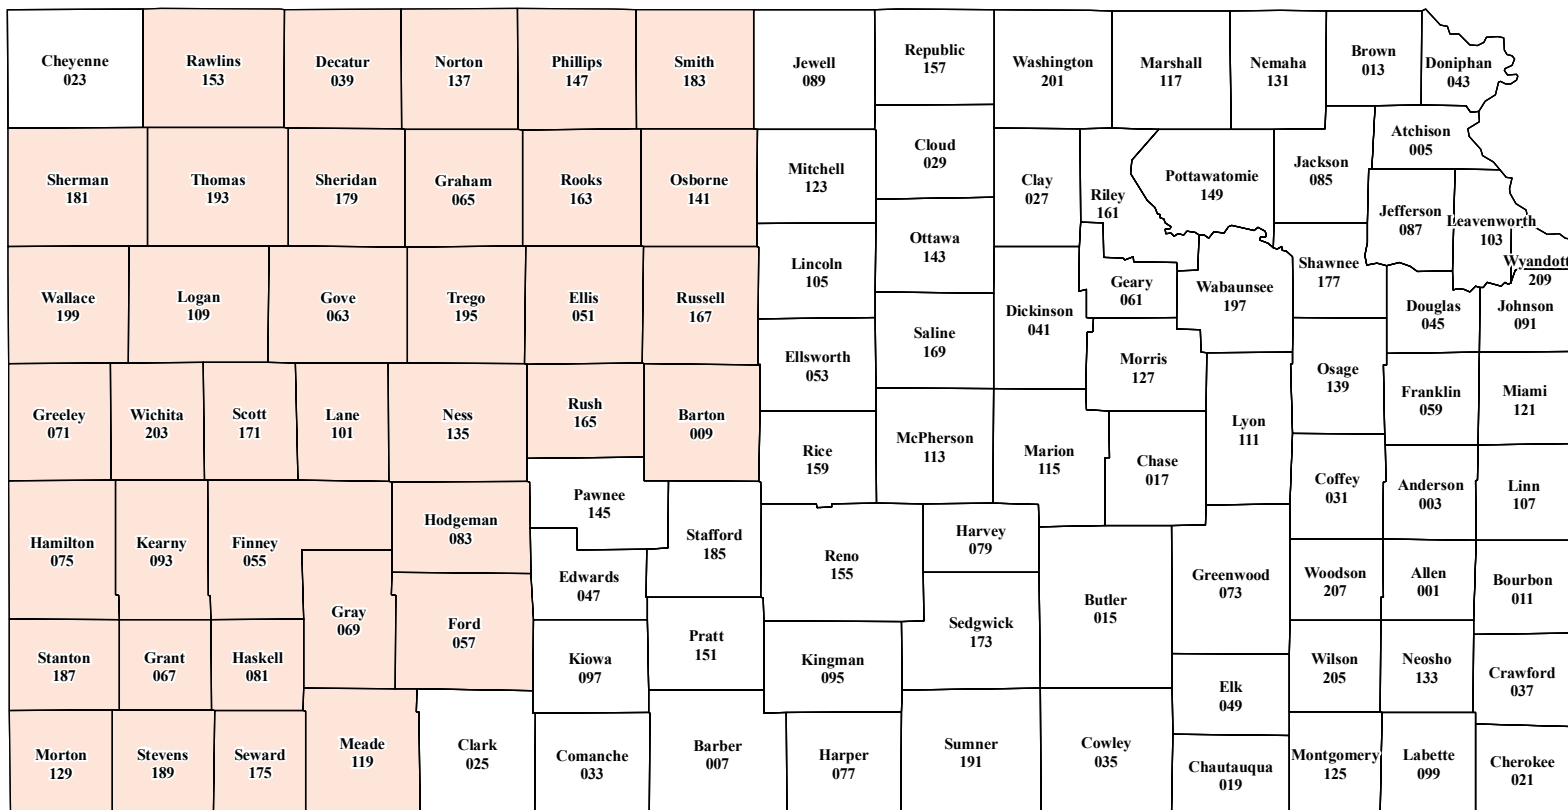

Kansas

2017 Crop Year Final Planting Dates for Silage Sorghum

Final Planting Dates

June 25, 2017

Source: Risk Management Agency
 Map Created by: RMA, Topeka Regional Office, Topeka KS
 Map Creation Date: February 1, 2017
 Map Projection: World Mercator

The information displayed in this map is intended to serve as an aid in displaying data provided or stored by the Risk Management Agency. It does not modify, replace, or supersede any USDA published policy provisions or procedures.