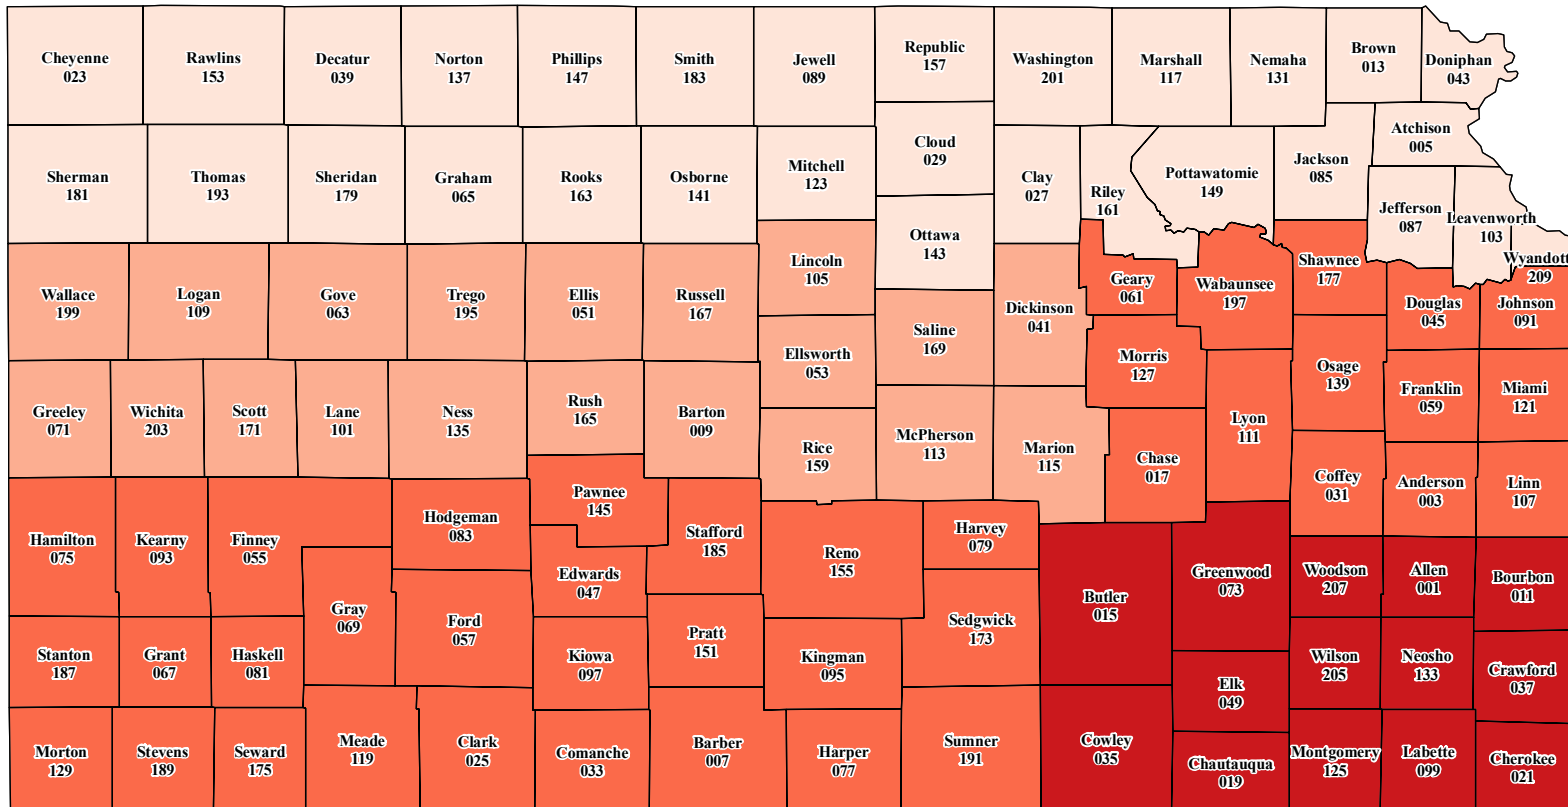

Kansas

2017 Crop Year Final Planting Dates for Soybeans

Final Planting Dates

Source: Risk Management Agency
 Map Created by: RMA, Topeka Regional Office, Topeka KS
 Map Creation Date: February 1, 2017
 Map Projection: World Mercator

The information displayed in this map is intended to serve as an aid in displaying data provided or stored by the Risk Management Agency. It does not modify, replace, or supersede any USDA published policy provisions or procedures.