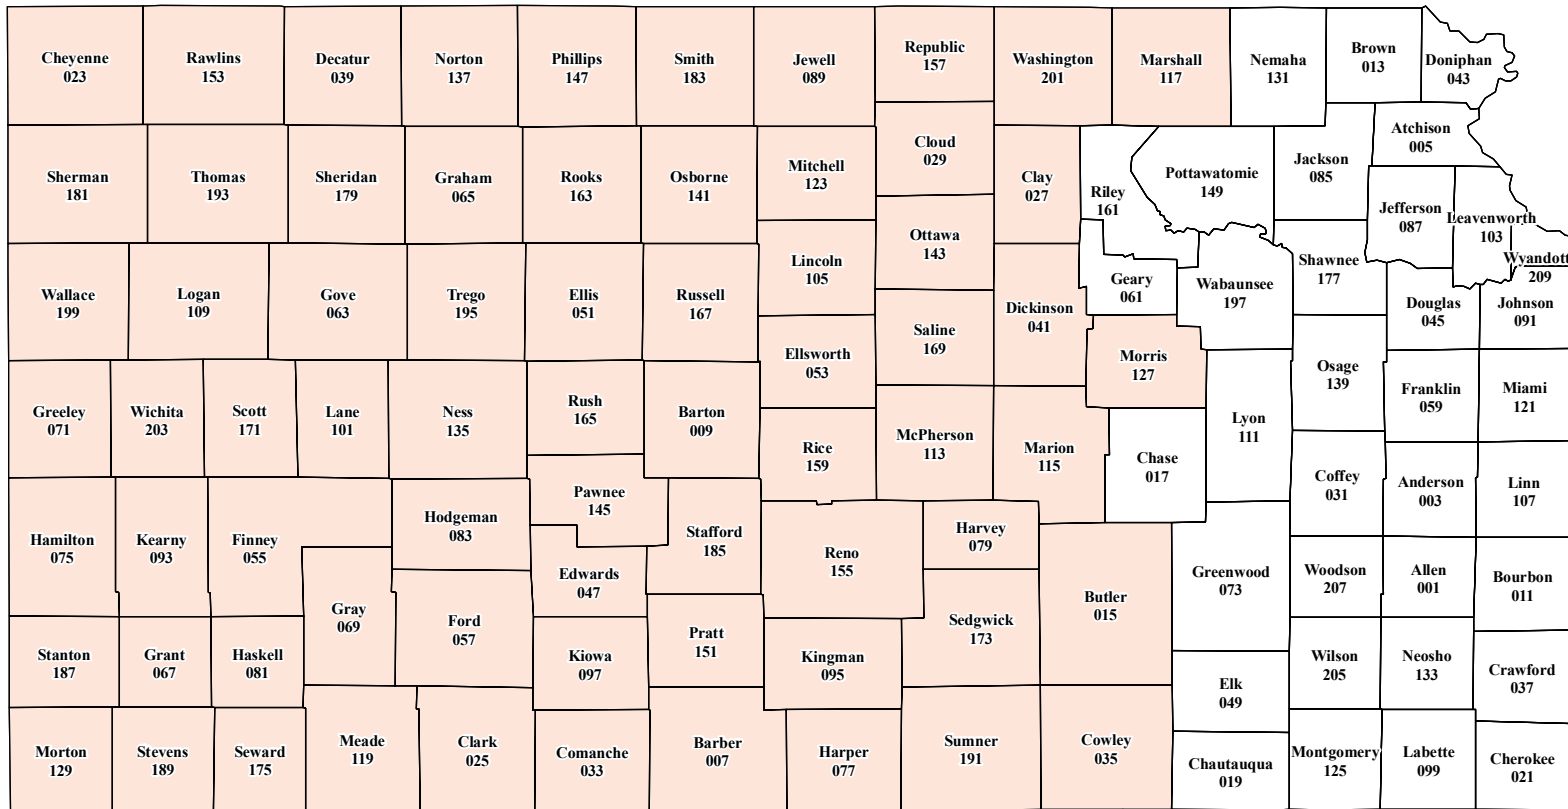

Kansas

2017 Crop Year Final Planting Dates for Sunflowers

Final Planting Dates

June 25, 2017

Source: Risk Management Agency
 Map Created by: RMA, Topeka Regional Office, Topeka KS
 Map Creation Date: February 1, 2017
 Map Projection: World Mercator

The information displayed in this map is intended to serve as an aid in displaying data provided or stored by the Risk Management Agency. It does not modify, replace, or supersede any USDA published policy provisions or procedures.