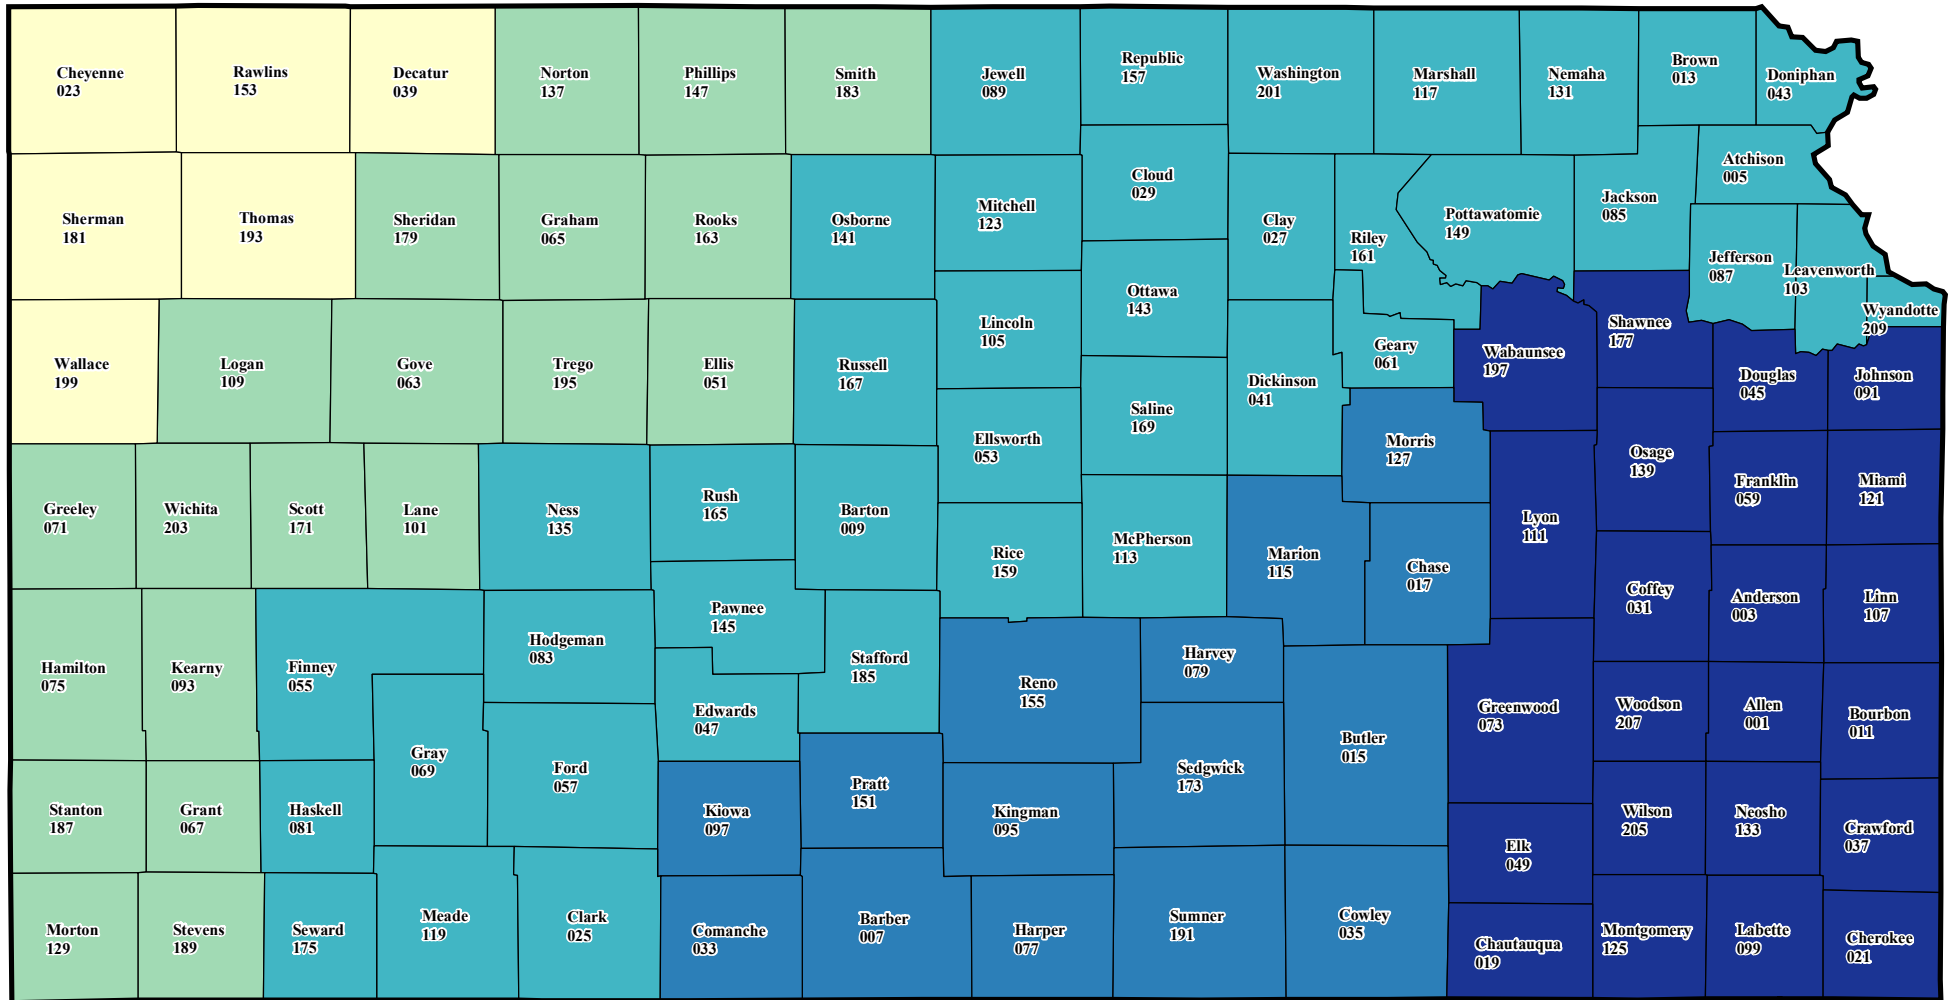

KANSAS

2017 Crop Year Final Planting Dates

WHEAT

Final Planting Dates

Source: Risk Management Agency
 Map Created By: RMA, Topeka Regional Office, Topeka KS
 Map Creation Date: September 09, 2016
 Map Projection: World Mercator

The information displayed in this map is intended to serve as an aid in displaying data provided or stored by the Risk Management Agency. It does not modify, replace, or supersede any USDA published policy provision or procedures.